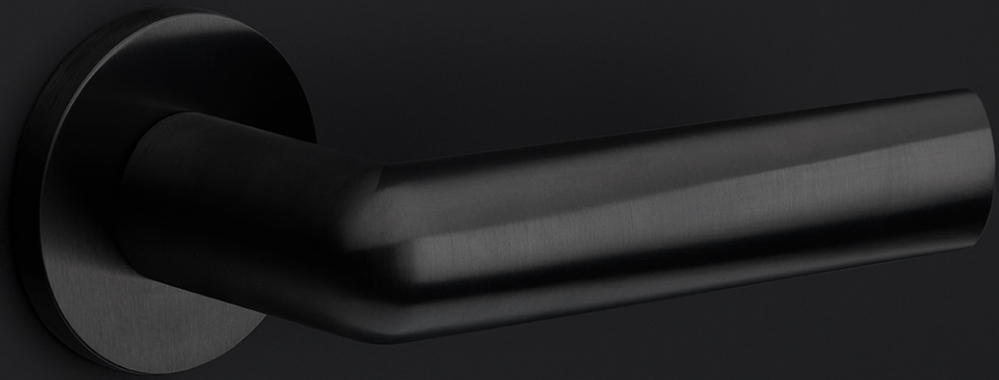

INC

by Piet Boon

METALFORM
FORMANI®