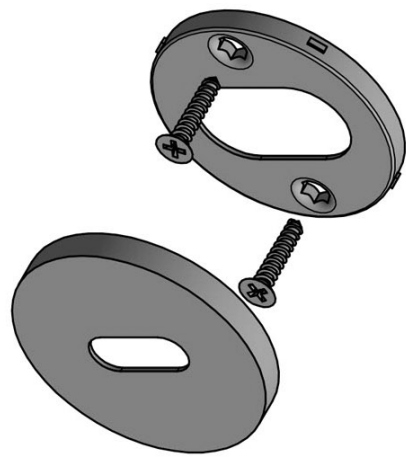

PBIN53

key escutcheon round

Product information

Code: 3601N001INXX0

Finish: satin stainless steel

UNIT: Piece

Collection: INC

Designer: Piet Boon

EAN code: 8718009373446

INC by Piet Boon

The INC series is a total concept collection consisting of door, window, and furniture fittings.

Finishes

- satin stainless steel
- PVD satin black

PBI-N53

lever handle accessory
key escutcheon
stainless steel

INC

by Piet Boon

Smooth curves and an excellent grip is what characterizes our INC hardware series by Piet Boon. Starting out as a circular cylinder volume, the INC took shape after flattening the circle and tapering the end. This provides the handle with a smooth inclination, to which the INC is named. The INC door handle has won the Red Dot Design Award 2019 in the 'Product Design' category. The Jury commented that 'the ingenious design of the INC door handle blends a flowing yet powerful design vocabulary with pleasing haptic properties'. The winning door handle is part of the total concept collection consisting of door, window, and furniture fittings alongside other accessories. The INC series is available in two finishes, including our latest PVD satin black and satin stainless steel.