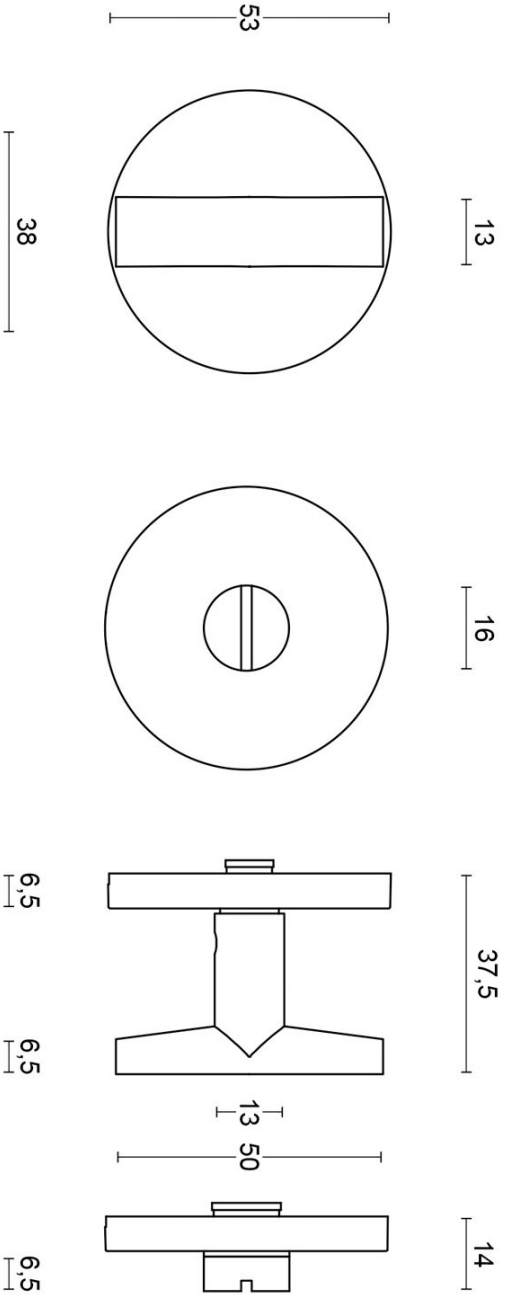

PBIWC53

turn and release set including 5/6/7/8 spindle

Product information

Code: 3601T001IZXXU

Finish: PVD satin black

UNIT: Set

Collection: INC

Designer: Piet Boon

EAN code: 8718009374030

INC by Piet Boon

The INC series is a total concept collection consisting of door, window, and furniture fittings.

Finishes

- satin stainless steel
- PVD satin black

PBI-WC53

lever handle accessory
privacy set
stainless steel