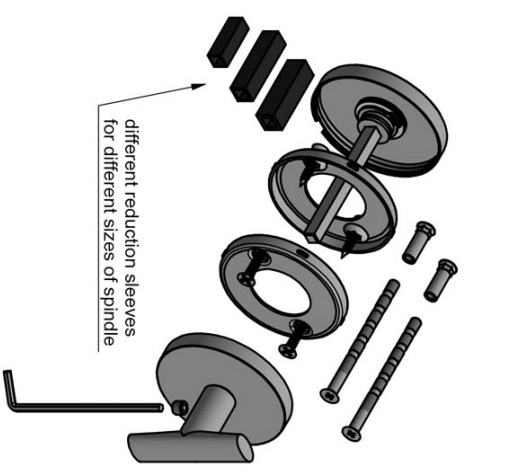

PBIWC53

turn and release set including 5/6/7/8 spindle

Product information

Code: 3601T001IZXXU

Finish: PVD satin black

UNIT: Set

Collection: INC

Designer: Piet Boon

EAN code: 8718009374030

INC by Piet Boon

The INC series is a total concept collection consisting of door, window, and furniture fittings.

Finishes

- satin stainless steel
- PVD satin black

PBI-WC53

lever handle accessory
privacy set
stainless steel

INC

by Piet Boon

Smooth curves and an excellent grip is what characterizes our INC hardware series by Piet Boon. Starting out as a circular cylinder volume, the INC took shape after flattening the circle and tapering the end. This provides the handle with a smooth inclination, to which the INC is named. The INC door handle has won the Red Dot Design Award 2019 in the 'Product Design' category. The Jury commented that 'the ingenious design of the INC door handle blends a flowing yet powerful design vocabulary with pleasing haptic properties'. The winning door handle is part of the total concept collection consisting of door, window, and furniture fittings alongside other accessories. The INC series is available in two finishes, including our latest PVD satin black and satin stainless steel.