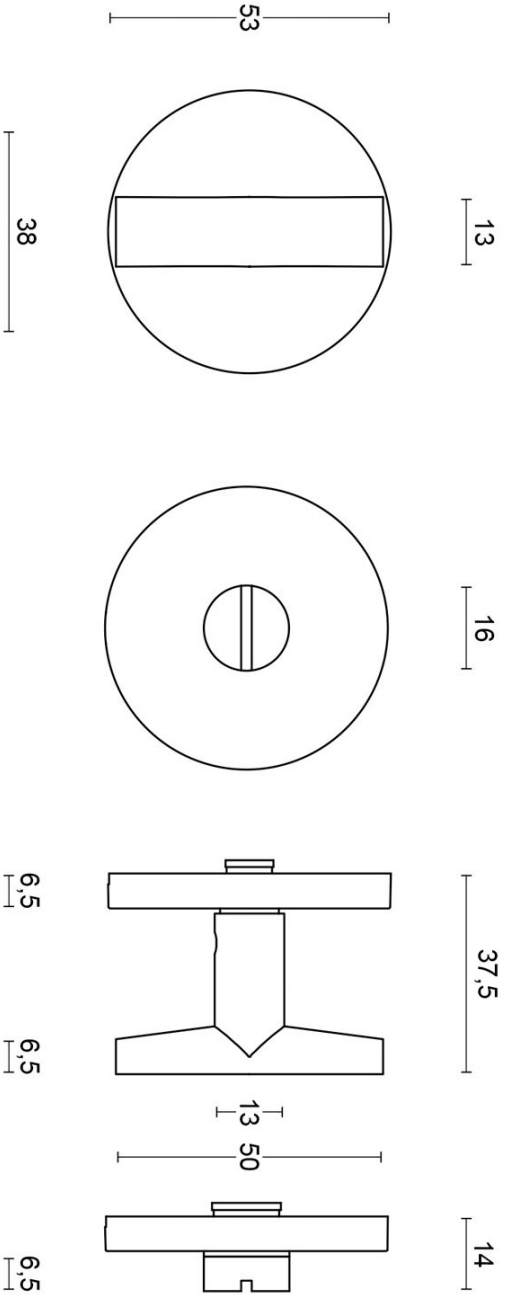

PBI-WC53

lever handle accessory
privacy set
stainless steel