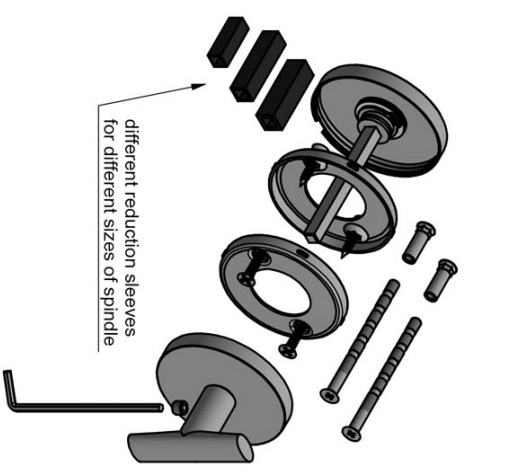

PBIWC53

turn and release set including 5/6/7/8 spindle

Product information

Code: 3601T001INXXU

Finish: satin stainless steel

UNIT: Set

Collection: INC

Designer: Piet Boon

EAN code: 8718009374047

INC by Piet Boon

The INC series is a total concept collection consisting of door, window, and furniture fittings.

Finishes

- satin stainless steel
- PVD satin black

PBI-WC53

lever handle accessory
privacy set
stainless steel

INC

by Piet Boon

Smooth curves and an excellent grip is what characterizes our INC hardware series by Piet Boon. Starting out as a circular cylinder volume, the INC took shape after flattening the circle and tapering the end. This provides the handle with a smooth inclination, to which the INC is named. The INC door handle has won the Red Dot Design Award 2019 in the 'Product Design' category. The Jury commented that 'the ingenious design of the INC door handle blends a flowing yet powerful design vocabulary with pleasing haptic properties'. The winning door handle is part of the total concept collection consisting of door, window, and furniture fittings alongside other accessories. The INC series is available in two finishes, including our latest PVD satin black and satin stainless steel.