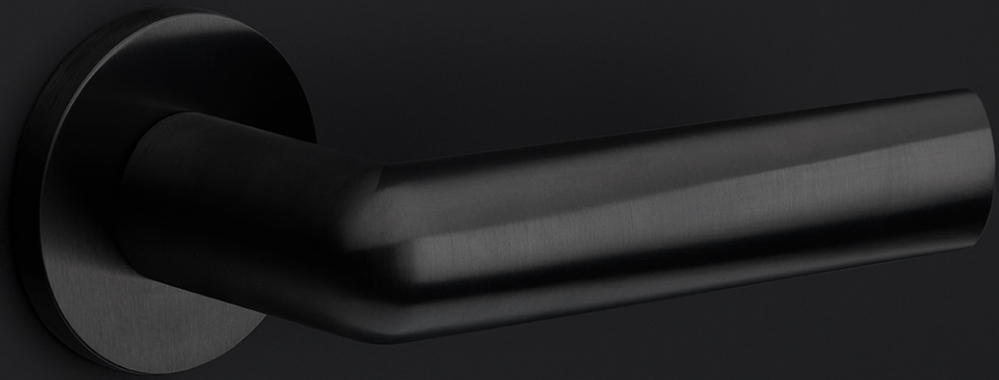

INC

by Piet Boon

**METALFORM
FORMANI®**