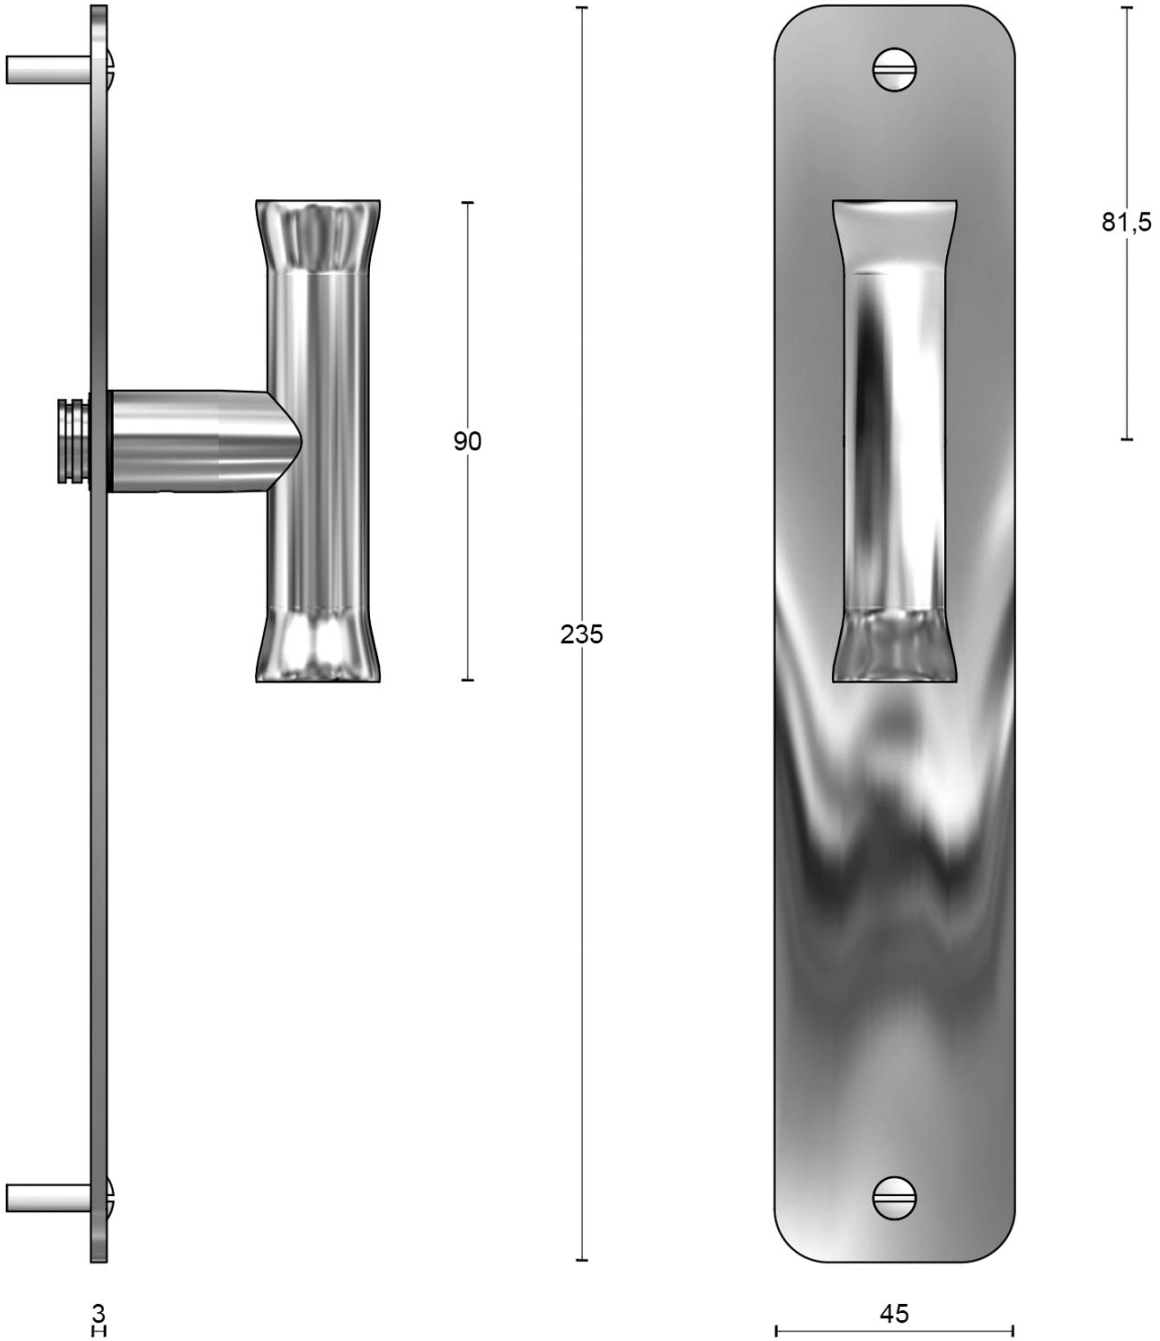

METALFORM

I3