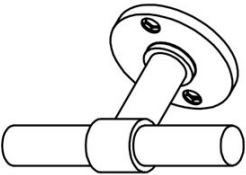

PBT15/50

solid double sprung door handle on rose

Product information

Code: 2701D001IZXX0

Finish: PVD satin black

UNIT: Pair

Collection: ONE

Designer: Piet Boon

EAN code: 8718009393901

ONE by Piet Boon

The ONE series consists of door, window, and furniture fittings and is complemented by bathroom accessories such as soap dispensers and toilet brush holders, which serve to enrich spaces and create a harmonious whole.

Finishes

- satin stainless steel
- PVD satin black
- satin black
- bronze
- white
- PVD satin gold

PBT15/50

solid sprung lever handle attached to rose
ideal lock backset 60mm
stainless steel

METALFORM

FORMANI®		Part number:
Doc no.:	2701D001 PBT1550D V01.dwg	Description:
Drawn by:	Christian Brimbois	PBT15/50
Creation date:	5-3-2013	Format:
Formani Holland B.V. · Amerikalaan 55 · 6199 AE Maastricht Airport · tel: +31 (0)43 308 90 00 · www.formani.nl · info@formani.nl		A3

ONE

by Piet Boon

Simplicity is the essence of the design of our iconic ONE hardware series by Piet Boon, with the cylindrical volume forming its core. The clean lines and high-quality finish embody beauty and refinement, forming a coherent, elegant whole. It's safe to say that the ONE series has developed into a true icon in the world of door handles and interior design.