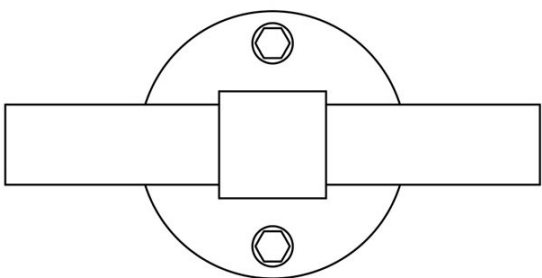

PBT15/50

solid double sprung door handle on rose

Product information

Code: 2701D001IZXX0

Finish: PVD satin black

UNIT: Pair

Collection: ONE

Designer: Piet Boon

EAN code: 8718009393901

ONE by Piet Boon

The ONE series consists of door, window, and furniture fittings and is complemented by bathroom accessories such as soap dispensers and toilet brush holders, which serve to enrich spaces and create a harmonious whole.

Finishes

- satin stainless steel
- PVD satin black
- satin black
- bronze
- white
- PVD satin gold

PBT15/50

solid sprung lever handle attached to rose
ideal lock backset 60mm
stainless steel

METALFORM

FORMANI®		Part number:
Doc no.:	2701D001 PBT1550D V01.dwg	Description:
Drawn by:	Christian Brimbois	PBT15/50
Creation date:	5-3-2013	Format:
Formani Holland B.V. · Amerikalaan 55 · 6199 AE Maastricht Airport · tel: +31 (0)43 308 90 00 · www.formani.nl · info@formani.nl		A3