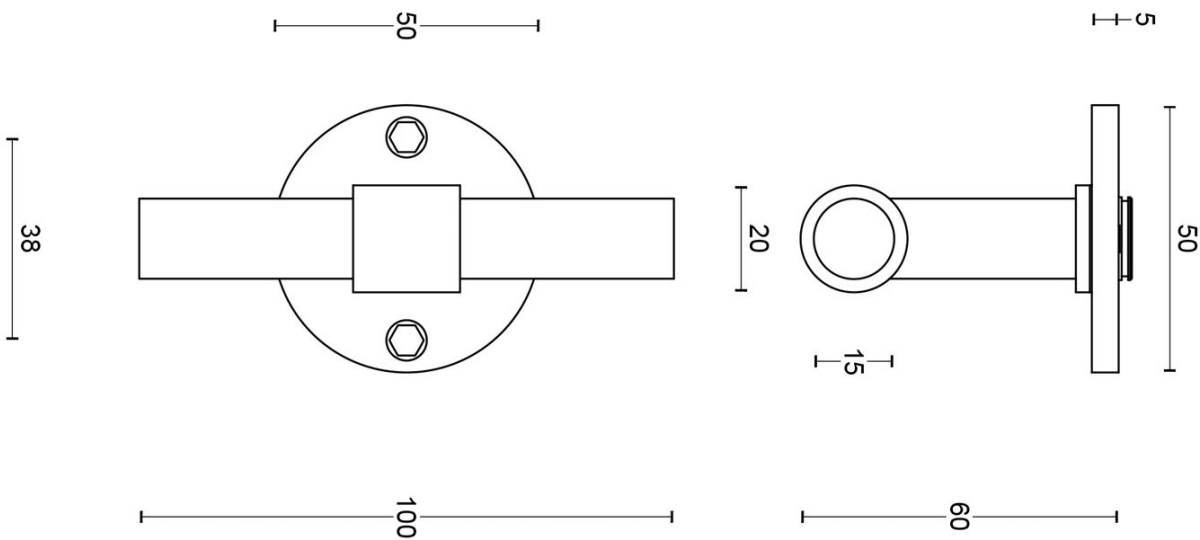

PBT15/50

solid double sprung door handle on rose

Product information

Code: 2701D001IZXX0

Finish: PVD satin black

UNIT: Pair

Collection: ONE

Designer: Piet Boon

EAN code: 8718009393901

ONE by Piet Boon

The ONE series consists of door, window, and furniture fittings and is complemented by bathroom accessories such as soap dispensers and toilet brush holders, which serve to enrich spaces and create a harmonious whole.

Finishes

- satin stainless steel
- PVD satin black
- satin black
- bronze
- white
- PVD satin gold

PBT15/50

solid sprung lever handle attached to rose
ideal lock backset 60mm
stainless steel

METALFORM

FORMANI®		Part number:
Doc no.:	2701D001 PBT1550D V01.dwg	Description:
Drawn by:	Christian Brimbois	PBT15/50
Creation date:	5-3-2013	Format:
Formani Holland B.V. · Amerikalaan 55 · 6199 AE Maastricht Airport · tel: +31 (0)43 308 90 00 · www.formani.nl · info@formani.nl		A3