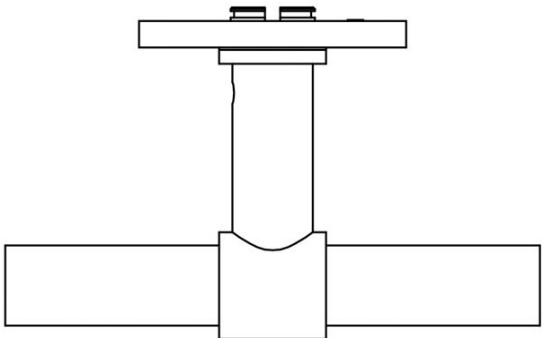

EAN code: 8718009393901

ONE by Piet Boon

The ONE series consists of door, window, and furniture fittings and is complemented by bathroom accessories such as soap dispensers and toilet brush holders, which serve to enrich spaces and create a harmonious whole.

Finishes

- satin stainless steel
- PVD satin black
- satin black
- bronze
- white
- PVD satin gold

PBT15/50

solid sprung lever handle attached to rose
ideal lock backset 60mm
stainless steel

METALFORM

FORMANI®		Part number:
Doc no.:	2701D001 PBT1550D V01.dwg	Description:
Drawn by:	Christian Brimbois	PBT15/50
Creation date:	5-3-2013	Format:
Formani Holland B.V. · Amerikalaan 55 · 6199 AE Maastricht Airport · tel: +31 (0)43 308 90 00 · www.formani.nl · info@formani.nl		A3