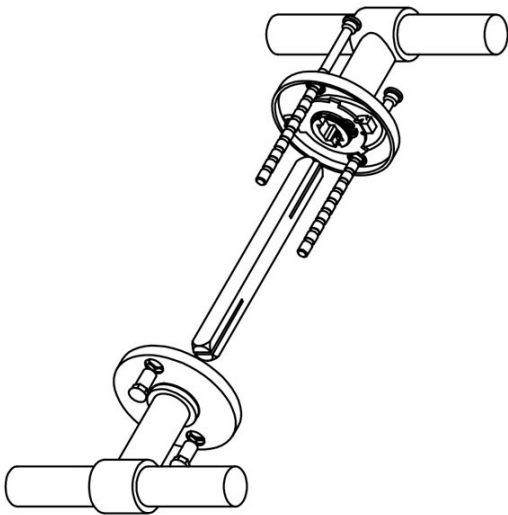

PBT15/50

solid double sprung door handle on rose

Product information

Code: 2701D001IZXX0

Finish: PVD satin black

UNIT: Pair

Collection: ONE

Designer: Piet Boon

EAN code: 8718009393901

ONE by Piet Boon

The ONE series consists of door, window, and furniture fittings and is complemented by bathroom accessories such as soap dispensers and toilet brush holders, which serve to enrich spaces and create a harmonious whole.

Finishes

- satin stainless steel
- PVD satin black
- satin black
- bronze
- white
- PVD satin gold

PBT15/50

solid sprung lever handle attached to rose
ideal lock backset 60mm
stainless steel

METALFORM

FORMANI®		Part number:
Doc no.:	2701D001 PBT1550D V01.dwg	Description:
Drawn by:	Christian Brimbois	PBT15/50
Creation date:	5-3-2013	Format:
Formani Holland B.V. · Amerikalaan 55 · 6199 AE Maastricht Airport · tel: +31 (0)43 308 90 00 · www.formani.nl · info@formani.nl		A3