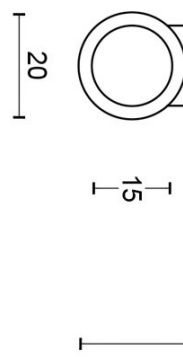

PBT15/50

solid double sprung door handle on rose

Product information

Code: 2701D001IMXX0

Finish: PVD satin gold

UNIT: Pair

Collection: ONE

Designer: Piet Boon

Finishes

- satin stainless steel
- PVD satin black
- satin black
- bronze
- white
- PVD satin gold

PBT15/50

solid sprung lever handle attached to rose
ideal lock backset 60mm
stainless steel

METALFORM

FORMANI®		Part number:
Doc no.:	2701D001 PBT1550D V01.dwg	Description:
Drawn by:	Christian Brimbois	PBT15/50
Creation date:	5-3-2013	Format:
Formani Holland B.V. · Amerikalaan 55 · 6199 AE Maastricht Airport · tel: +31 (0)43 308 90 00 · www.formani.nl · info@formani.nl		A3