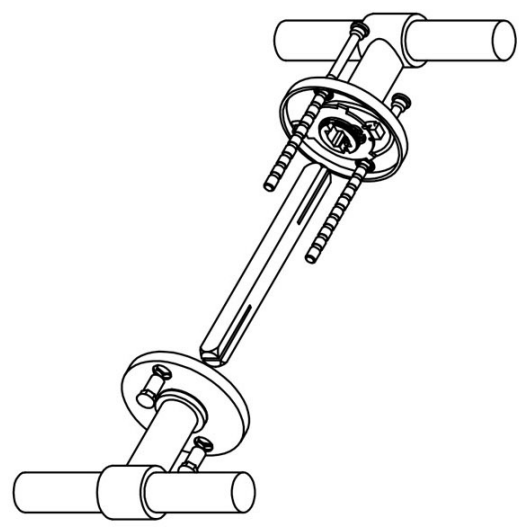

PBT15/50

solid double sprung door handle on rose

Product information

Code: 2701D001IMXX0

Finish: PVD satin gold

UNIT: Pair

Collection: ONE

Designer: Piet Boon

EAN code: 8718009414521

ONE by Piet Boon

The ONE series consists of door, window, and furniture fittings and is complemented by bathroom accessories such as soap dispensers and toilet brush holders, which serve to enrich spaces and create a harmonious whole.

Finishes

- satin stainless steel
- PVD satin black
- satin black
- bronze
- white
- PVD satin gold

PBT15/50

solid sprung lever handle attached to rose
ideal lock backset 60mm
stainless steel

METALFORM

FORMANI®		Part number:
Doc no.:	2701D001 PBT1550D V01.dwg	Description:
Drawn by:	Christian Brimbois	PBT15/50
Creation date:	5-3-2013	Format:
Formani Holland B.V. · Amerikalaan 55 · 6199 AE Maastricht Airport · tel: +31 (0)43 308 90 00 · www.formani.nl · info@formani.nl		A3