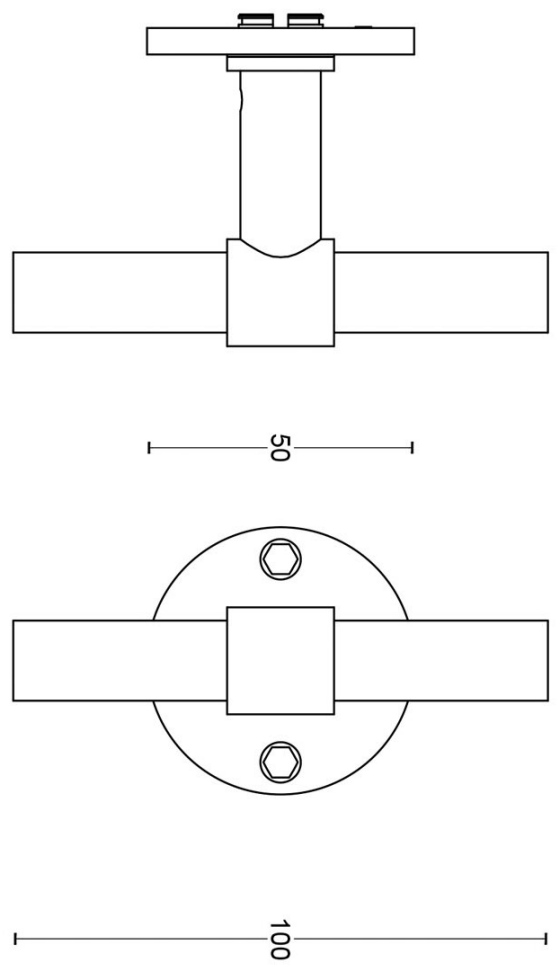

PBT15/50

solid double sprung door handle on rose

Product information

Code: 2701D001IMXX0

Finish: PVD satin gold

UNIT: Pair

Collection: ONE

Designer: Piet Boon

EAN code: 8718009414521

ONE by Piet Boon

The ONE series consists of door, window, and furniture fittings and is complemented by bathroom accessories such as soap dispensers and toilet brush holders, which serve to enrich spaces and create a harmonious whole.

Finishes

- satin stainless steel
- PVD satin black
- satin black
- bronze
- white
- PVD satin gold

PBT15/50

solid sprung lever handle attached to rose
ideal lock backset 60mm
stainless steel

METALFORM

FORMANI®		Part number:
Doc no.:	2701D001 PBT1550D V01.dwg	Description:
Drawn by:	Christian Brimbois	PBT15/50
Creation date:	5-3-2013	Format:
Formani Holland B.V. · Amerikalaan 55 · 6199 AE Maastricht Airport · tel: +31 (0)43 308 90 00 · www.formani.nl · info@formani.nl		A3