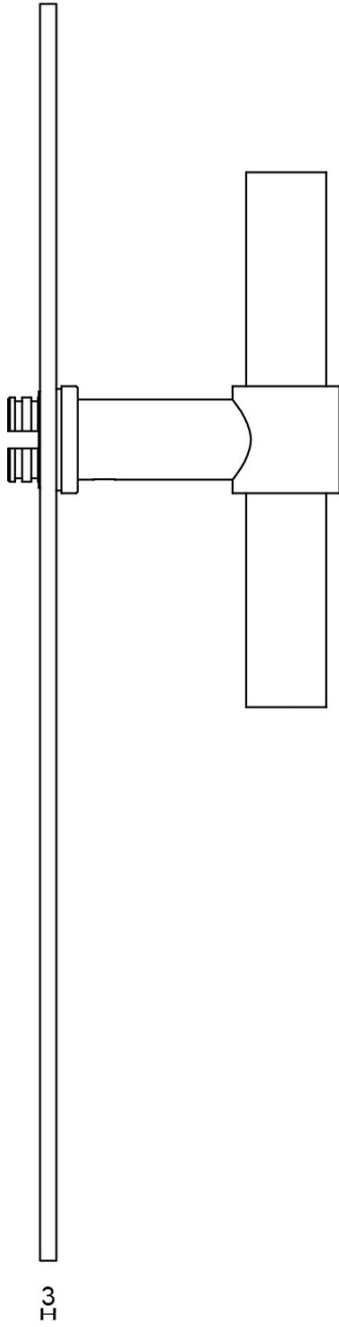

PBT15P236SFC

solid unsprung door handle on blind plate

Product information

Code: 2701D001IMXX0F

Finish: PVD satin gold

UNIT: Pair

Collection: ONE

Designer: Piet Boon

EAN code: 8718009414538

ONE by Piet Boon

The ONE series consists of door, window, and furniture fittings and is complemented by bathroom accessories such as soap dispensers and toilet brush holders, which serve to enrich spaces and create a harmonious whole.

Finishes

- satin stainless steel
- PVD satin black
- satin black
- white
- PVD satin gold
- bronze

METALFORM

<h2 style="text-align: center;">FORMANI</h2>		Part number:	
		Description:	
Doc no.:	2701D001 PBT15P236SFC V02.dwg	<h3>PBT15P236SFC</h3>	Format:
Drawn by:	Christian Brimbois		Creation date:
<small>Formani Holland B.V. · Amerikalaan 55 · 6199 AE Maastricht Airport · tel: +31 (0)43 308 90 00 · www.formani.nl · info@formani.nl</small>			