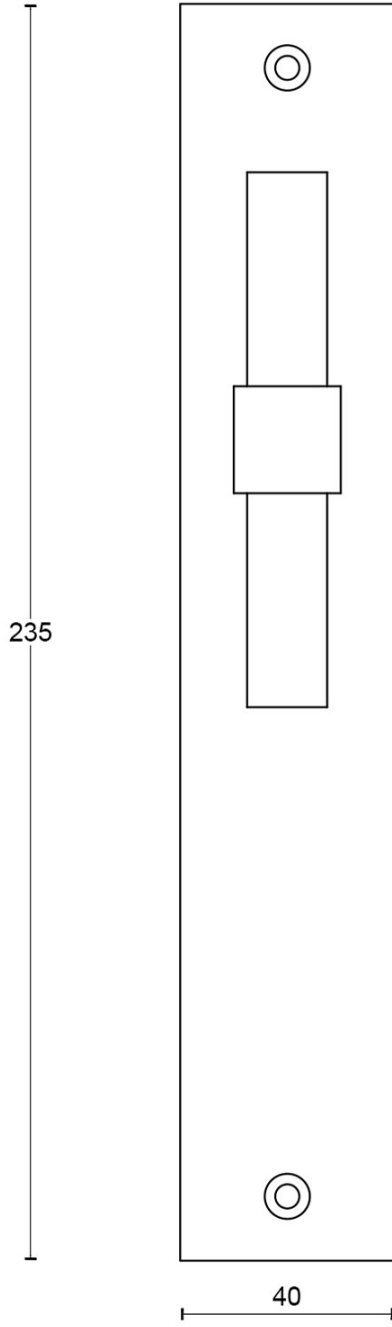

METALFORM

FORMANI		Part number:		
		Description:		
Doc no.:	2701D001 PBT15P236SFC V02.dwg	PBT15P236SFC	Format:	
Drawn by:	Christian Brimbois		Creation date:	25-3-2013
Formani Holland B.V. · Amerikalaan 55 · 6199 AE Maastricht Airport · tel: +31 (0)43 308 90 00 · www.formani.nl · info@formani.nl