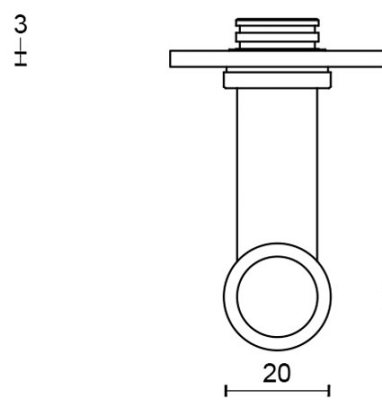

METALFORM

FORMANI		Part number:		
		Description:		
Doc no.:	2701D001 PBT15P236SFC V02.dwg	PBT15P236SFC	Format:	
Drawn by:	Christian Brimbois		Creation date:	25-3-2013
Formani Holland B.V. · Amerikalaan 55 · 6199 AE Maastricht Airport · tel: +31 (0)43 308 90 00 · www.formani.nl · info@formani.nl