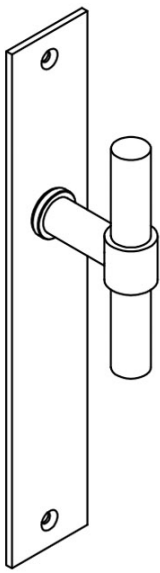

PBT15P236SFC

solid unsprung door handle on blind plate

Product information

Code: 2701D001IMXX0F

Finish: PVD satin gold

UNIT: Pair

Collection: ONE

Designer: Piet Boon

EAN code: 8718009414538

ONE by Piet Boon

The ONE series consists of door, window, and furniture fittings and is complemented by bathroom accessories such as soap dispensers and toilet brush holders, which serve to enrich spaces and create a harmonious whole.

Finishes

- satin stainless steel
- PVD satin black
- satin black
- white
- PVD satin gold
- bronze

METALFORM

<h2 style="text-align: center;">FORMANI</h2>		Part number:	
		Description:	
Doc no.:	2701D001 PBT15P236SFC V02.dwg	<h3>PBT15P236SFC</h3>	Format:
Drawn by:	Christian Brimbois		Creation date:
<small>Formani Holland B.V. · Amerikalaan 55 · 6199 AE Maastricht Airport · tel: +31 (0)43 308 90 00 · www.formani.nl · info@formani.nl</small>			