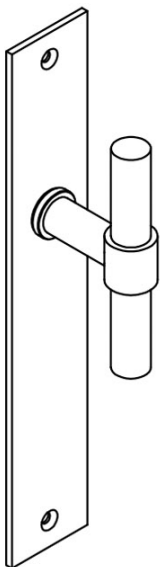

PBT15P236SFC

solid unsprung door handle on blind plate

Product information

Code: 2701D001IZXX0F

Finish: PVD satin black

UNIT: Pair

Collection: ONE

Designer: Piet Boon

EAN code: 8718009393918

ONE by Piet Boon

The ONE series consists of door, window, and furniture fittings and is complemented by bathroom accessories such as soap dispensers and toilet brush holders, which serve to enrich spaces and create a harmonious whole.

Finishes

- satin stainless steel
- PVD satin black
- satin black
- white
- PVD satin gold
- bronze

METALFORM

235

3

81,5

40

3 ±