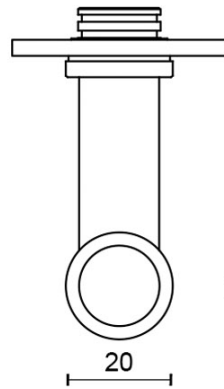

Finishes

- satin stainless steel
- PVD satin black
- satin black
- white
- PVD satin gold
- bronze

METALFORM

235

3

81,5

40

3 ±