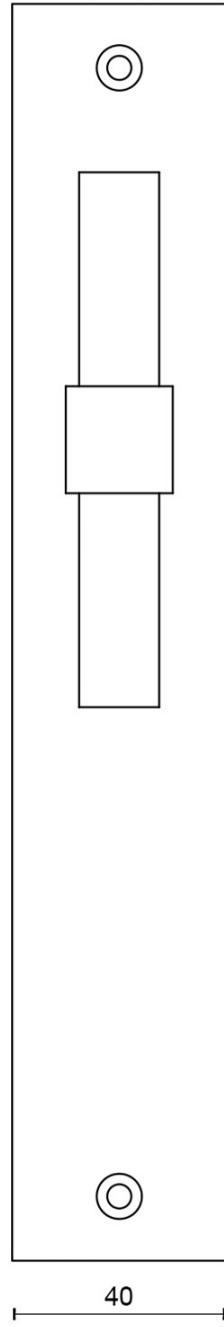

PBT15P236SFC

solid unsprung door handle on blind plate

Product information

Code: 2701D001IZXX0F

Finish: PVD satin black

UNIT: Pair

Collection: ONE

Designer: Piet Boon

EAN code: 8718009393918

ONE by Piet Boon

The ONE series consists of door, window, and furniture fittings and is complemented by bathroom accessories such as soap dispensers and toilet brush holders, which serve to enrich spaces and create a harmonious whole.

Finishes

- satin stainless steel
- PVD satin black
- satin black
- white
- PVD satin gold
- bronze

METALFORM

235

3

81,5

40

3 ±

56

15

20

FORMANI		Part number:	
		Description:	
Doc no.: 2701D001 PBT15P236SFC V02.dwg	Creation date: 25-3-2013	PBT15P236SFC	Format: A3
Formani Holland B.V. · Amerikalaan 55 · 6199 AE Maastricht Airport · tel: +31 (0)43 308 90 00 · www.formani.nl · info@formani.nl			