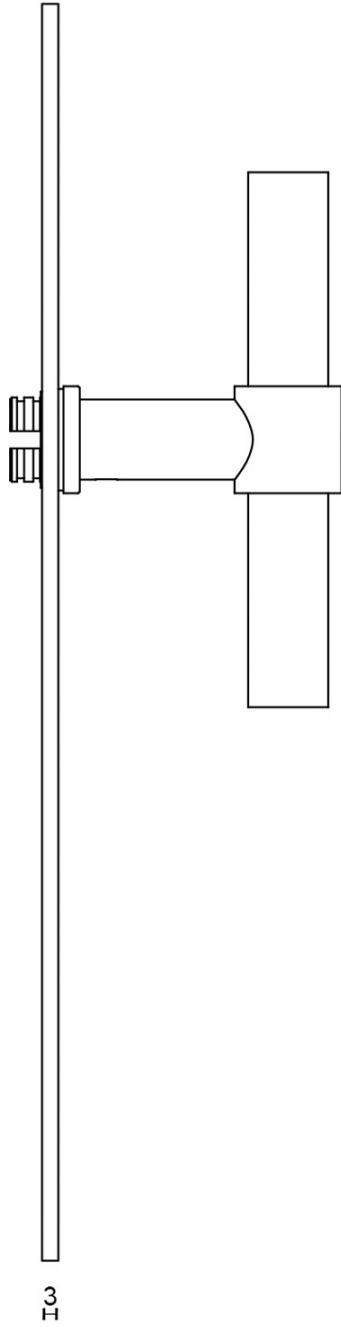

PBT15P236SFC

solid unsprung door handle on blind plate

Product information

Code: 2701D001IZXX0F

Finish: PVD satin black

UNIT: Pair

Collection: ONE

Designer: Piet Boon

EAN code: 8718009393918

ONE by Piet Boon

The ONE series consists of door, window, and furniture fittings and is complemented by bathroom accessories such as soap dispensers and toilet brush holders, which serve to enrich spaces and create a harmonious whole.

Finishes

- satin stainless steel
- PVD satin black
- satin black
- white
- PVD satin gold
- bronze

METALFORM

235

3

81,5

40

3 ±