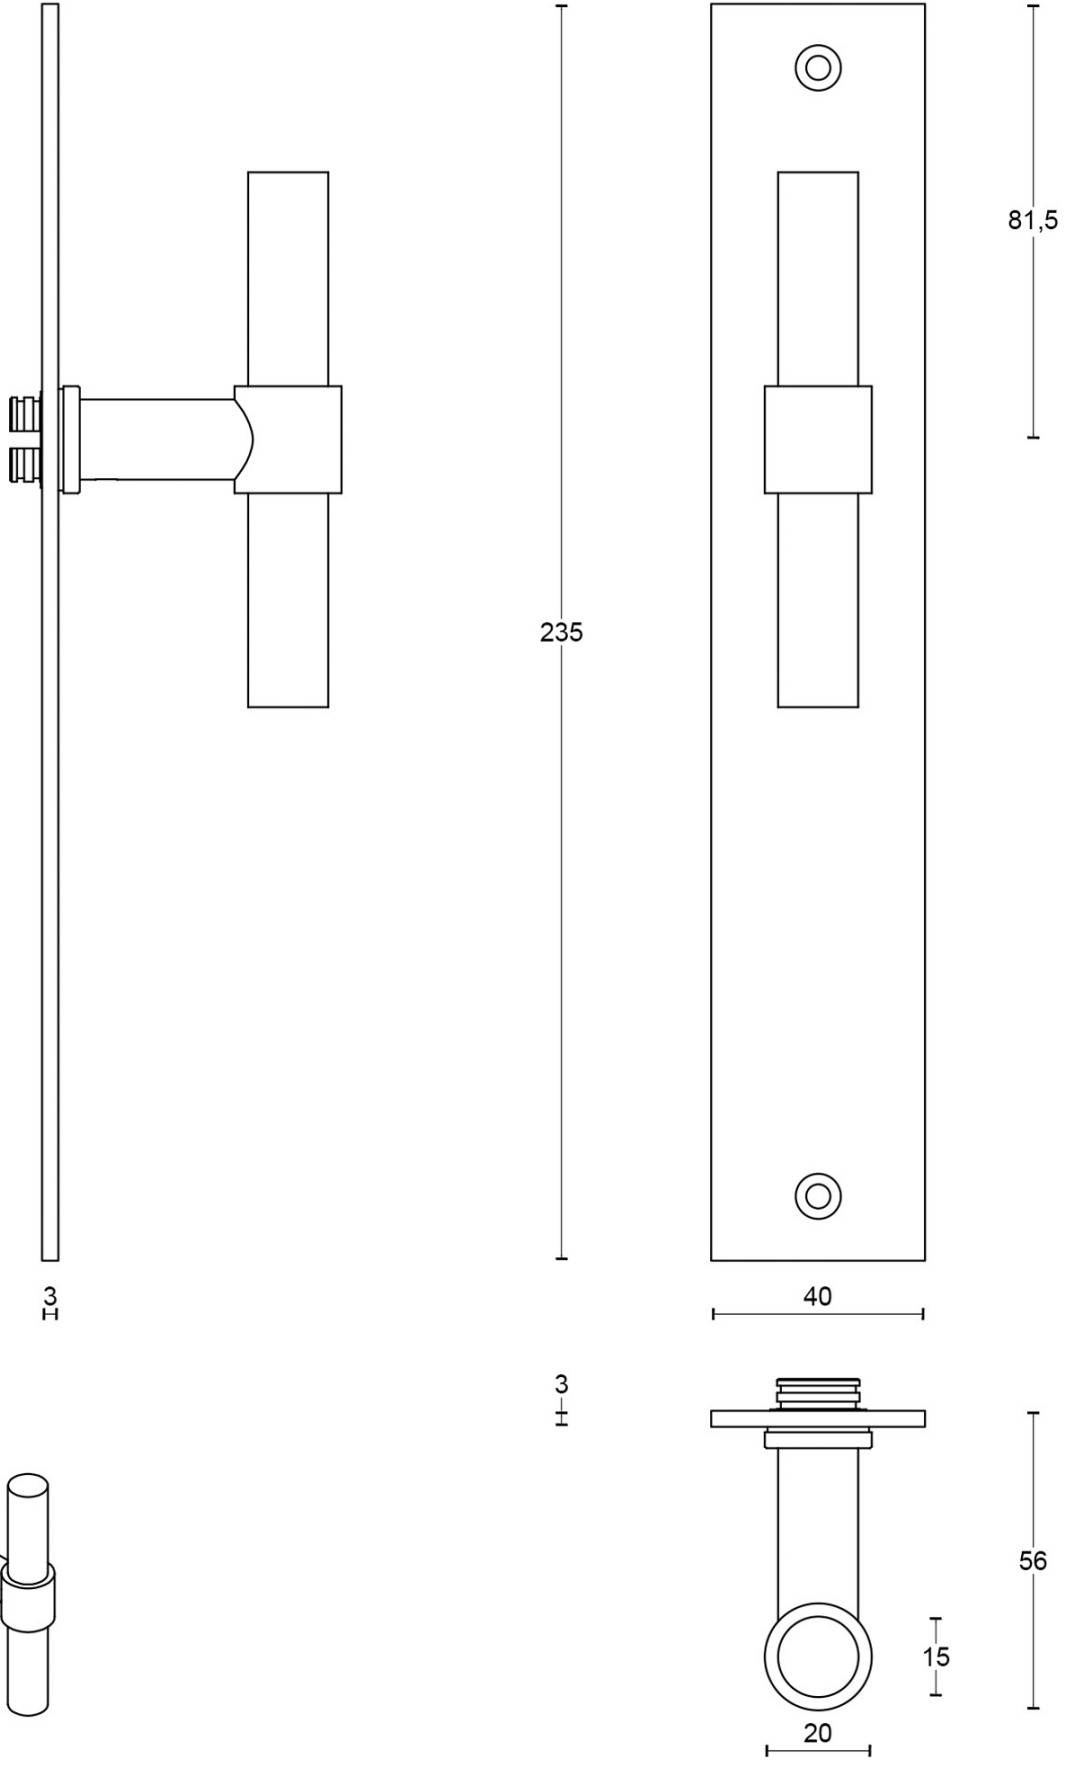

METALFORM

FORMANI		Part number:		
		Description:		
Doc no.:	2701D001 PBT15P236SFC V02.dwg	PBT15P236SFC	Format:	
Drawn by:	Christian Brimbois		Creation date:	25-3-2013
Formani Holland B.V. · Amerikalaan 55 · 6199 AE Maastricht Airport · tel: +31 (0)43 308 90 00 · www.formani.nl · info@formani.nl