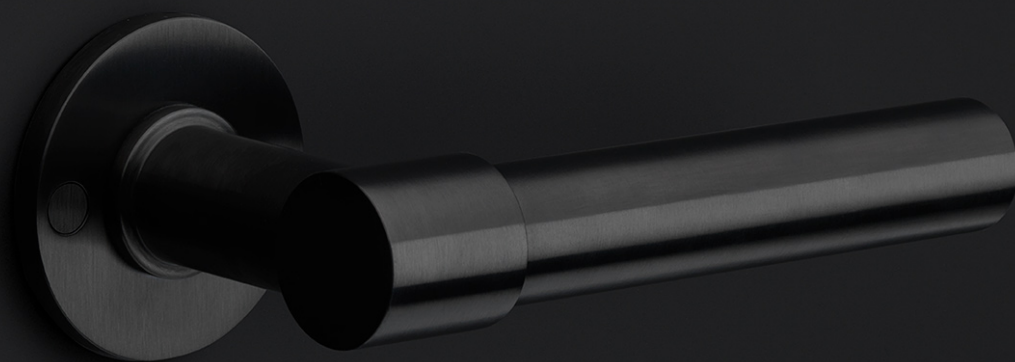

ONE

by Piet Boon

FORMANI®