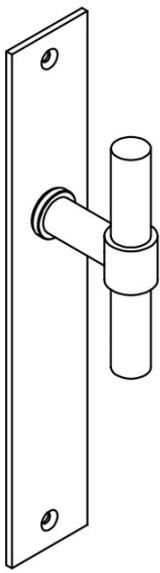

PBT15P236SFC

solid unsprung door handle on blind plate

Product information

Code: 2701D001NMXX0F

Finish: satin black

UNIT: Pair

Collection: ONE

Designer: Piet Boon

EAN code: 8718009211656

ONE by Piet Boon

The ONE series consists of door, window, and furniture fittings and is complemented by bathroom accessories such as soap dispensers and toilet brush holders, which serve to enrich spaces and create a harmonious whole.

Finishes

- satin stainless steel
- PVD satin black
- satin black
- white
- PVD satin gold
- bronze

METALFORM

FORMANI		Part number:	
		Description:	
Doc no.: 2701D001 PBT15P236SFC V02.dwg	PBT15P236SFC		Format: A3
Drawn by: Christian Brimbois	Creation date: 25-3-2013		
Formani Holland B.V. · Amerikalaan 55 · 6199 AE Maastricht Airport · tel: +31 (0)43 308 90 00 · www.formani.nl · info@formani.nl			