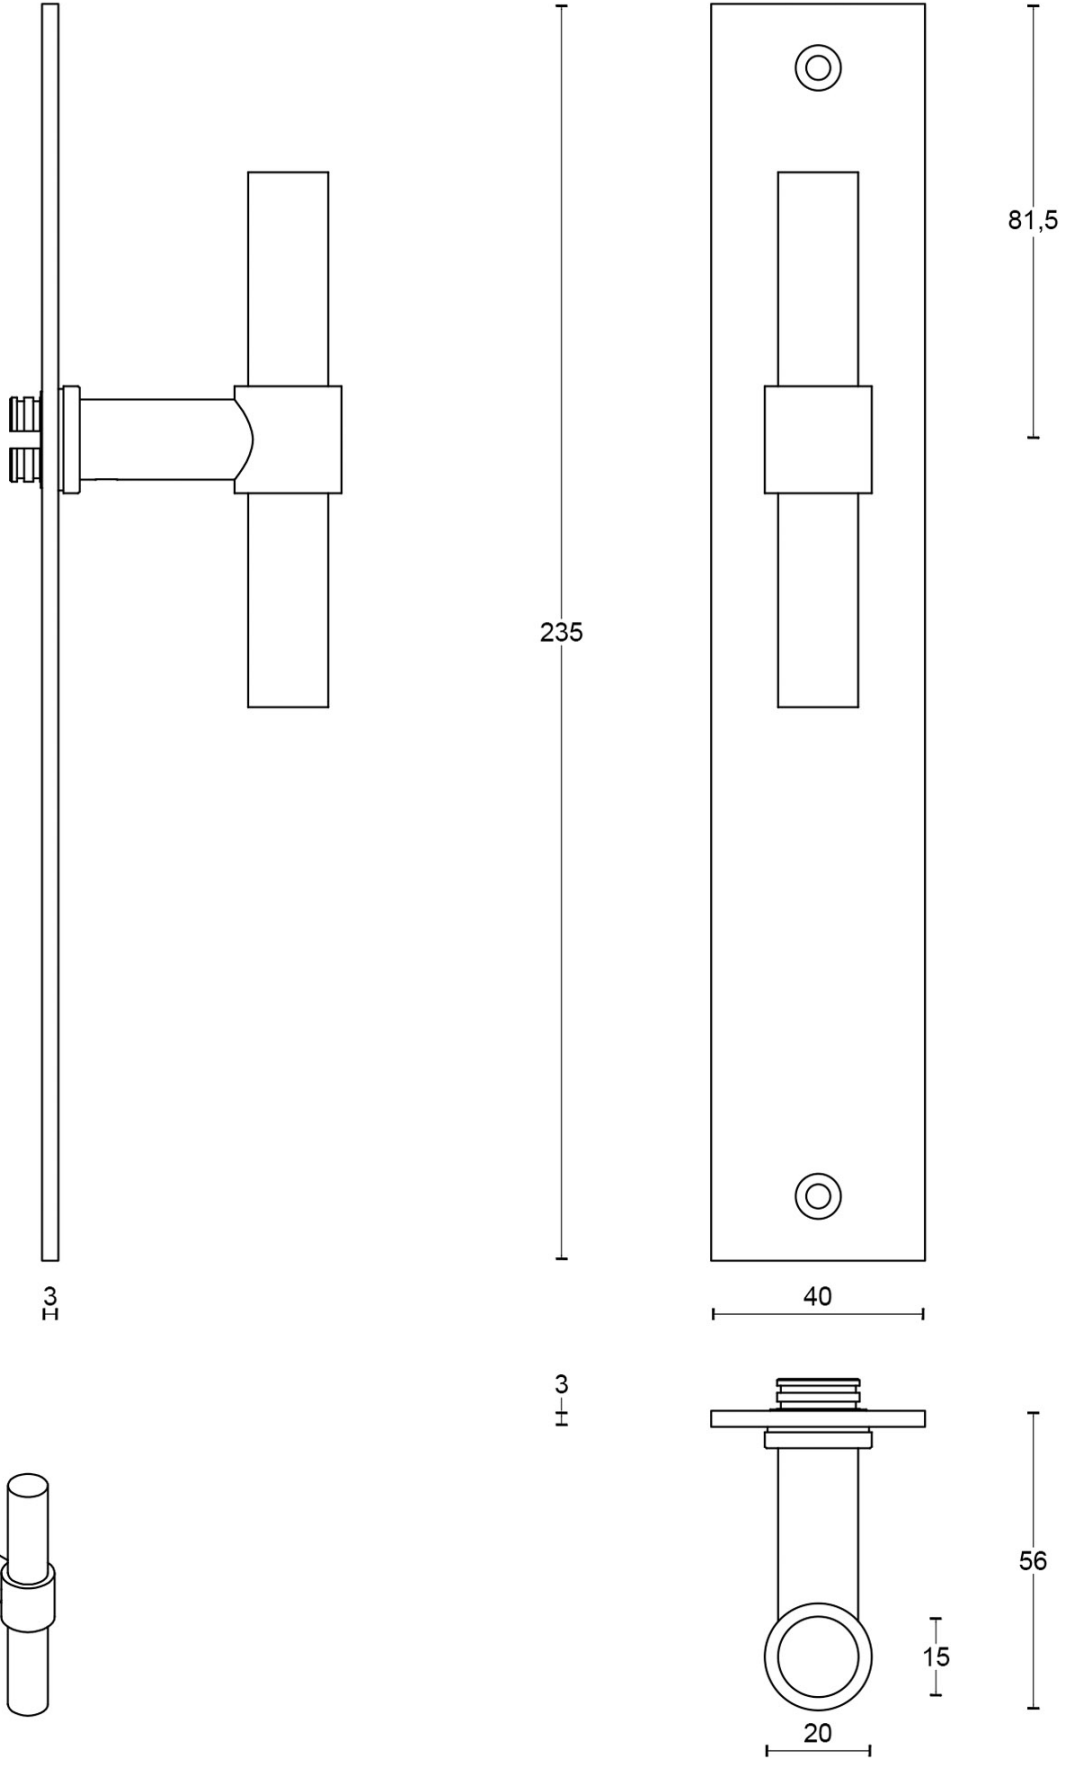

METALFORM

FORMANI		Part number:	
		Description:	
Doc no.: 2701D001 PBT15P236SFC V02.dwg	PBT15P236SFC		Format: A3
Drawn by: Christian Brimbois	Creation date: 25-3-2013		
Formani Holland B.V. · Amerikalaan 55 · 6199 AE Maastricht Airport · tel: +31 (0)43 308 90 00 · www.formani.nl · info@formani.nl