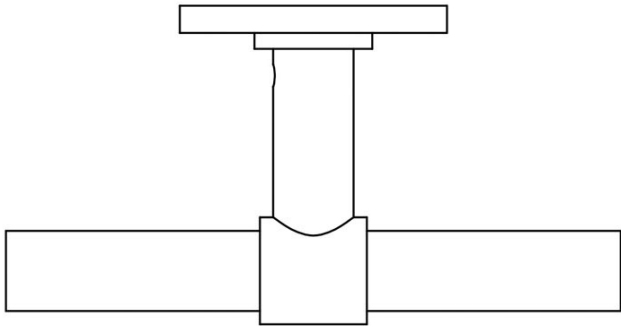

PBT15XL/50

solid double sprung door handle on rose

Product information

Code: 2701D011BMXX0

Finish: white

UNIT: Pair

Collection: ONE

Designer: Piet Boon

EAN code: 8718009195000

ONE by Piet Boon

The ONE series consists of door, window, and furniture fittings and is complemented by bathroom accessories such as soap dispensers and toilet brush holders, which serve to enrich spaces and create a harmonious whole.

Finishes

- satin stainless steel
- satin black
- white
- bronze

PBT15XL/50

solid sprung lever handle attached to rose
ideal lock backset 60mm
stainless steel

METALFORM

FORMANI®		Part number:	
Doc no.: 2701D011 PBT15XL 50 V01.dwg		Description:	
Drawn by: Christian Brinbois Creation date: 25-3-2013		PBT15XL/50	
Formani Holland B.V. · Amerikalaan 55 · 6199 AE Maastricht Airport · tel: +31 (0)43 308 90 00 · www.formani.nl · info@formani.nl		Format: A3	