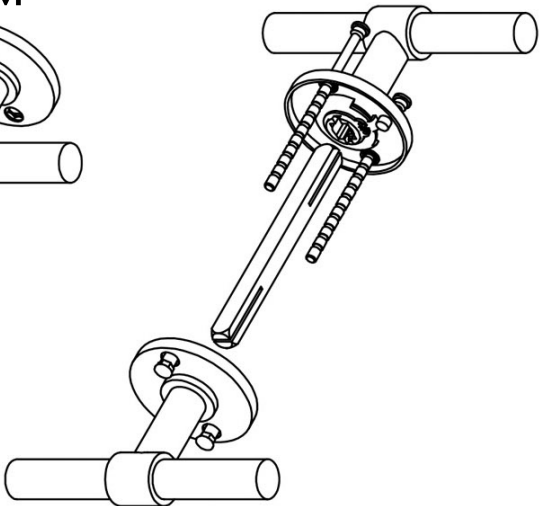

PBT15XL/50

solid double sprung door handle on rose

Product information

Code: 2701D011BMXX0

Finish: white

UNIT: Pair

Collection: ONE

Designer: Piet Boon

EAN code: 8718009195000

ONE by Piet Boon

The ONE series consists of door, window, and furniture fittings and is complemented by bathroom accessories such as soap dispensers and toilet brush holders, which serve to enrich spaces and create a harmonious whole.

Finishes

- satin stainless steel
- satin black
- white
- bronze

PBT15XL/50

solid sprung lever handle attached to rose
ideal lock backset 60mm
stainless steel

METALFORM

FORMANI®		Part number:	
Doc no.: 2701D011 PBT15XL 50 V01.dwg		Description:	
Drawn by: Christian Brinbois Creation date: 25-3-2013		PBT15XL/50	
Formani Holland B.V. · Amerikalaan 55 · 6199 AE Maastricht Airport · tel: +31 (0)43 308 90 00 · www.formani.nl · info@formani.nl		Format: A3	