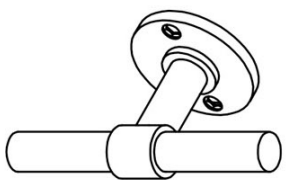

PBT15XL/50

solid double sprung door handle on rose

Product information

Code: 2701D011BMXX0

Finish: white

UNIT: Pair

Collection: ONE

Designer: Piet Boon

EAN code: 8718009195000

ONE by Piet Boon

The ONE series consists of door, window, and furniture fittings and is complemented by bathroom accessories such as soap dispensers and toilet brush holders, which serve to enrich spaces and create a harmonious whole.

Finishes

- satin stainless steel
- satin black
- white
- bronze

PBT15XL/50

solid sprung lever handle attached to rose
ideal lock backset 60mm
stainless steel

METALFORM

FORMANI®		Part number:	
Doc no.: 2701D011 PBT15XL 50 V01.dwg		Description:	
Drawn by: Christian Brinbois Creation date: 25-3-2013		PBT15XL/50	
Formani Holland B.V. · Amerikalaan 55 · 6199 AE Maastricht Airport · tel: +31 (0)43 308 90 00 · www.formani.nl · info@formani.nl		Format: A3	

ONE

by Piet Boon

Simplicity is the essence of the design of our iconic ONE hardware series by Piet Boon, with the cylindrical volume forming its core. The clean lines and high-quality finish embody beauty and refinement, forming a coherent, elegant whole. It's safe to say that the ONE series has developed into a true icon in the world of door handles and interior design.