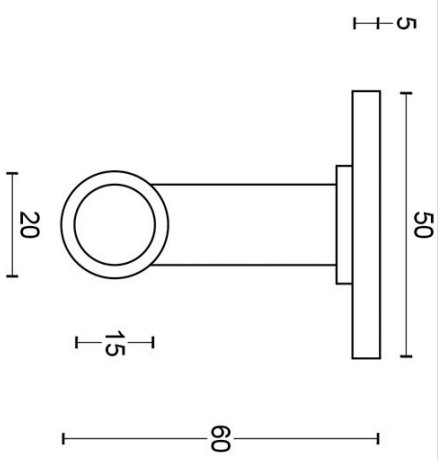

PBT15XL/50

solid double sprung door handle on rose

Product information

Code: 2701D011BMXX0

Finish: white

UNIT: Pair

Collection: ONE

Designer: Piet Boon

EAN code: 8718009195000

ONE by Piet Boon

The ONE series consists of door, window, and furniture fittings and is complemented by bathroom accessories such as soap dispensers and toilet brush holders, which serve to enrich spaces and create a harmonious whole.

Finishes

- satin stainless steel
- satin black
- white
- bronze

PBT15XL/50

solid sprung lever handle attached to rose
ideal lock backset 60mm
stainless steel

METALFORM

FORMANI®		Part number:	
Doc no.: 2701D011 PBT15XL 50 V01.dwg		Description:	
Drawn by: Christian Brinbois Creation date: 25-3-2013		PBT15XL/50	
Formani Holland B.V. · Amerikalaan 55 · 6199 AE Maastricht Airport · tel: +31 (0)43 308 90 00 · www.formani.nl · info@formani.nl		Format: A3	