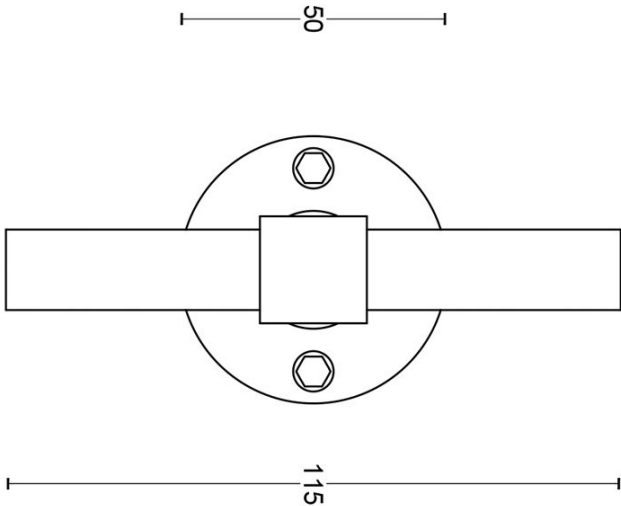

PBT15XL/50

solid double sprung door handle on rose

Product information

Code: 2701D011BMXX0

Finish: white

UNIT: Pair

Collection: ONE

Designer: Piet Boon

EAN code: 8718009195000

ONE by Piet Boon

The ONE series consists of door, window, and furniture fittings and is complemented by bathroom accessories such as soap dispensers and toilet brush holders, which serve to enrich spaces and create a harmonious whole.

Finishes

- satin stainless steel
- satin black
- white
- bronze

PBT15XL/50

solid sprung lever handle attached to rose
ideal lock backset 60mm
stainless steel

METALFORM

FORMANI®		Part number:	
Doc no.: 2701D011 PBT15XL 50 V01.dwg		Description:	
Drawn by: Christian Brinbois Creation date: 25-3-2013		PBT15XL/50	
Formani Holland B.V. · Amerikalaan 55 · 6199 AE Maastricht Airport · tel: +31 (0)43 308 90 00 · www.formani.nl · info@formani.nl		Format: A3	