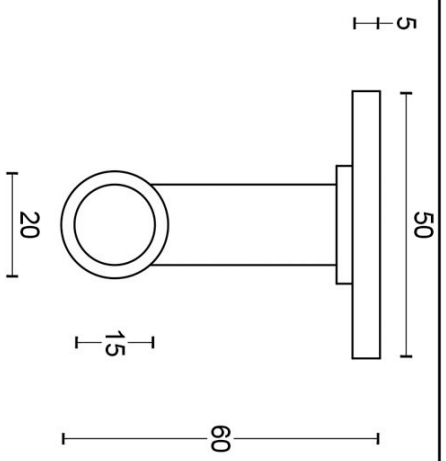

## PBT15XL/50

solid double sprung door handle on rose

# PBT15XL/50

solid sprung lever handle attached to rose  
ideal lock backset 60mm  
stainless steel