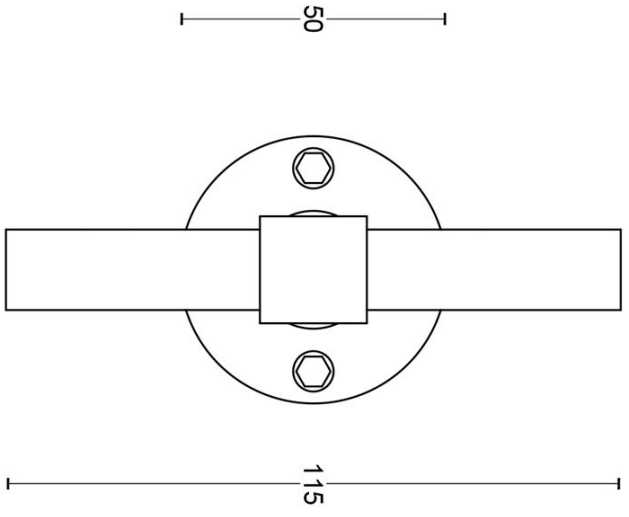

## PBT15XL/50

solid double sprung door handle on rose

# PBT15XL/50

solid sprung lever handle attached to rose  
ideal lock backset 60mm  
stainless steel