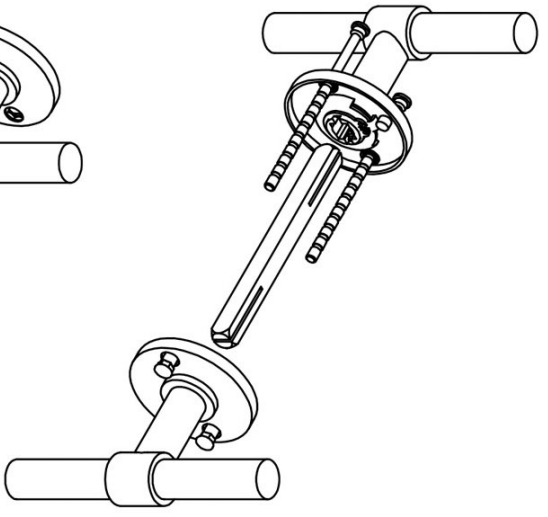

## PBT15XL/50

solid double sprung door handle on rose

### ONE by Piet Boon

The ONE series consists of door, window, and furniture fittings and is complemented by bathroom accessories such as soap dispensers and toilet brush holders, which serve to enrich spaces and create a harmonious whole.

# PBT15XL/50

solid sprung lever handle attached to rose  
ideal lock backset 60mm  
stainless steel