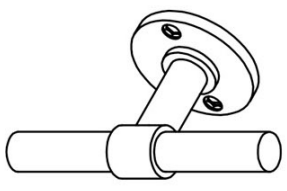

METALFORM

FORMANI®		Part number:
Doc no.:	2701D011 PBT15XL 50 V01.dwg	Description:
Drawn by:	Christian Brinbois	PBT15XL/50
Creation date:	25-3-2013	Format:
Formani Holland B.V. · Amerikalaan 55 · 6199 AE Maastricht Airport · tel: +31 (0)43 308 90 00 · www.formani.nl · info@formani.nl		A3