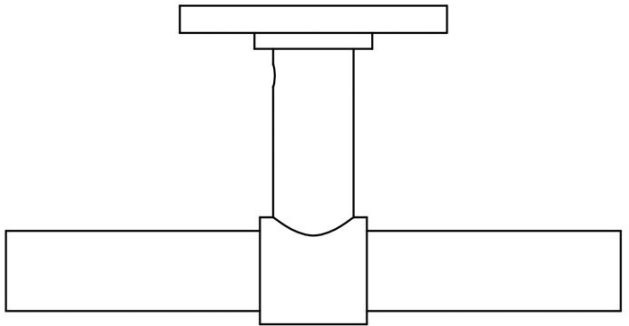

### ONE by Piet Boon

The ONE series consists of door, window, and furniture fittings and is complemented by bathroom accessories such as soap dispensers and toilet brush holders, which serve to enrich spaces and create a harmonious whole.

# PBT15XL/50

solid sprung lever handle attached to rose  
ideal lock backset 60mm  
stainless steel