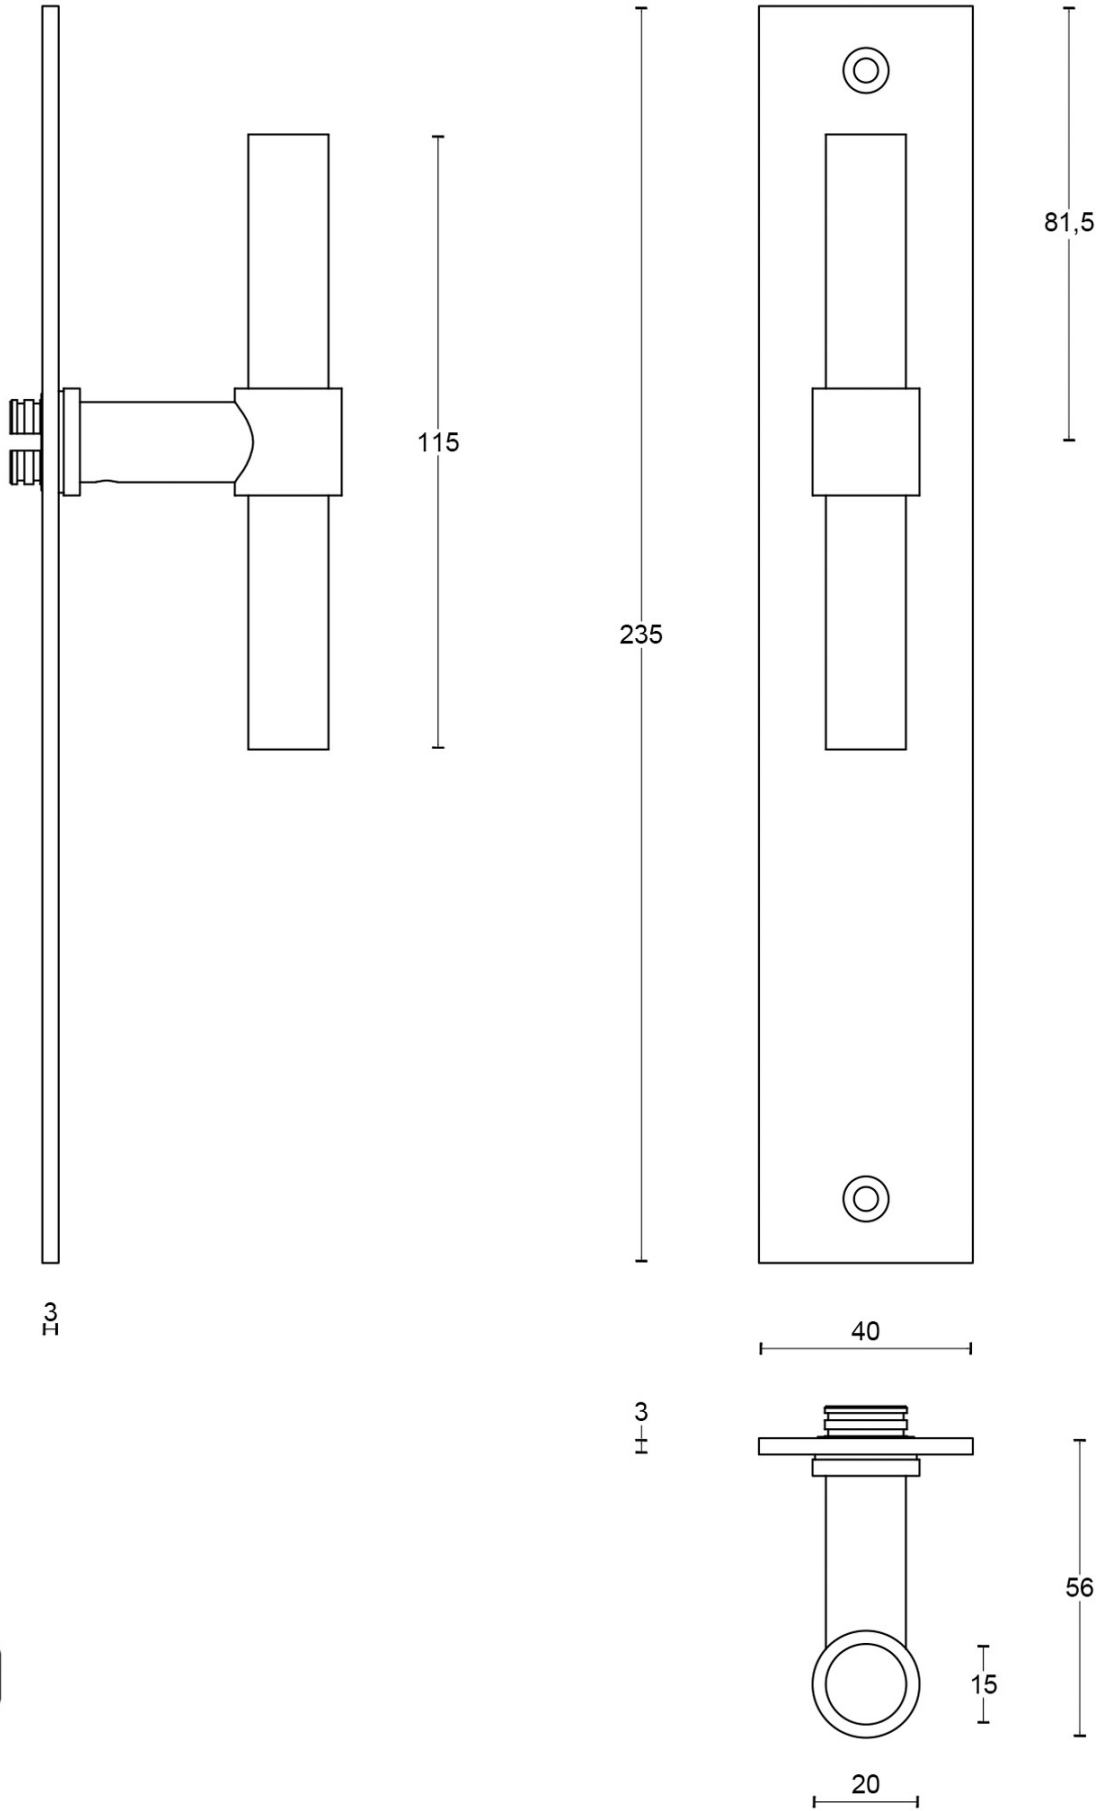

METALFORM

FORMANI®		Part number:			
		Description:			
Doc no.:	2701D011 PBT15XLP236SFC V01.dwg	A3			
Drawn by:	Christian Brimbois			Creation date:	5-9-2017
FORMANI HOLLAND B.V. EUROPALAAN 12 6199 AB MAASTRICHT-AIRPORT NL T +31 (0)43 308 90 00 INFO@FORMANI.COM FORMANI.COM