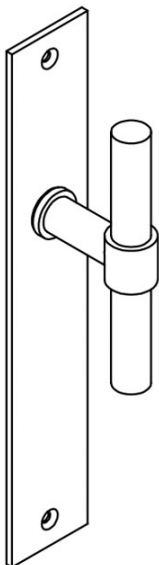

PBT15XLP236SFC

solid unsprung door handle on blind plate

Product information

Code: 2701D011BMXX0F

Finish: white

UNIT: Pair

Collection: ONE

Designer: Piet Boon

EAN code: 8718009211762

ONE by Piet Boon

The ONE series consists of door, window, and furniture fittings and is complemented by bathroom accessories such as soap dispensers and toilet brush holders, which serve to enrich spaces and create a harmonious whole.

Finishes

- satin stainless steel
- satin black
- white

METALFORM

<h1>FORMANI®</h1>		Part number:	
		Description:	
Doc no.:	2701D011 PBT15XLP236SFC V01.dwg	A3	
Drawn by:	Christian Brimbois		
FORMANI HOLLAND B.V. EUROPALAAN 12 6199 AB MAASTRICHT-AIRPORT NL T +31 (0)43 308 90 00 INFO@FORMANI.COM FORMANI.COM			