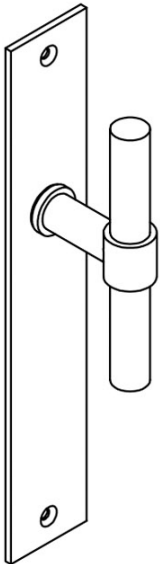

PBT15XLP236SFC

solid unsprung door handle on blind plate

Product information

Code: 2701D011NMXX0F

Finish: satin black

UNIT: Pair

Collection: ONE

Designer: Piet Boon

EAN code: 8718009211786

ONE by Piet Boon

The ONE series consists of door, window, and furniture fittings and is complemented by bathroom accessories such as soap dispensers and toilet brush holders, which serve to enrich spaces and create a harmonious whole.

Finishes

- satin stainless steel
- satin black
- white

METALFORM

| | | | |
|---|---------------------------------|--------------|----------------|
| <h1>FORMANI®</h1> | | Part number: | |
| | | Description: | |
| Doc no.: | 2701D011 PBT15XLP236SFC V01.dwg | A3 | Format: |
| Drawn by: | Christian Brimbois | | Creation date: |
| FORMANI HOLLAND B.V. EUROPALAAN 12 6199 AB MAASTRICHT-AIRPORT NL T +31 (0)43 308 90 00 INFO@FORMANI.COM FORMANI.COM | | | |