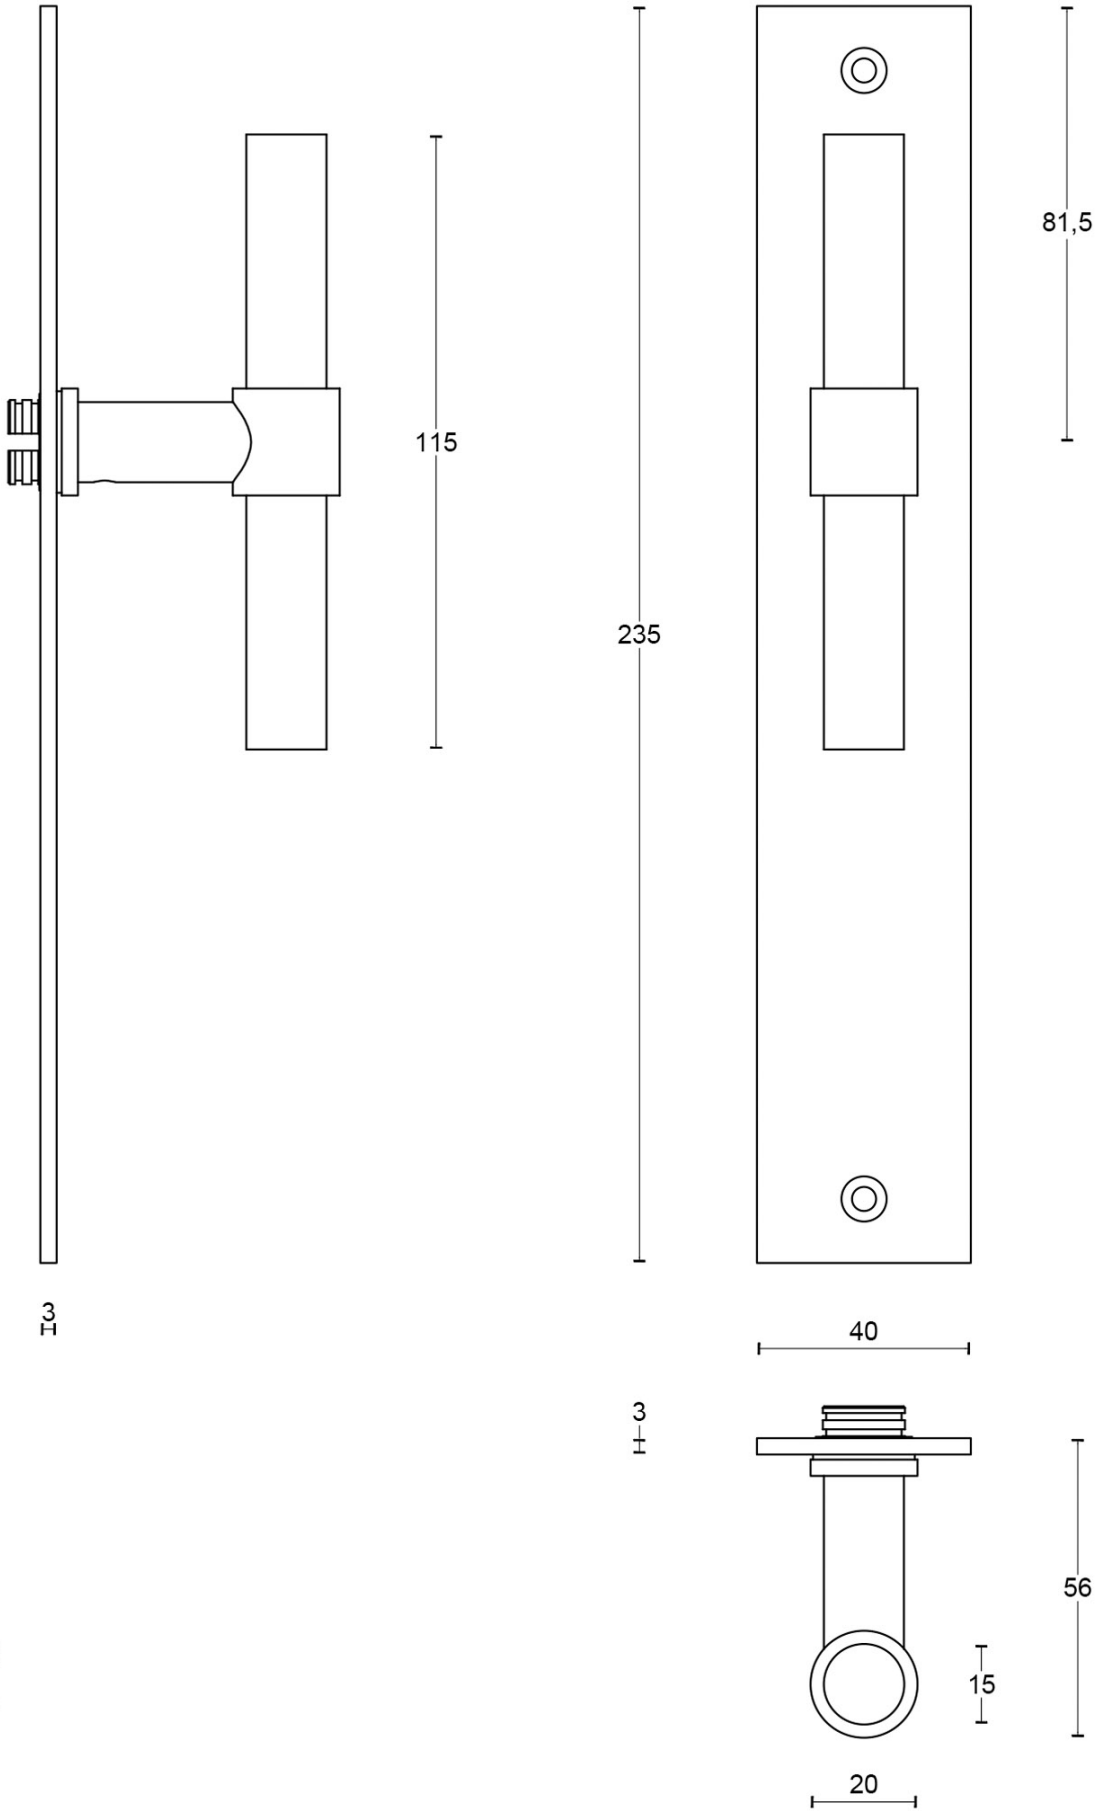

METALFORM

FORMANI®		Part number:		
		Description:		
Doc no.:	2701D011 PBT15XLP236SFC V01.dwg	A3	Format:	
Drawn by:	Christian Brimbois		Creation date:	5-9-2017
FORMANI HOLLAND B.V. EUROPALAAN 12 6199 AB MAASTRICHT-AIRPORT NL T +31 (0)43 308 90 00 INFO@FORMANI.COM FORMANI.COM