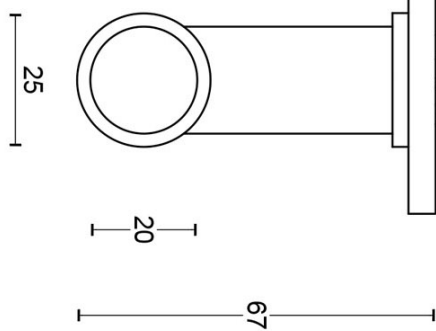

PBT20/50

solid double sprung door handle on rose

Product information

Code: 2701D003IMXX0

Finish: PVD satin gold

UNIT: Pair

Collection: ONE

Designer: Piet Boon

EAN code: 8718009407967

ONE by Piet Boon

The ONE series consists of door, window, and furniture fittings and is complemented by bathroom accessories such as soap dispensers and toilet brush holders, which serve to enrich spaces and create a harmonious whole.

Finishes

- satin stainless steel
- satin black
- bronze
- white
- PVD satin black
- PVD satin gold

PBT20/50

solid sprung lever handle attached to rose
 stainless steel
 ideal lock backset 60mm

METALFORM

		Part number:	
		2701D003 PBT2050D V01	
Doc no.:		Description:	
2701D003 PBT2050D V01.dwg		PBT20/50	
Drawn by:		Format:	
Christian Brimbois		A3	
Creation date:		Formani Holland B.V.	
28-2-2013		Amerikalaan 55 · 6199 AE Maastricht Airport · tel: +31 (0)43 308 90 00 · www.formani.nl · info@formani.nl	