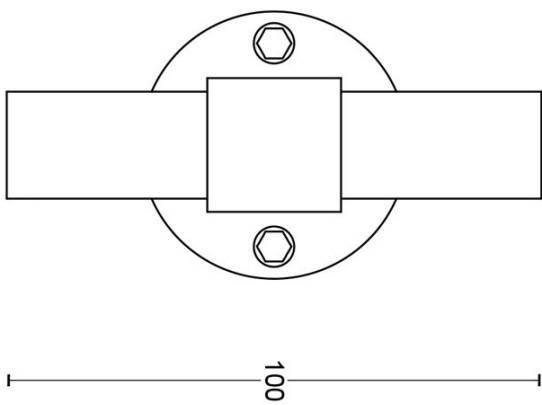

PBT20/50

solid double sprung door handle on rose

Product information

Code: 2701D003IMXX0

Finish: PVD satin gold

UNIT: Pair

Collection: ONE

Designer: Piet Boon

EAN code: 8718009407967

ONE by Piet Boon

The ONE series consists of door, window, and furniture fittings and is complemented by bathroom accessories such as soap dispensers and toilet brush holders, which serve to enrich spaces and create a harmonious whole.

Finishes

- satin stainless steel
- satin black
- bronze
- white
- PVD satin black
- PVD satin gold

PBT20/50

solid sprung lever handle attached to rose
 stainless steel
 ideal lock backset 60mm

METALFORM

		Part number:	
		2701D003 PBT2050D V01	
Doc no.:		Description:	
2701D003 PBT2050D V01.dwg		PBT20/50	
Drawn by:		Format:	
Christian Brimbois		A3	
Creation date:		Formani Holland B.V.	
28-2-2013		Amerikalaan 55 · 6199 AE Maastricht Airport · tel: +31 (0)43 308 90 00 · www.formani.nl · info@formani.nl	