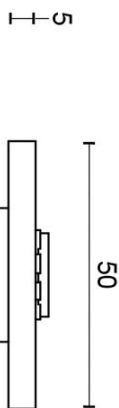

PBT20/50

solid double sprung door handle on rose

Product information

Code: 2701D003IMXX0

Finish: PVD satin gold

UNIT: Pair

Collection: ONE

Designer: Piet Boon

Finishes

- satin stainless steel
- satin black
- bronze
- white
- PVD satin black
- PVD satin gold

PBT20/50

solid sprung lever handle attached to rose
 stainless steel
 ideal lock backset 60mm

METALFORM

		Part number:	
		2701D003 PBT2050D V01	
Doc no.:		Description:	
2701D003 PBT2050D V01.dwg		PBT20/50	
Drawn by:		Format:	
Christian Brimbois		A3	
Creation date:		Formani Holland B.V.	
28-2-2013		Amerikalaan 55 · 6199 AE Maastricht Airport · tel: +31 (0)43 308 90 00 · www.formani.nl · info@formani.nl	