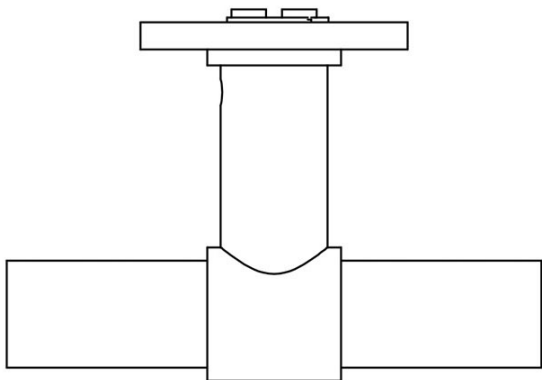

PBT20/50

solid double sprung door handle on rose

Product information

Code: 2701D003IMXX0

Finish: PVD satin gold

UNIT: Pair

Collection: ONE

Designer: Piet Boon

EAN code: 8718009407967

ONE by Piet Boon

The ONE series consists of door, window, and furniture fittings and is complemented by bathroom accessories such as soap dispensers and toilet brush holders, which serve to enrich spaces and create a harmonious whole.

Finishes

- satin stainless steel
- satin black
- bronze
- white
- PVD satin black
- PVD satin gold

PBT20/50

solid sprung lever handle attached to rose
 stainless steel
 ideal lock backset 60mm

METALFORM

		Part number:	
		2701D003 PBT2050D V01	
Doc no.:		Description:	
2701D003 PBT2050D V01.dwg		PBT20/50	
Drawn by:		Format:	
Christian Brimbois		A3	
Creation date:		Formani Holland B.V.	
28-2-2013		Amerikalaan 55 · 6199 AE Maastricht Airport · tel: +31 (0)43 308 90 00 · www.formani.nl · info@formani.nl	