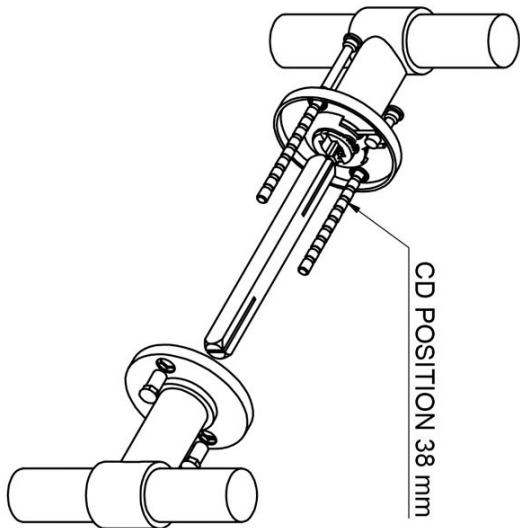

PBT20/50

solid double sprung door handle on rose

Product information

Code: 2701D003IMXX0

Finish: PVD satin gold

UNIT: Pair

Collection: ONE

Designer: Piet Boon

EAN code: 8718009407967

ONE by Piet Boon

The ONE series consists of door, window, and furniture fittings and is complemented by bathroom accessories such as soap dispensers and toilet brush holders, which serve to enrich spaces and create a harmonious whole.

Finishes

- satin stainless steel
- satin black
- bronze
- white
- PVD satin black
- PVD satin gold

PBT20/50

solid sprung lever handle attached to rose
 stainless steel
 ideal lock backset 60mm

METALFORM

		Part number:	
		2701D003 PBT2050D V01	
Doc no.:		Description:	
2701D003 PBT2050D V01.dwg		PBT20/50	
Drawn by:		Format:	
Christian Brimbois		A3	
Creation date:		Formani Holland B.V.	
28-2-2013		Amerikalaan 55 · 6199 AE Maastricht Airport · tel: +31 (0)43 308 90 00 · www.formani.nl · info@formani.nl	