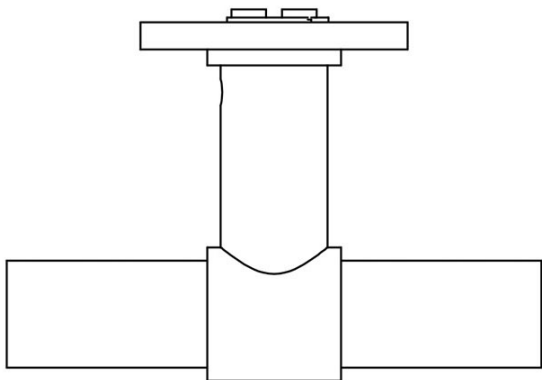

## PBT20/50

solid double sprung door handle on rose

### ONE by Piet Boon

The ONE series consists of door, window, and furniture fittings and is complemented by bathroom accessories such as soap dispensers and toilet brush holders, which serve to enrich spaces and create a harmonious whole.

# PBT20/50

solid sprung lever handle attached to rose  
stainless steel  
ideal lock backset 60mm

50

38

100

5

50

20