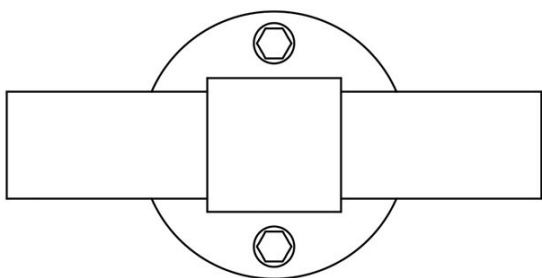

# PBT20/50

solid sprung lever handle attached to rose  
stainless steel  
ideal lock backset 60mm

50

38

100

5

50

20