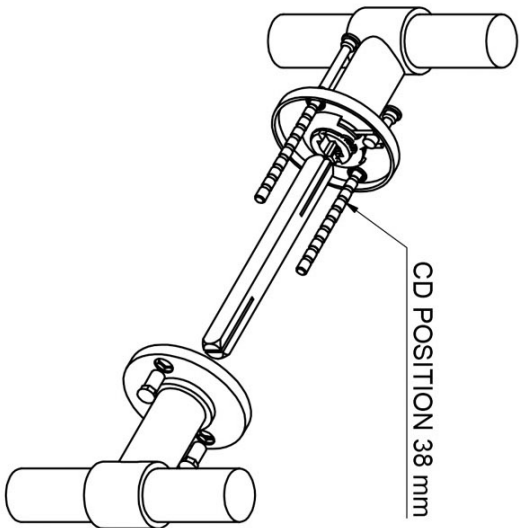

## PBT20/50

solid double sprung door handle on rose

### ONE by Piet Boon

The ONE series consists of door, window, and furniture fittings and is complemented by bathroom accessories such as soap dispensers and toilet brush holders, which serve to enrich spaces and create a harmonious whole.

# PBT20/50

solid sprung lever handle attached to rose  
stainless steel  
ideal lock backset 60mm

50

38

100

5

50

20