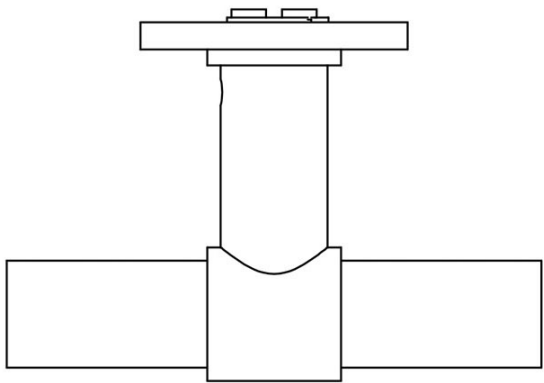

PBT20/50

solid double sprung door handle on rose

Product information

Code: 2701D003BMXX0

Finish: white

UNIT: Pair

Collection: ONE

Designer: Piet Boon

EAN code: 8718009195314

ONE by Piet Boon

The ONE series consists of door, window, and furniture fittings and is complemented by bathroom accessories such as soap dispensers and toilet brush holders, which serve to enrich spaces and create a harmonious whole.

Finishes

- satin stainless steel
- satin black
- bronze
- white
- PVD satin black
- PVD satin gold

PBT20/50

solid sprung lever handle attached to rose
 stainless steel
 ideal lock backset 60mm

METALFORM

		Part number:	
		2701D003 PBT2050D V01	
Doc no.:		Description:	
2701D003 PBT2050D V01.dwg		PBT20/50	
Drawn by:		Format:	
Christian Brimbois		A3	
Creation date:		Formani Holland B.V. · Amerikalaan 55 · 6199 AE Maastricht Airport · tel: +31 (0)43 308 90 00 · www.formani.nl · info@formani.nl	
28-2-2013			