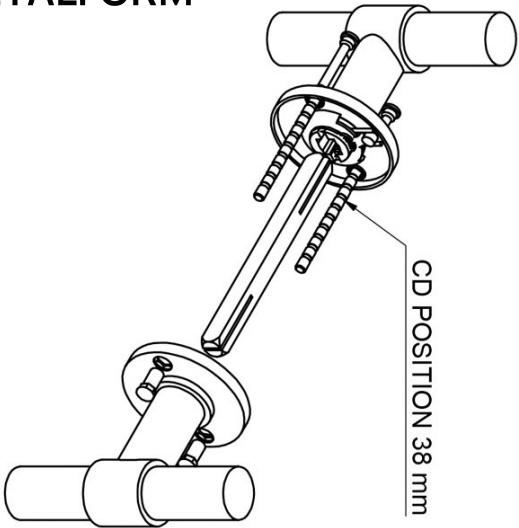

PBT20/50

solid double sprung door handle on rose

Product information

Code: 2701D003BMXX0

Finish: white

UNIT: Pair

Collection: ONE

Designer: Piet Boon

EAN code: 8718009195314

ONE by Piet Boon

The ONE series consists of door, window, and furniture fittings and is complemented by bathroom accessories such as soap dispensers and toilet brush holders, which serve to enrich spaces and create a harmonious whole.

Finishes

- satin stainless steel
- satin black
- bronze
- white
- PVD satin black
- PVD satin gold

PBT20/50

solid sprung lever handle attached to rose
 stainless steel
 ideal lock backset 60mm

METALFORM

		Part number:	
		2701D003 PBT2050D V01	
Doc no.:		Description:	
2701D003 PBT2050D V01.dwg		PBT20/50	
Drawn by:		Format:	
Christian Brimbois		A3	
Creation date:		Formani Holland B.V. · Amerikalaan 55 · 6199 AE Maastricht Airport · tel: +31 (0)43 308 90 00 · www.formani.nl · info@formani.nl	
28-2-2013			