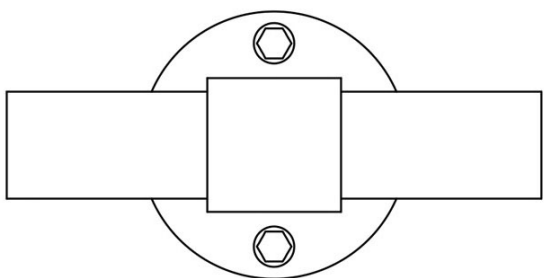

PBT20/50

solid double sprung door handle on rose

Product information

Code: 2701D003BMXX0

Finish: white

UNIT: Pair

Collection: ONE

Designer: Piet Boon

EAN code: 8718009195314

ONE by Piet Boon

The ONE series consists of door, window, and furniture fittings and is complemented by bathroom accessories such as soap dispensers and toilet brush holders, which serve to enrich spaces and create a harmonious whole.

Finishes

- satin stainless steel
- satin black
- bronze
- white
- PVD satin black
- PVD satin gold

PBT20/50

solid sprung lever handle attached to rose
 stainless steel
 ideal lock backset 60mm

METALFORM

		Part number:	
		2701D003 PBT2050D V01	
Doc no.:		Description:	
2701D003 PBT2050D V01.dwg		PBT20/50	
Drawn by:		Format:	
Christian Brimbois		A3	
Creation date:		Formani Holland B.V. · Amerikalaan 55 · 6199 AE Maastricht Airport · tel: +31 (0)43 308 90 00 · www.formani.nl · info@formani.nl	
28-2-2013			