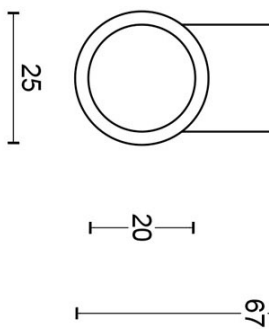

PBT20/50

solid double sprung door handle on rose

Product information

Code: 2701D003BMXX0

Finish: white

UNIT: Pair

Collection: ONE

Designer: Piet Boon

EAN code: 8718009195314

ONE by Piet Boon

The ONE series consists of door, window, and furniture fittings and is complemented by bathroom accessories such as soap dispensers and toilet brush holders, which serve to enrich spaces and create a harmonious whole.

Finishes

- satin stainless steel
- satin black
- bronze
- white
- PVD satin black
- PVD satin gold

PBT20/50

solid sprung lever handle attached to rose
 stainless steel
 ideal lock backset 60mm

METALFORM

		Part number:	
		2701D003 PBT2050D V01	
Doc no.:		Description:	
2701D003 PBT2050D V01.dwg		PBT20/50	
Drawn by:		Format:	
Christian Brimbois		A3	
Creation date:		Formani Holland B.V. · Amerikalaan 55 · 6199 AE Maastricht Airport · tel: +31 (0)43 308 90 00 · www.formani.nl · info@formani.nl	
28-2-2013			