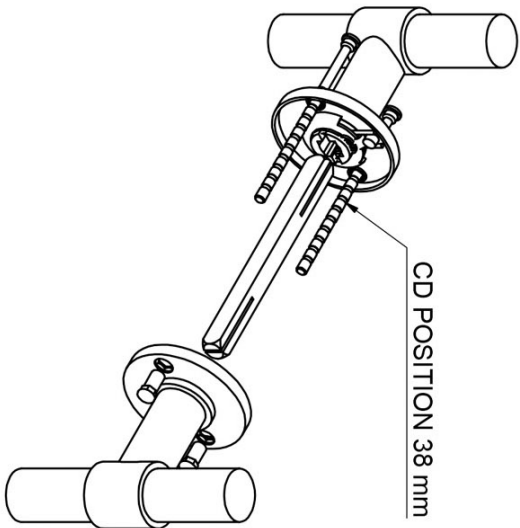

PBT20/50

solid double sprung door handle on rose

Product information

Code: 2701D003BRXX0

Finish: bronze

UNIT: Pair

Collection: ONE

Designer: Piet Boon

EAN code: 8718009284407

ONE by Piet Boon

The ONE series consists of door, window, and furniture fittings and is complemented by bathroom accessories such as soap dispensers and toilet brush holders, which serve to enrich spaces and create a harmonious whole.

Finishes

- satin stainless steel
- satin black
- bronze
- white
- PVD satin black
- PVD satin gold

PBT20/50

solid sprung lever handle attached to rose
 stainless steel
 ideal lock backset 60mm

50

38

100

5