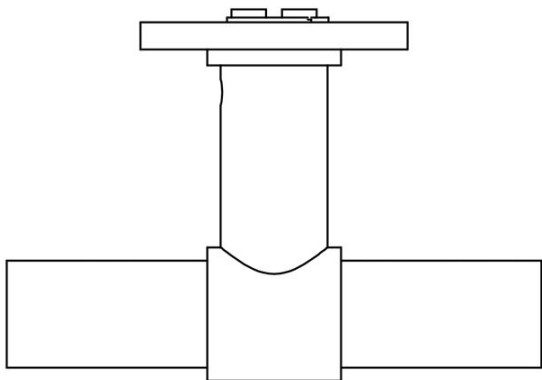

PBT20/50

solid double sprung door handle on rose

Product information

Code: 2701D003BRXX0

Finish: bronze

UNIT: Pair

Collection: ONE

Designer: Piet Boon

EAN code: 8718009284407

ONE by Piet Boon

The ONE series consists of door, window, and furniture fittings and is complemented by bathroom accessories such as soap dispensers and toilet brush holders, which serve to enrich spaces and create a harmonious whole.

Finishes

- satin stainless steel
- satin black
- bronze
- white
- PVD satin black
- PVD satin gold

PBT20/50

solid sprung lever handle attached to rose
 stainless steel
 ideal lock backset 60mm

50

38

100

5