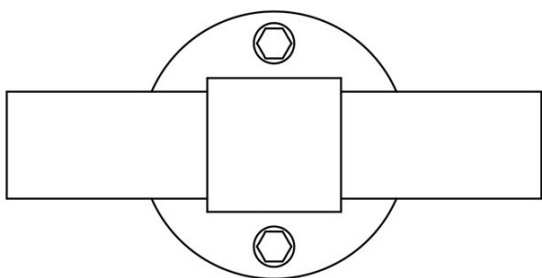

Finishes

- satin stainless steel
- satin black
- bronze
- white
- PVD satin black
- PVD satin gold

PBT20/50

solid sprung lever handle attached to rose
 stainless steel
 ideal lock backset 60mm

50

38

100

5