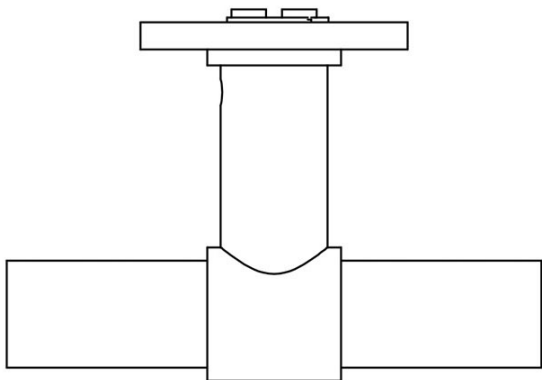

PBT20/50

solid double sprung door handle on rose

Product information

Code: 2701D003NMXX0

Finish: satin black

UNIT: Pair

Collection: ONE

Designer: Piet Boon

EAN code: 8718009195185

ONE by Piet Boon

The ONE series consists of door, window, and furniture fittings and is complemented by bathroom accessories such as soap dispensers and toilet brush holders, which serve to enrich spaces and create a harmonious whole.

Finishes

- satin stainless steel
- satin black
- bronze
- white
- PVD satin black
- PVD satin gold

PBT20/50

solid sprung lever handle attached to rose
 stainless steel
 ideal lock backset 60mm

METALFORM

| | | | |
|--|--|-----------------------|--|
| | | Part number: | |
| | | 2701D003 PBT2050D V01 | |
| Doc no.: | | Description: | |
| 2701D003 PBT2050D V01.dwg | | PBT20/50 | |
| Drawn by: | | Format: | |
| Christian Brimbois | | A3 | |
| Creation date: | | 28-2-2013 | |
| Formani Holland B.V. · Amerikalaan 55 · 6199 AE Maastricht Airport · tel: +31 (0)43 308 90 00 · www.formani.nl · info@formani.nl | | | |