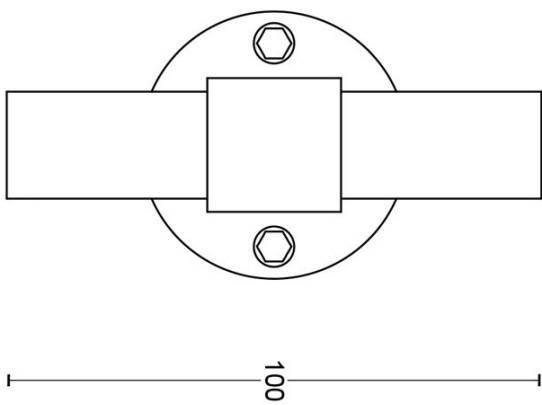

PBT20/50

solid double sprung door handle on rose

Product information

Code: 2701D003NMXX0

Finish: satin black

UNIT: Pair

Collection: ONE

Designer: Piet Boon

EAN code: 8718009195185

ONE by Piet Boon

The ONE series consists of door, window, and furniture fittings and is complemented by bathroom accessories such as soap dispensers and toilet brush holders, which serve to enrich spaces and create a harmonious whole.

Finishes

- satin stainless steel
- satin black
- bronze
- white
- PVD satin black
- PVD satin gold

PBT20/50

solid sprung lever handle attached to rose
 stainless steel
 ideal lock backset 60mm

METALFORM

| | | | |
|--|--|-----------------------|--|
| | | Part number: | |
| | | 2701D003 PBT2050D V01 | |
| Doc no.: | | Description: | |
| 2701D003 PBT2050D V01.dwg | | PBT20/50 | |
| Drawn by: | | Format: | |
| Christian Brimbois | | A3 | |
| Creation date: | | 28-2-2013 | |
| Formani Holland B.V. · Amerikalaan 55 · 6199 AE Maastricht Airport · tel: +31 (0)43 308 90 00 · www.formani.nl · info@formani.nl | | | |