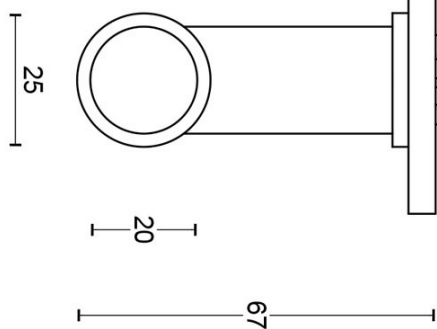

PBT20/50

solid double sprung door handle on rose

Product information

Code: 2701D003NMXX0

Finish: satin black

UNIT: Pair

Collection: ONE

Designer: Piet Boon

EAN code: 8718009195185

ONE by Piet Boon

The ONE series consists of door, window, and furniture fittings and is complemented by bathroom accessories such as soap dispensers and toilet brush holders, which serve to enrich spaces and create a harmonious whole.

Finishes

- satin stainless steel
- satin black
- bronze
- white
- PVD satin black
- PVD satin gold

PBT20/50

solid sprung lever handle attached to rose
 stainless steel
 ideal lock backset 60mm

METALFORM

| | | | |
|--|--|-----------------------|--|
| | | Part number: | |
| | | 2701D003 PBT2050D V01 | |
| Doc no.: | | Description: | |
| 2701D003 PBT2050D V01.dwg | | PBT20/50 | |
| Drawn by: | | Format: | |
| Christian Brimbois | | A3 | |
| Creation date: | | 28-2-2013 | |
| Formani Holland B.V. · Amerikalaan 55 · 6199 AE Maastricht Airport · tel: +31 (0)43 308 90 00 · www.formani.nl · info@formani.nl | | | |