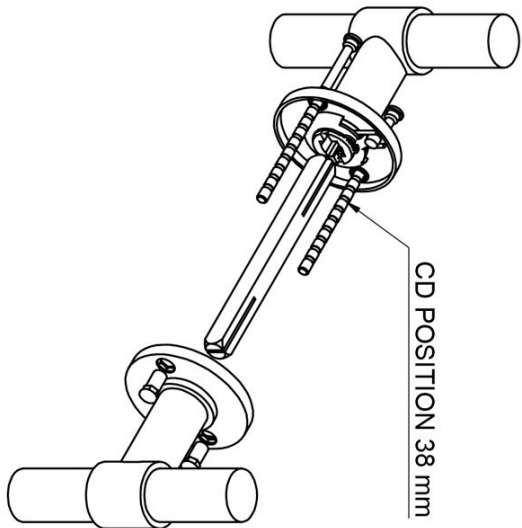

PBT20/50

solid double sprung door handle on rose

Product information

Code: 2701D003NMXX0

Finish: satin black

UNIT: Pair

Collection: ONE

Designer: Piet Boon

EAN code: 8718009195185

ONE by Piet Boon

The ONE series consists of door, window, and furniture fittings and is complemented by bathroom accessories such as soap dispensers and toilet brush holders, which serve to enrich spaces and create a harmonious whole.

Finishes

- satin stainless steel
- satin black
- bronze
- white
- PVD satin black
- PVD satin gold

PBT20/50

solid sprung lever handle attached to rose
 stainless steel
 ideal lock backset 60mm

METALFORM

| | | | |
|--|--|-----------------------|--|
| | | Part number: | |
| | | 2701D003 PBT2050D V01 | |
| Doc no.: | | Description: | |
| 2701D003 PBT2050D V01.dwg | | PBT20/50 | |
| Drawn by: | | Format: | |
| Christian Brimbois | | A3 | |
| Creation date: | | 28-2-2013 | |
| Formani Holland B.V. · Amerikalaan 55 · 6199 AE Maastricht Airport · tel: +31 (0)43 308 90 00 · www.formani.nl · info@formani.nl | | | |