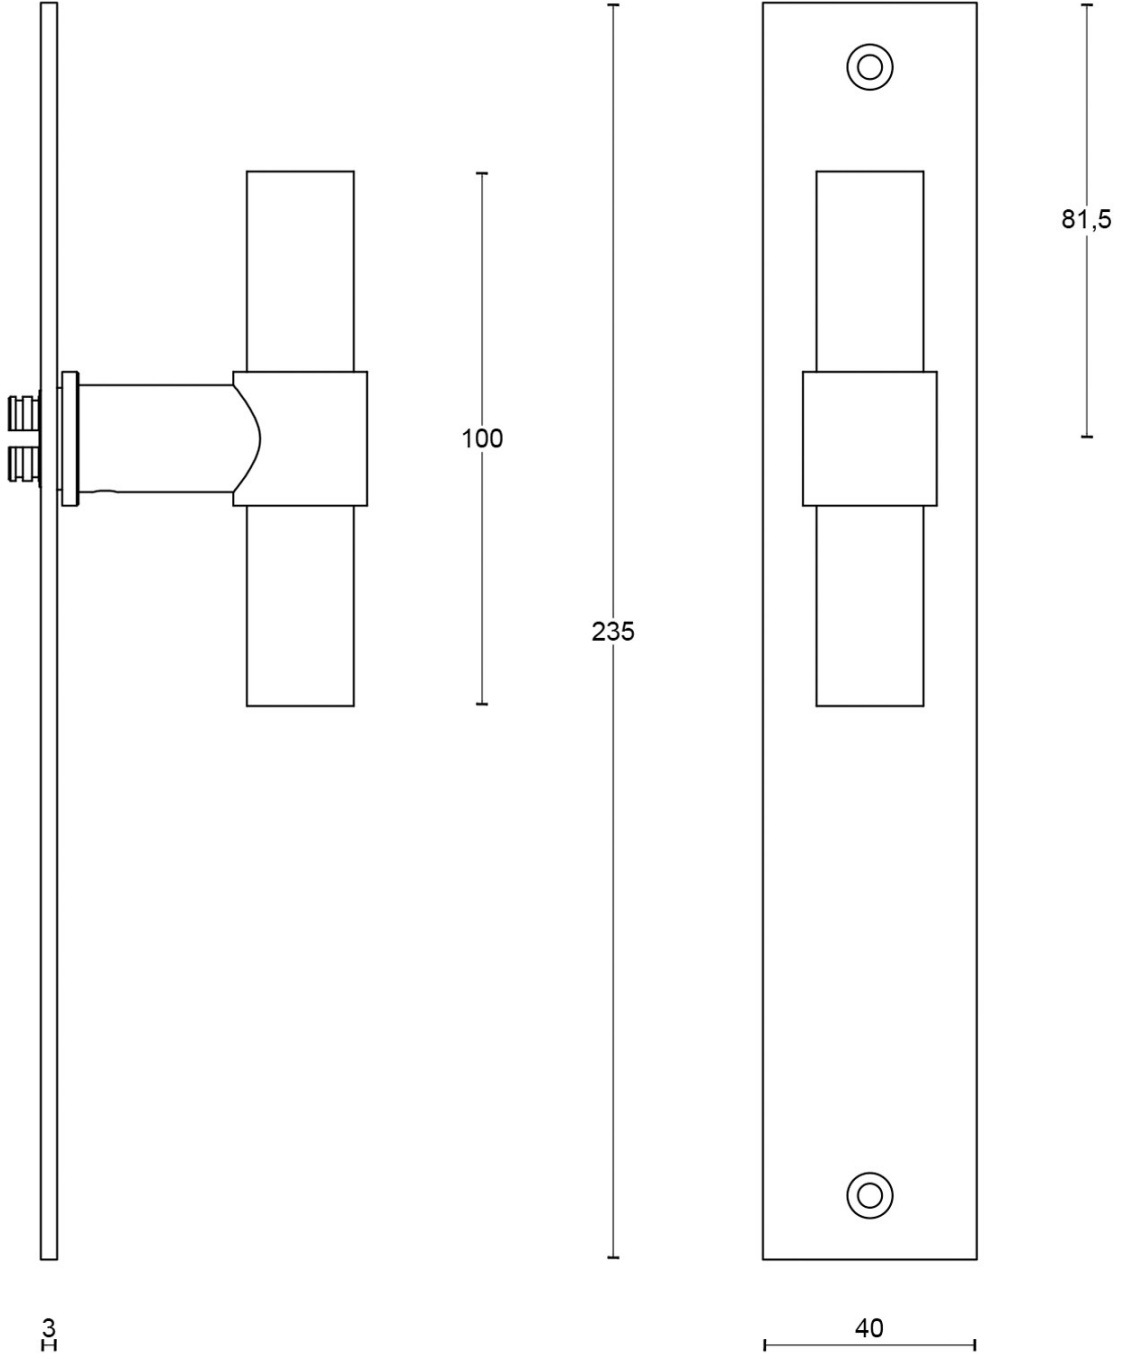

METALFORM

FORMANI®		Part number:		
		Description:		
Doc no.:	2701D003 PBT20P236SFC V02.dwg		A3	
Drawn by:	Christian Brimbois	Creation date:		6-9-2017
FORMANI HOLLAND B.V. EUROPALAAN 12 6199 AB MAASTRICHT-AIRPORT NL T +31 (0)43 308 90 00 INFO@FORMANI.COM FORMANI.COM