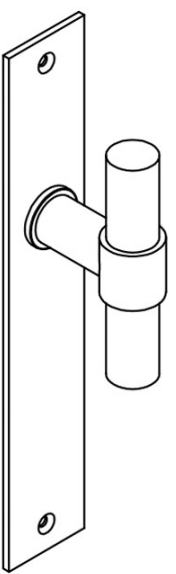

PBT20P236SFC

solid unsprung door handle on blind plate

Product information

Code: 2701D003NMXX0F

Finish: satin black

UNIT: Pair

Collection: ONE

Designer: Piet Boon

EAN code: 8718009211694

ONE by Piet Boon

The ONE series consists of door, window, and furniture fittings and is complemented by bathroom accessories such as soap dispensers and toilet brush holders, which serve to enrich spaces and create a harmonious whole.

Finishes

- satin stainless steel
- satin black
- white
- PVD satin black
- PVD satin gold
- bronze

METALFORM

<h1>FORMANI®</h1>		Part number:	
		Description:	
Doc no.:	2701D003 PBT20P236SFC V02.dwg		A3
Drawn by:	Christian Brimbois	Creation date:	
FORMANI HOLLAND B.V. EUROPALAAN 12 6199 AB MAASTRICHT-AIRPORT NL T +31 (0)43 308 90 00 INFO@FORMANI.COM FORMANI.COM			