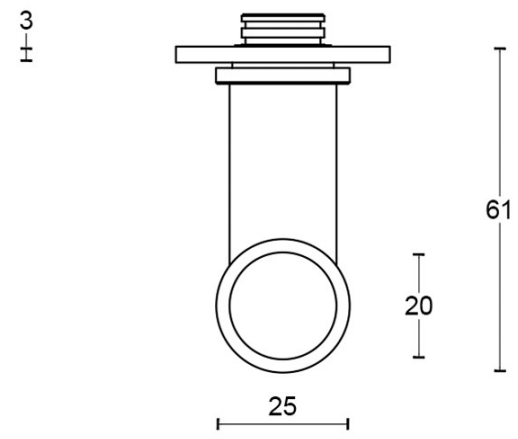

METALFORM

FORMANI®		Part number:		
		Description:		
Doc no.:	2701D003 PBT20P236SFC V02.dwg		A3	
Drawn by:	Christian Brimbois	Creation date:		6-9-2017
FORMANI HOLLAND B.V. EUROPALAAN 12 6199 AB MAASTRICHT-AIRPORT NL T +31 (0)43 308 90 00 INFO@FORMANI.COM FORMANI.COM