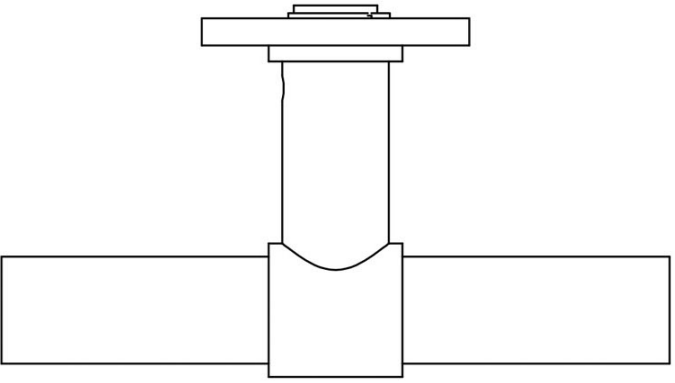

PBT20XL/50

solid double sprung door handle on rose

Product information

Code: 2701D013BMXX0

Finish: white

UNIT: Pair

Collection: ONE

Designer: Piet Boon

EAN code: 8718009195147

ONE by Piet Boon

The ONE series consists of door, window, and furniture fittings and is complemented by bathroom accessories such as soap dispensers and toilet brush holders, which serve to enrich spaces and create a harmonious whole.

Finishes

- satin stainless steel
- satin black
- bronze
- white

PBT20XL/50

solid sprung lever handle attached to rose
stainless steel
ideal lock backset 60mm

FORMANI®

Doc no.: 2701D013 PBT20XL 50 V01.dwg

Drawn by: Christian Brinbois Creation date: 25-3-2013