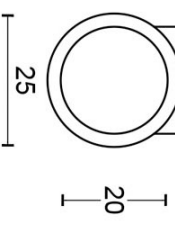

PBT20XL/50

solid double sprung door handle on rose

Product information

Code: 2701D013BMXX0

Finish: white

UNIT: Pair

Collection: ONE

Designer: Piet Boon

Finishes

- satin stainless steel
- satin black
- bronze
- white

PBT20XL/50

solid sprung lever handle attached to rose
stainless steel
ideal lock backset 60mm

FORMANI®

Doc no.: 2701D013 PBT20XL 50 V01.dwg

Drawn by: Christian Brinbois Creation date: 25-3-2013