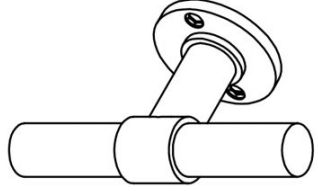

PBT20XL/50

solid double sprung door handle on rose

Product information

Code: 2701D013BMXX0

Finish: white

UNIT: Pair

Collection: ONE

Designer: Piet Boon

EAN code: 8718009195147

ONE by Piet Boon

The ONE series consists of door, window, and furniture fittings and is complemented by bathroom accessories such as soap dispensers and toilet brush holders, which serve to enrich spaces and create a harmonious whole.

Finishes

- satin stainless steel
- satin black
- bronze
- white

PBT20XL/50

solid sprung lever handle attached to rose
stainless steel
ideal lock backset 60mm

FORMANI®

Doc no.: 2701D013 PBT20XL 50 V01.dwg

Drawn by: Christian Brinbois Creation date: 25-3-2013