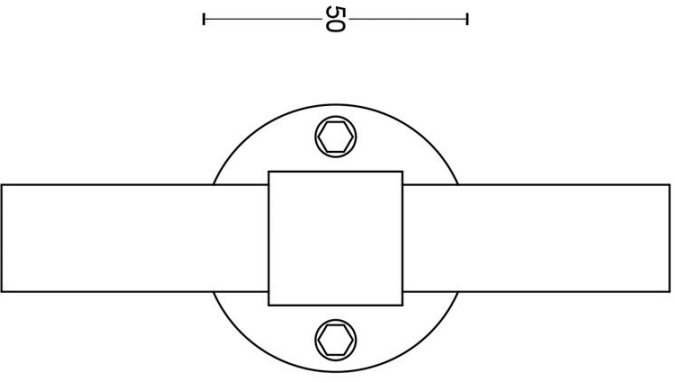

PBT20XL/50

solid double sprung door handle on rose

Product information

Code: 2701D013BMXX0

Finish: white

UNIT: Pair

Collection: ONE

Designer: Piet Boon

EAN code: 8718009195147

ONE by Piet Boon

The ONE series consists of door, window, and furniture fittings and is complemented by bathroom accessories such as soap dispensers and toilet brush holders, which serve to enrich spaces and create a harmonious whole.

Finishes

- satin stainless steel
- satin black
- bronze
- white

PBT20XL/50

solid sprung lever handle attached to rose
stainless steel
ideal lock backset 60mm

FORMANI®

Doc no.: 2701D013 PBT20XL 50 V01.dwg

Drawn by: Christian Brinbois Creation date: 25-3-2013