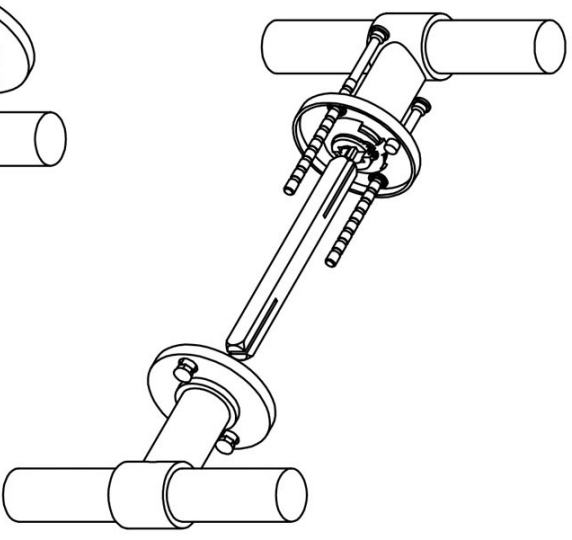

PBT20XL/50

solid double sprung door handle on rose

Product information

Code: 2701D013BMXX0

Finish: white

UNIT: Pair

Collection: ONE

Designer: Piet Boon

EAN code: 8718009195147

ONE by Piet Boon

The ONE series consists of door, window, and furniture fittings and is complemented by bathroom accessories such as soap dispensers and toilet brush holders, which serve to enrich spaces and create a harmonious whole.

Finishes

- satin stainless steel
- satin black
- bronze
- white

PBT20XL/50

solid sprung lever handle attached to rose
stainless steel
ideal lock backset 60mm

FORMANI®

Doc no.: 2701D013 PBT20XL 50 V01.dwg

Drawn by: Christian Brinbois Creation date: 25-3-2013