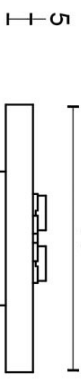

PBT20XL/50

solid double sprung door handle on rose

Product information

Code: 2701D013BMXX0

Finish: white

UNIT: Pair

Collection: ONE

Designer: Piet Boon

Finishes

- satin stainless steel
- satin black
- bronze
- white

PBT20XL/50

solid sprung lever handle attached to rose
stainless steel
ideal lock backset 60mm

FORMANI®

Doc no.: 2701D013 PBT20XL 50 V01.dwg

Drawn by: Christian Brinbois Creation date: 25-3-2013