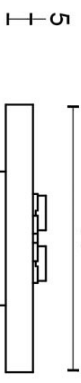

PBT20XL/50

solid double sprung door handle on rose

Product information

Code: 2701D013BRXX0

Finish: bronze

UNIT: Pair

Collection: ONE

Designer: Piet Boon

Finishes

- satin stainless steel
- satin black
- bronze
- white

PBT20XL/50

solid sprung lever handle attached to rose
 stainless steel
 ideal lock backset 60mm

METALFORM

5

50

25

20

67

50

125

38

| | | | |
|-----------------------------|--|--|--|
| <p>FORMANI®</p> | | Part number: | |
| | | PBT20XL/50 | |
| Doc no.: | | Description: | |
| 2701D013 PBT20XL 50 V01.dwg | | PBT20XL/50 | |
| Drawn by: | | Format: | |
| Christian Brinbois | | A3 | |
| Creation date: | | Formani Holland B.V. · Amerikalaan 55 · 6199 AE Maastricht Airport · tel: +31 (0)43 308 90 00 · www.formani.nl · info@formani.nl | |
| 25-3-2013 | | | |