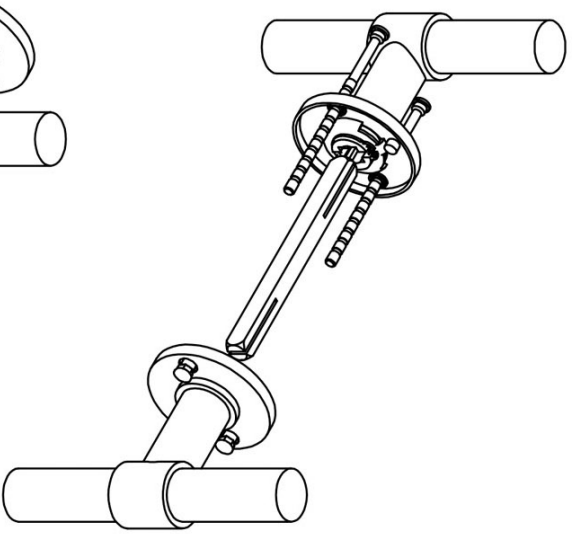

PBT20XL/50

solid double sprung door handle on rose

Product information

Code: 2701D013BRXX0

Finish: bronze

UNIT: Pair

Collection: ONE

Designer: Piet Boon

EAN code: 8718009322444

ONE by Piet Boon

The ONE series consists of door, window, and furniture fittings and is complemented by bathroom accessories such as soap dispensers and toilet brush holders, which serve to enrich spaces and create a harmonious whole.

Finishes

- satin stainless steel
- satin black
- bronze
- white

PBT20XL/50

solid sprung lever handle attached to rose
 stainless steel
 ideal lock backset 60mm

METALFORM

5

50

25