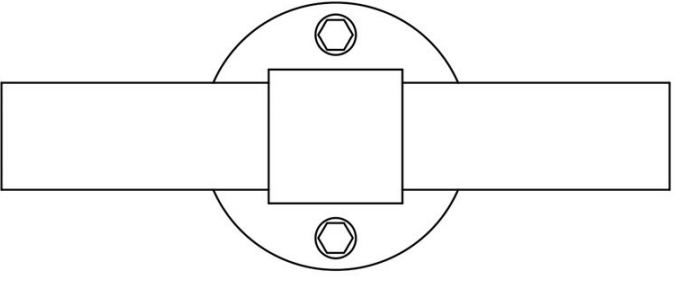

5

50

25

20

67

50