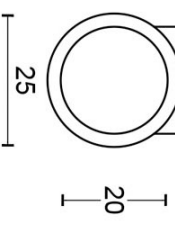

Finishes

- satin stainless steel
- satin black
- bronze
- white

PBT20XL/50

solid sprung lever handle attached to rose
 stainless steel
 ideal lock backset 60mm

METALFORM

5

50

25