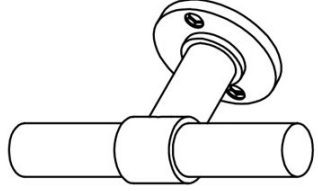

PBT20XL/50

solid double sprung door handle on rose

Product information

Code: 2701D013BRXX0

Finish: bronze

UNIT: Pair

Collection: ONE

Designer: Piet Boon

EAN code: 8718009322444

ONE by Piet Boon

The ONE series consists of door, window, and furniture fittings and is complemented by bathroom accessories such as soap dispensers and toilet brush holders, which serve to enrich spaces and create a harmonious whole.

Finishes

- satin stainless steel
- satin black
- bronze
- white

PBT20XL/50

solid sprung lever handle attached to rose
 stainless steel
 ideal lock backset 60mm

METALFORM

5

50

25