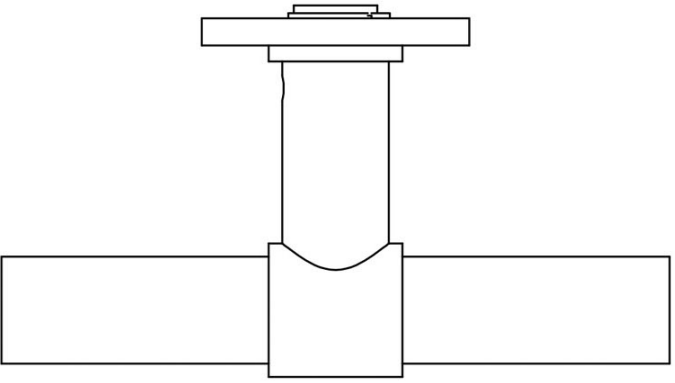

PBT20XL/50

solid double sprung door handle on rose

Product information

Code: 2701D013BRXX0

Finish: bronze

UNIT: Pair

Collection: ONE

Designer: Piet Boon

EAN code: 8718009322444

ONE by Piet Boon

The ONE series consists of door, window, and furniture fittings and is complemented by bathroom accessories such as soap dispensers and toilet brush holders, which serve to enrich spaces and create a harmonious whole.

Finishes

- satin stainless steel
- satin black
- bronze
- white

PBT20XL/50

solid sprung lever handle attached to rose
 stainless steel
 ideal lock backset 60mm

METALFORM

5

50

25