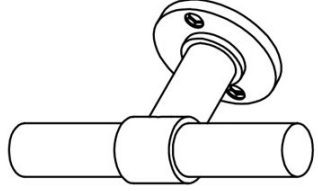

PBT20XL/50

solid double sprung door handle on rose

Product information

Code: 2701D013INXX0

Finish: satin stainless steel

UNIT: Pair

Collection: ONE

Designer: Piet Boon

EAN code: 8718009185520

ONE by Piet Boon

The ONE series consists of door, window, and furniture fittings and is complemented by bathroom accessories such as soap dispensers and toilet brush holders, which serve to enrich spaces and create a harmonious whole.

Finishes

- satin stainless steel
- satin black
- bronze
- white

PBT20XL/50

solid sprung lever handle attached to rose
stainless steel
ideal lock backset 60mm

METALFORM

FORMANI®		Part number:
Doc no.:	2701D013 PBT20XL 50 V01.dwg	Description:
Drawn by:	Christian Brinbois	PBT20XL/50
Creation date:	25-3-2013	Format:
Formani Holland B.V. · Amerikalaan 55 · 6199 AE Maastricht Airport · tel: +31 (0)43 308 90 00 · www.formani.nl · info@formani.nl		A3