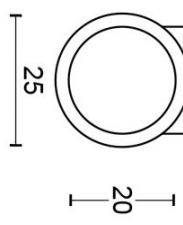

PBT20XL/50

solid double sprung door handle on rose

Product information

Code: 2701D013INXX0

Finish: satin stainless steel

UNIT: Pair

Collection: ONE

Designer: Piet Boon

Finishes

- satin stainless steel
- satin black
- bronze
- white

PBT20XL/50

solid sprung lever handle attached to rose
stainless steel
ideal lock backset 60mm

METALFORM

FORMANI®		Part number:
Doc no.:	2701D013 PBT20XL 50 V01.dwg	Description:
Drawn by:	Christian Brinbois	PBT20XL/50
Creation date:	25-3-2013	Format:
Formani Holland B.V. · Amerikalaan 55 · 6199 AE Maastricht Airport · tel: +31 (0)43 308 90 00 · www.formani.nl · info@formani.nl		A3