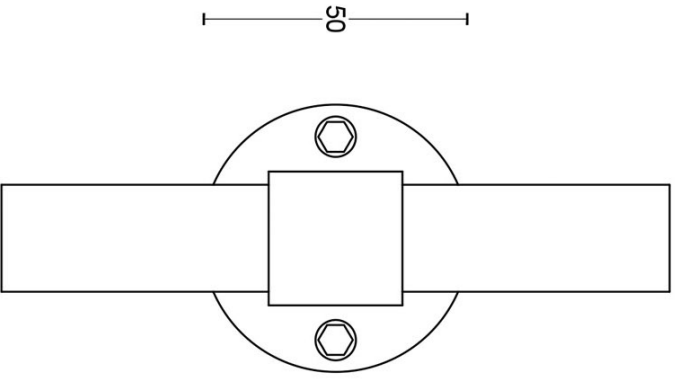

PBT20XL/50

solid double sprung door handle on rose

Product information

Code: 2701D013INXX0

Finish: satin stainless steel

UNIT: Pair

Collection: ONE

Designer: Piet Boon

EAN code: 8718009185520

ONE by Piet Boon

The ONE series consists of door, window, and furniture fittings and is complemented by bathroom accessories such as soap dispensers and toilet brush holders, which serve to enrich spaces and create a harmonious whole.

Finishes

- satin stainless steel
- satin black
- bronze
- white

PBT20XL/50

solid sprung lever handle attached to rose
stainless steel
ideal lock backset 60mm

METALFORM

FORMANI®		Part number:
Doc no.:	2701D013 PBT20XL 50 V01.dwg	Description:
Drawn by:	Christian Brinbois	PBT20XL/50
Creation date:	25-3-2013	Format:
Formani Holland B.V. · Amerikalaan 55 · 6199 AE Maastricht Airport · tel: +31 (0)43 308 90 00 · www.formani.nl · info@formani.nl		A3