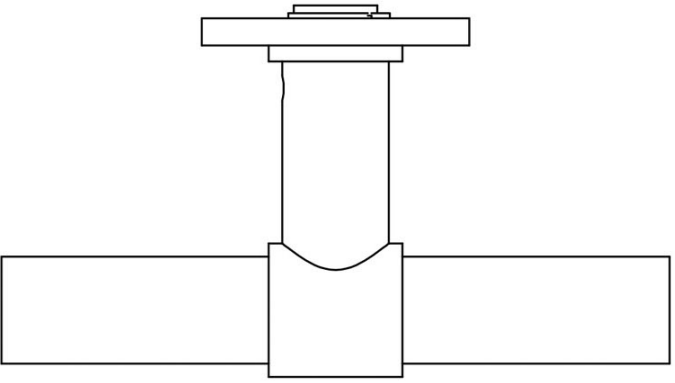

PBT20XL/50

solid double sprung door handle on rose

Product information

Code: 2701D013INXX0

Finish: satin stainless steel

UNIT: Pair

Collection: ONE

Designer: Piet Boon

EAN code: 8718009185520

ONE by Piet Boon

The ONE series consists of door, window, and furniture fittings and is complemented by bathroom accessories such as soap dispensers and toilet brush holders, which serve to enrich spaces and create a harmonious whole.

Finishes

- satin stainless steel
- satin black
- bronze
- white

PBT20XL/50

solid sprung lever handle attached to rose
stainless steel
ideal lock backset 60mm

METALFORM

FORMANI®		Part number:
Doc no.:	2701D013 PBT20XL 50 V01.dwg	Description:
Drawn by:	Christian Brinbois	PBT20XL/50
Creation date:	25-3-2013	Format:
Formani Holland B.V. · Amerikalaan 55 · 6199 AE Maastricht Airport · tel: +31 (0)43 308 90 00 · www.formani.nl · info@formani.nl		A3