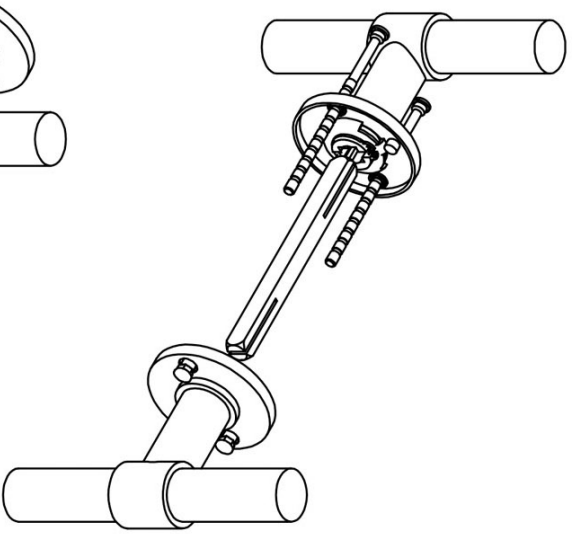

PBT20XL/50

solid double sprung door handle on rose

Product information

Code: 2701D013INXX0

Finish: satin stainless steel

UNIT: Pair

Collection: ONE

Designer: Piet Boon

EAN code: 8718009185520

ONE by Piet Boon

The ONE series consists of door, window, and furniture fittings and is complemented by bathroom accessories such as soap dispensers and toilet brush holders, which serve to enrich spaces and create a harmonious whole.

Finishes

- satin stainless steel
- satin black
- bronze
- white

PBT20XL/50

solid sprung lever handle attached to rose
stainless steel
ideal lock backset 60mm

METALFORM

FORMANI®		Part number:
Doc no.:	2701D013 PBT20XL 50 V01.dwg	Description:
Drawn by:	Christian Brinbois	PBT20XL/50
Creation date:	25-3-2013	Format:
Formani Holland B.V. · Amerikalaan 55 · 6199 AE Maastricht Airport · tel: +31 (0)43 308 90 00 · www.formani.nl · info@formani.nl		A3