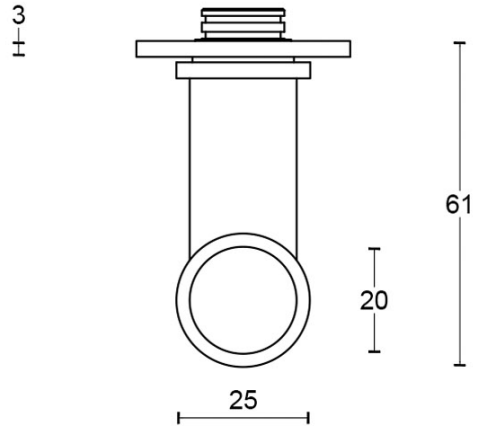

METALFORM

FORMANI®		Part number:	
		Description:	
Doc no.:	2701D013 PBT20XLP236SFC V01.dwg		Format:
Drawn by:	Christian Brimbois	Creation date:	6-9-2017
FORMANI HOLLAND B.V. EUROPALAAN 12 6199 AB MAASTRICHT-AIRPORT NL T +31 (0)43 308 90 00 INFO@FORMANI.COM FORMANI.COM			A3