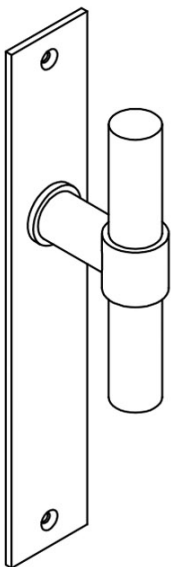

METALFORM

FORMANI®		Part number:	
		Description:	
Doc no.:	2701D013 PBT20XLP236SFC V01.dwg		Format:
Drawn by:	Christian Brimbois	Creation date:	6-9-2017
FORMANI HOLLAND B.V. EUROPALAAN 12 6199 AB MAASTRICHT-AIRPORT NL T +31 (0)43 308 90 00 INFO@FORMANI.COM FORMANI.COM			A3