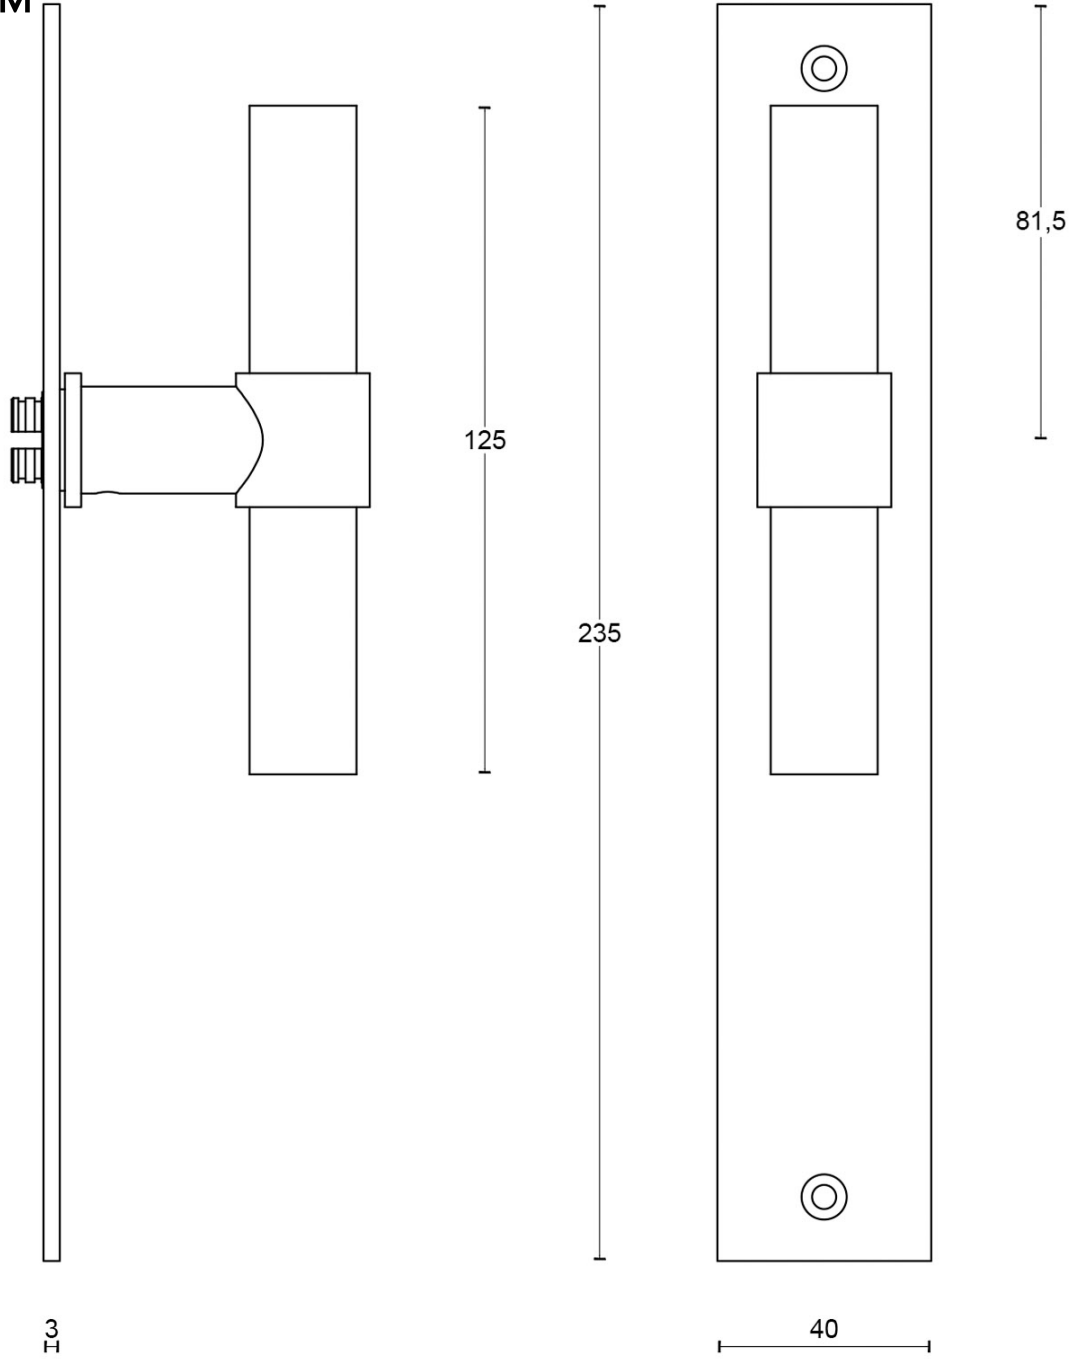

METALFORM

FORMANI®		Part number:	
		Description:	
Doc no.:	2701D013 PBT20XLP236SFC V01.dwg		Format:
Drawn by:	Christian Brimbois	Creation date:	6-9-2017
FORMANI HOLLAND B.V. EUROPALAAN 12 6199 AB MAASTRICHT-AIRPORT NL T +31 (0)43 308 90 00 INFO@FORMANI.COM FORMANI.COM			A3