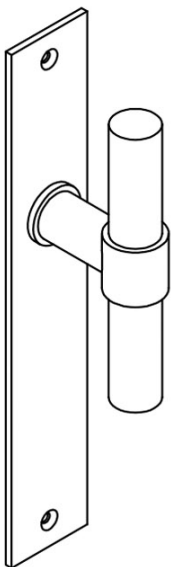

PBT20XLP236SFC

solid unsprung door handle on blind plate

Product information

Code: 2701D013INXX0F

Finish: satin stainless steel

UNIT: Pair

Collection: ONE

Designer: Piet Boon

EAN code: 8718009211830

ONE by Piet Boon

The ONE series consists of door, window, and furniture fittings and is complemented by bathroom accessories such as soap dispensers and toilet brush holders, which serve to enrich spaces and create a harmonious whole.

Finishes

- satin stainless steel
- satin black
- white
- bronze

METALFORM

<h1>FORMANI®</h1>		Part number:	
		Description:	
Doc no.: 2701D013 PBT20XLP236SFC V01.dwg		A3	
Drawn by: Christian Brimbois	Creation date: 6-9-2017		
FORMANI HOLLAND B.V. EUROPALAAN 12 6199 AB MAASTRICHT-AIRPORT NL T +31 (0)43 308 90 00 INFO@FORMANI.COM FORMANI.COM			