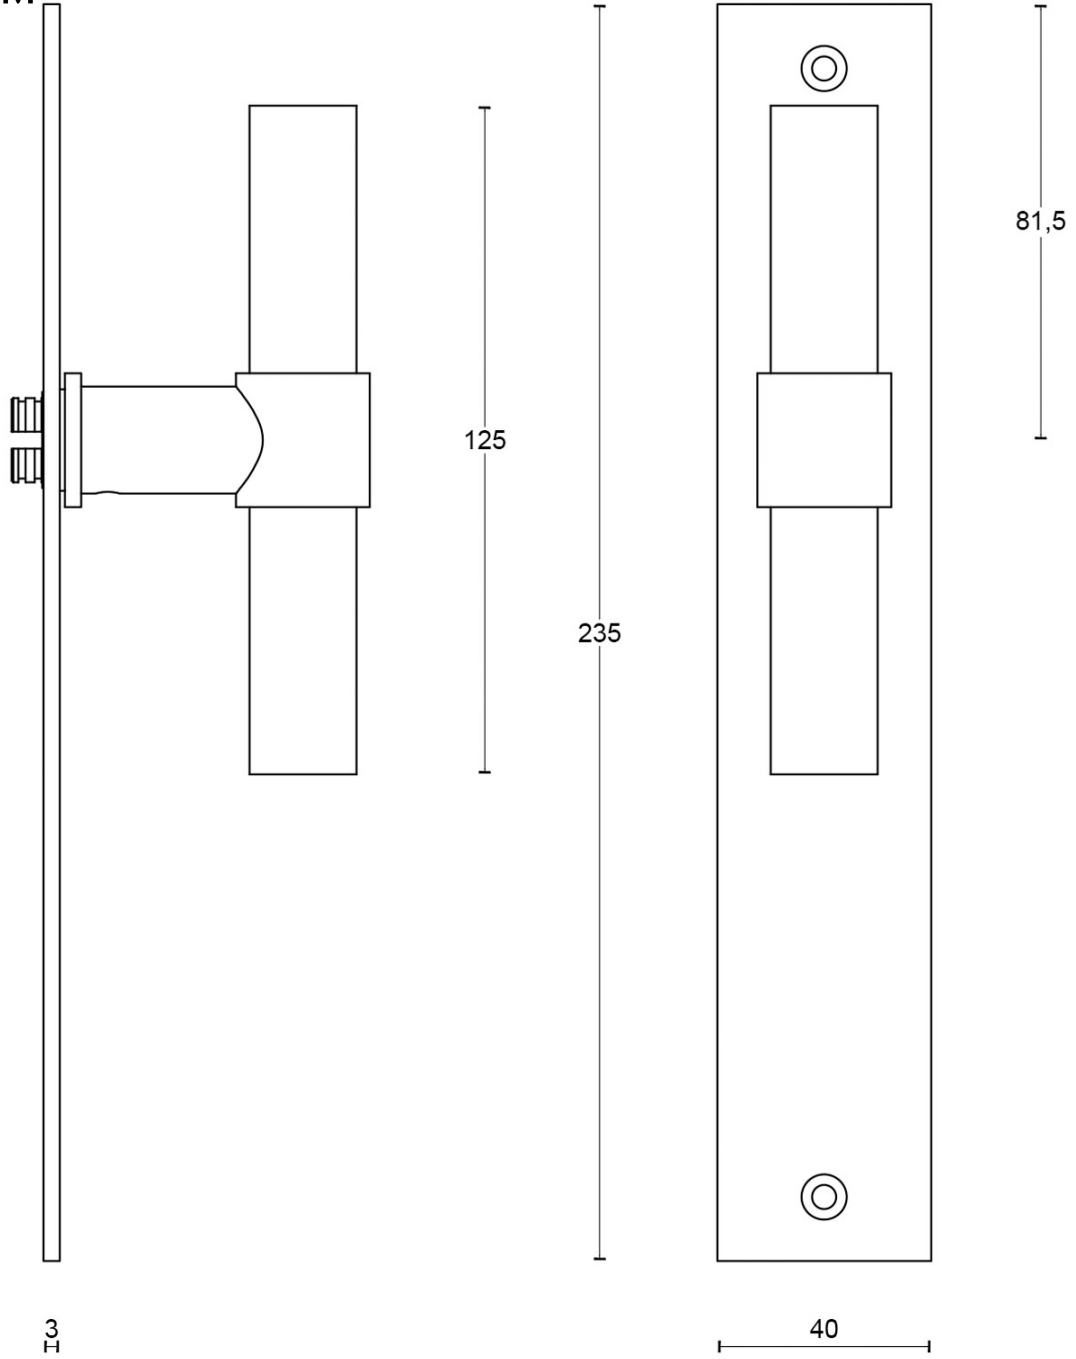

METALFORM

FORMANI®		Part number:	
		Description:	
Doc no.: 2701D013 PBT20XLP236SFC V01.dwg		A3	
Drawn by: Christian Brimbois	Creation date: 6-9-2017		
FORMANI HOLLAND B.V. EUROPALAAN 12 6199 AB MAASTRICHT-AIRPORT NL T +31 (0)43 308 90 00 INFO@FORMANI.COM FORMANI.COM