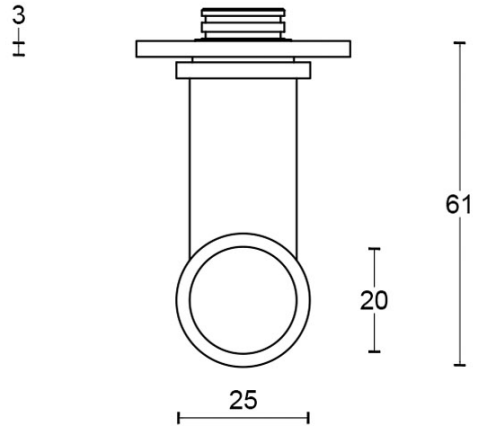

METALFORM

FORMANI®		Part number:	
		Description:	
Doc no.: 2701D013 PBT20XLP236SFC V01.dwg		A3	
Drawn by: Christian Brimbois	Creation date: 6-9-2017		
FORMANI HOLLAND B.V. EUROPALAAN 12 6199 AB MAASTRICHT-AIRPORT NL T +31 (0)43 308 90 00 INFO@FORMANI.COM FORMANI.COM