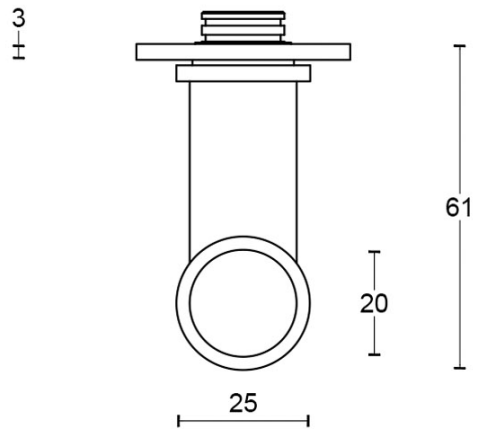

METALFORM

FORMANI®		Part number:		
		Description:		
Doc no.:	2701D013 PBT20XLP236SFC V01.dwg		A3	
Drawn by:	Christian Brimbois	Creation date:		6-9-2017
FORMANI HOLLAND B.V. EUROPALAAN 12 6199 AB MAASTRICHT-AIRPORT NL T +31 (0)43 308 90 00 INFO@FORMANI.COM FORMANI.COM