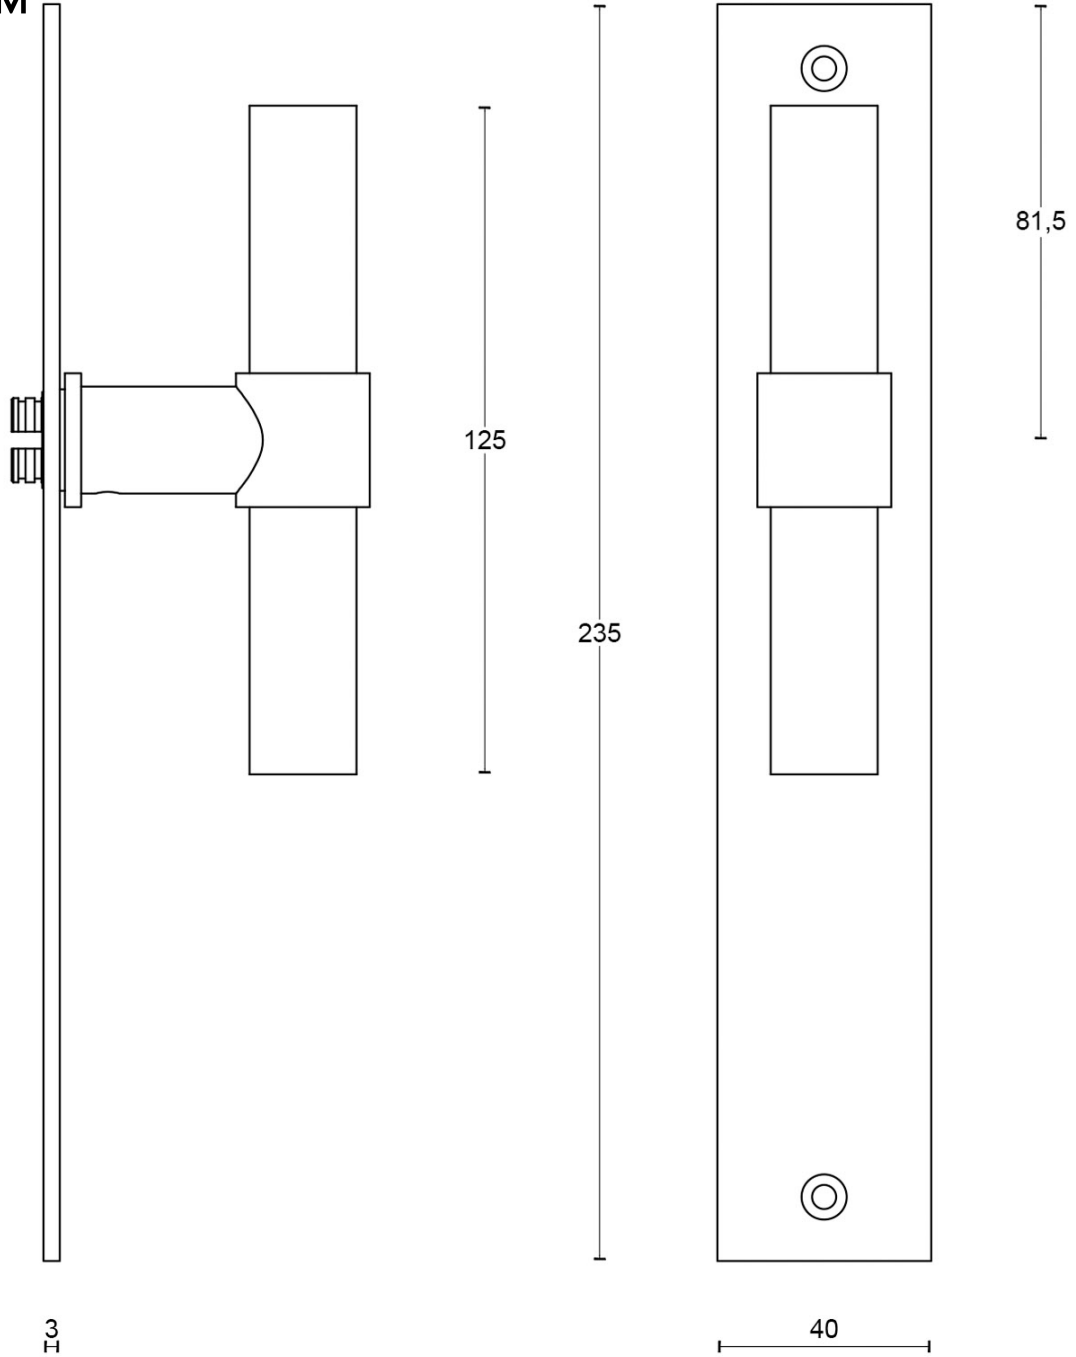

METALFORM

FORMANI®		Part number:		
		Description:		
Doc no.:	2701D013 PBT20XLP236SFC V01.dwg		A3	
Drawn by:	Christian Brimbois	Creation date:		6-9-2017
FORMANI HOLLAND B.V. EUROPALAAN 12 6199 AB MAASTRICHT-AIRPORT NL T +31 (0)43 308 90 00 INFO@FORMANI.COM FORMANI.COM