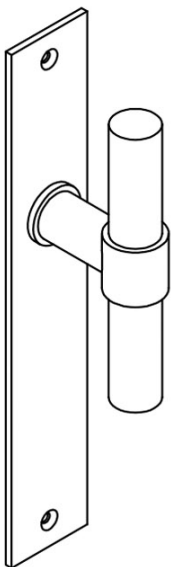

METALFORM

FORMANI®		Part number:		
		Description:		
Doc no.:	2701D013 PBT20XLP236SFC V01.dwg		A3	
Drawn by:	Christian Brimbois	Creation date:		6-9-2017
FORMANI HOLLAND B.V. EUROPALAAN 12 6199 AB MAASTRICHT-AIRPORT NL T +31 (0)43 308 90 00 INFO@FORMANI.COM FORMANI.COM