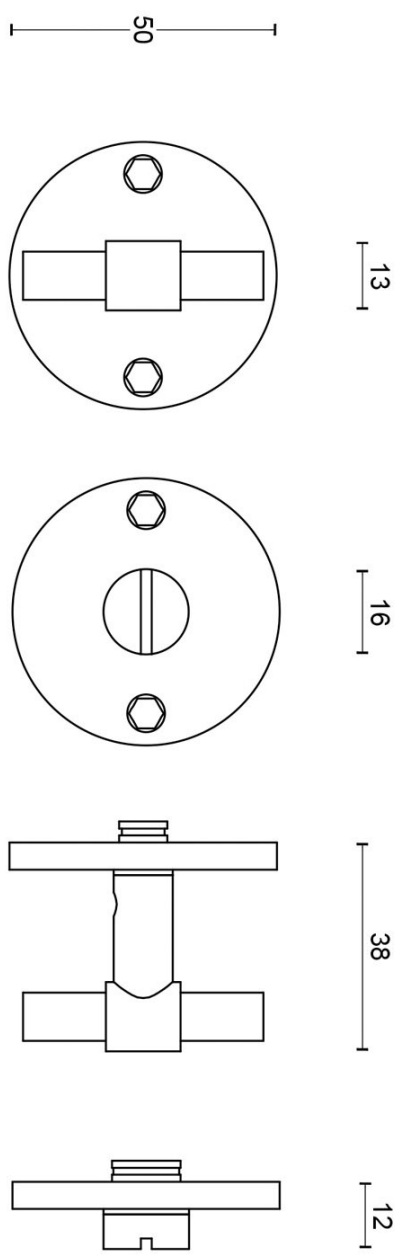

PBWC50

lever handle accessory
privacy set
stainless steel

METALFORM

FORMANI®		Part number:		
Doc no.:	2701T001 PBWC50 V03.dwg	Description:	PBWC50	
Drawn by:	Christian Brimbols	Creation date:	22-3-2013	Format:
Formani Holland B.V. · Amerikalaan 55 · 6199 AE Maastricht Airport · tel: +31 (0)43 308 90 00 · www.formani.nl · info@formani.nl			A3