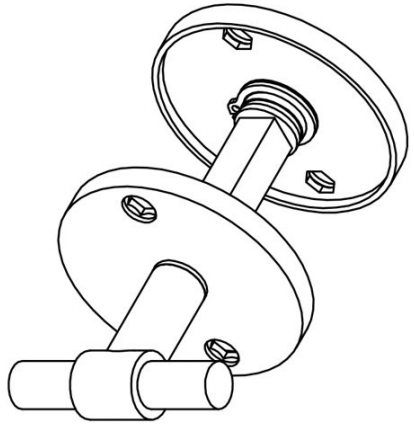

### Product information

Code: 2701T001INXXU

Finish: satin stainless steel

UNIT: Set

Collection: ONE

Designer: Piet Boon

EAN code: 8718009346037

### ONE by Piet Boon

The ONE series consists of door, window, and furniture fittings and is complemented by bathroom accessories such as soap dispensers and toilet brush holders, which serve to enrich spaces and create a harmonious whole.

# PBWC50

lever handle accessory  
privacy set  
stainless steel