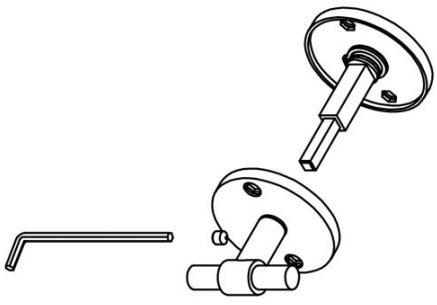

PBWC50

lever handle accessory
privacy set
stainless steel

METALFORM

FORMANI®		Part number:		
Doc no.:	2701T001 PBWC50 V03.dwg	Description:	PBWC50	
Drawn by:	Christian Brimbols	Creation date:	22-3-2013	Format:
Formani Holland B.V. · Amerikalaan 55 · 6199 AE Maastricht Airport · tel: +31 (0)43 308 90 00 · www.formani.nl · info@formani.nl			A3