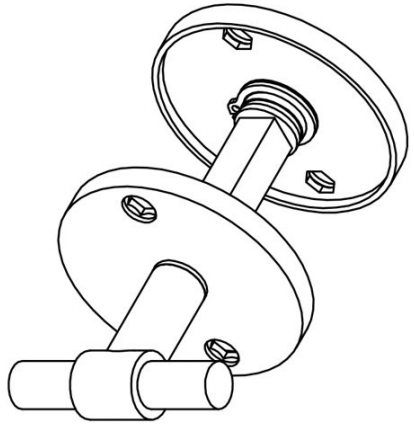

### ONE by Piet Boon

The ONE series consists of door, window, and furniture fittings and is complemented by bathroom accessories such as soap dispensers and toilet brush holders, which serve to enrich spaces and create a harmonious whole.

# PBWC50

lever handle accessory  
privacy set  
stainless steel