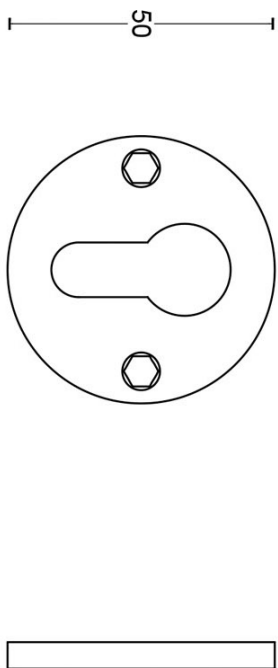

PBY50

lever handle accessory
profile cylinder escutcheon
stainless steel