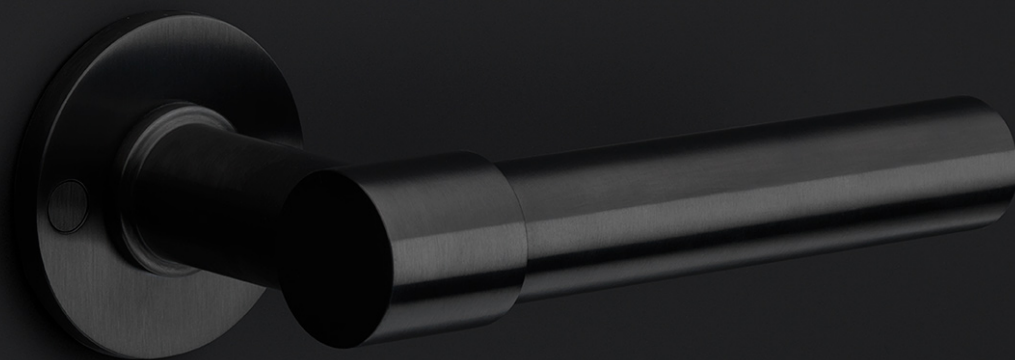

ONE

by Piet Boon

FORMANI®