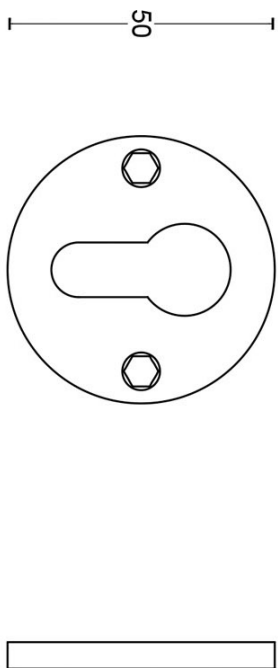

PBY50

lever handle accessory
profile cylinder escutcheon
stainless steel

METALFORM

FORMANI®		Part number:	
Doc no.: 2701Y001 PBY50 V02.dwg		2701Y001 PBY50 V02	
Drawn by: Christian Brimbois		Description:	
Creation date: 28-2-2013		PBY50	
Formani Holland B.V. · Amerikalaan 55 · 6199 AE Maastricht Airport · tel: +31 (0)43 308 90 00 · www.formani.nl · info@formani.nl		Format: A3