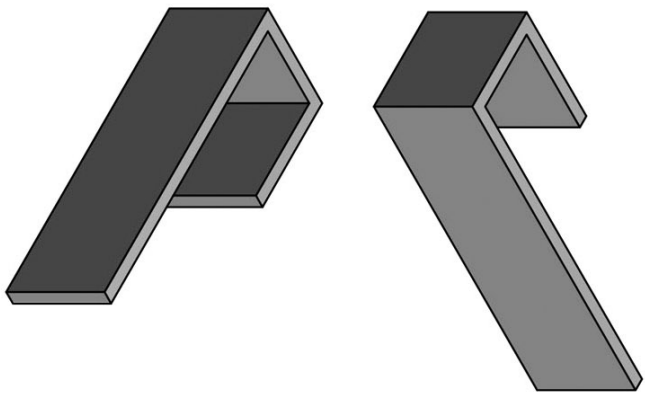

BM100

solid sprung door handle on hidden rose

Product information

Code: 3201D001NMXX0

Finish: satin black

UNIT: Pair

Collection: RIBBON

Designer: Bob Manders

EAN code: 8718009301463

RIBBON by Bob Manders

The RIBBON series is a total concept collection consisting of door, window, and furniture fittings.

Finishes

- satin stainless steel
- satin black

METALFORM

BM100
lever handle
stainless steel

RIBBON

by Bob Manders

A single piece featuring clean lines, welded together as one whole, defines the design of our RIBBON hardware series by Bob Manders. The unique design is based on the architectural style 'Ribbon', to which the series owes its name, where walls, floors, and roofs join to form a single, self-supporting yet interlinked structure. This results in an unbroken sense of movement and momentum as the areas flow into one another. That same principle can also be observed in the hardware series. Traditional handles are composed of three pieces: the rose, the neck, and the lever. This is how the RIBBON lever handle differs: these three parts are made out of just one single piece, with a unique bayonet fixation system. RIBBON is a comprehensive total concept collection that brings together lever handles, window handles, pull handles, cabinet fittings, and other accessories.