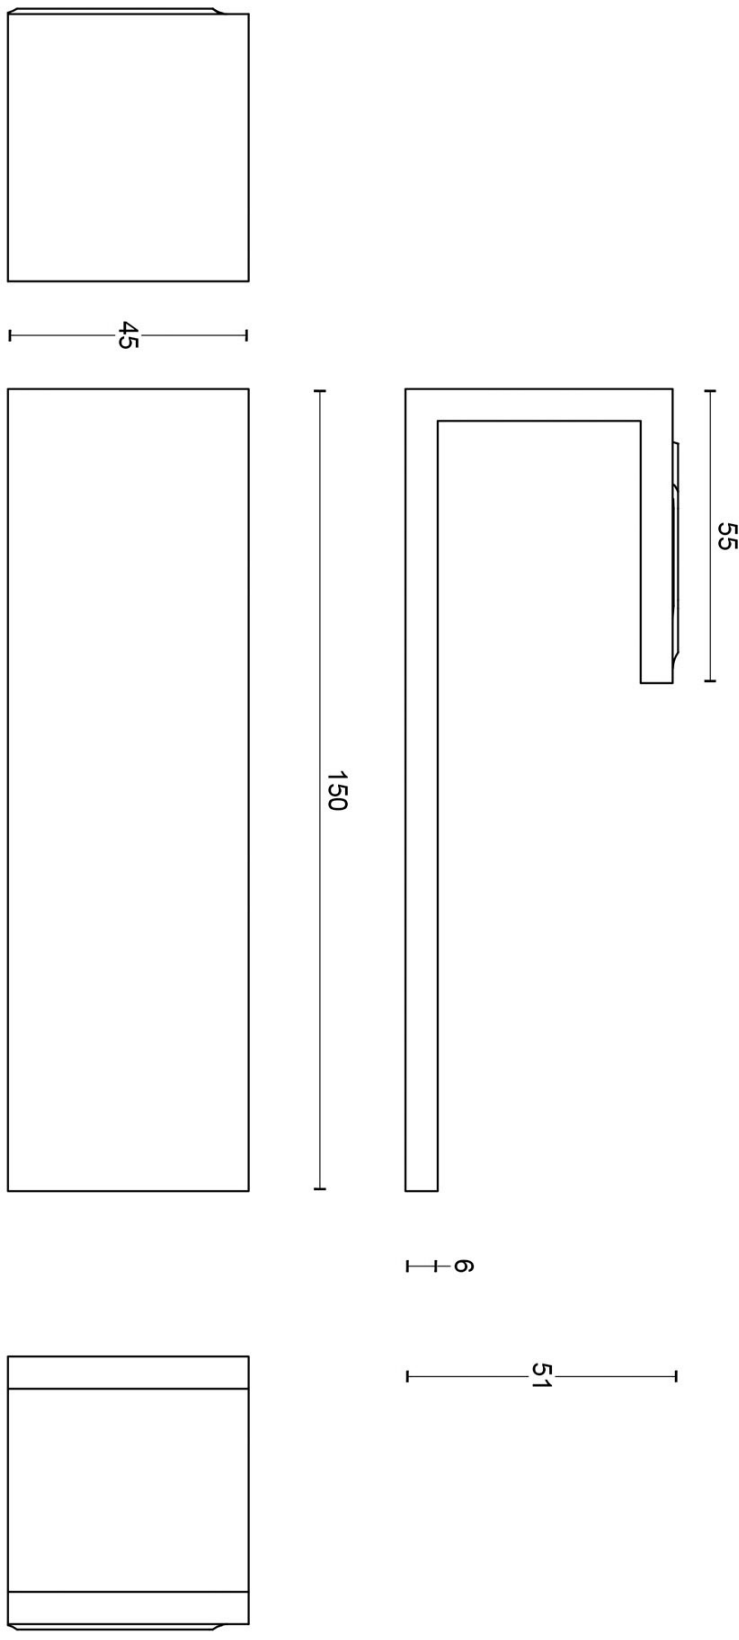

METALFORM

BM100
lever handle
stainless steel

FORMANI®		Part number:	
Doc no.:	3201D001 BM100 V02.dwg	Description:	
Drawn by:	Christian Brimbois	Creation date:	29-8-2014
Formani Holland B.V. · Amerikalaan 55 · 6199 AE Maastricht Airport · tel: +31 (0)43 308 90 00 · www.formani.nl · info@formani.nl		BM100	Format:
			A3