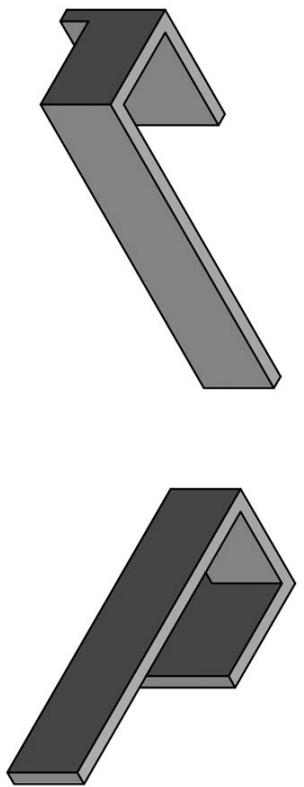

BM101

lever handle
stainless steel

METALFORM

FORMANI®		Part number:	
Doc no.:	3201D002 BM101 V03.dwg	Description:	BM101
Drawn by:	Christian Brimbold	Creation date:	24-3-2014
Formani Holland B.V. · Amelkelaan 55 · 6199 AE Maastricht Airport · tel: +31 (0)43 308 90 00 · www.formani.nl · info@formani.nl		Format:	A3