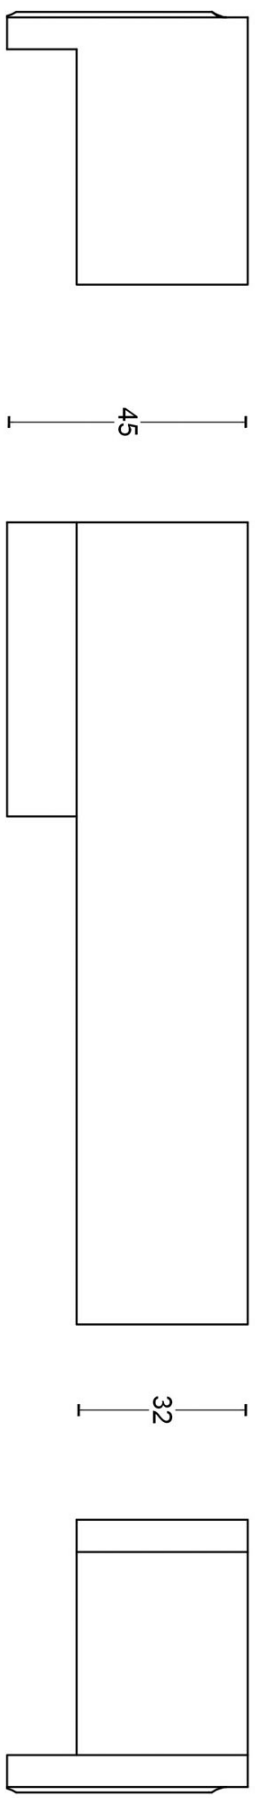

BM101

lever handle
stainless steel

METALFORM

FORMANI®		Part number:	
Doc no.:	3201D002 BM101 V03.dwg	Description:	BM101
Drawn by:	Christian Brimbold	Creation date:	24-3-2014
Formani Holland B.V. · Amelkelaan 55 · 6199 AE Maastricht Airport · tel: +31 (0)43 308 90 00 · www.formani.nl · info@formani.nl		Format:	A3