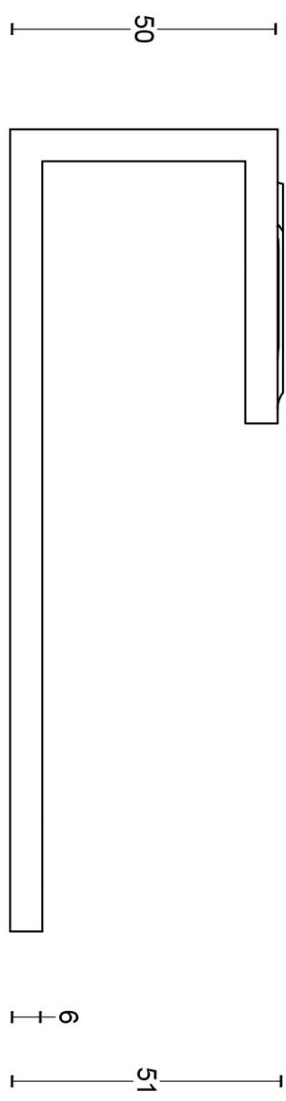

BM101

lever handle
stainless steel

METALFORM

FORMANI®		Part number:	
Doc no.:	3201D002 BM101 V03.dwg	Description:	BM101
Drawn by:	Christian Brimbold	Creation date:	24-3-2014
Formani Holland B.V. · Amelkelaan 55 · 6199 AE Maastricht Airport · tel: +31 (0)43 308 90 00 · www.formani.nl · info@formani.nl		Format:	A3