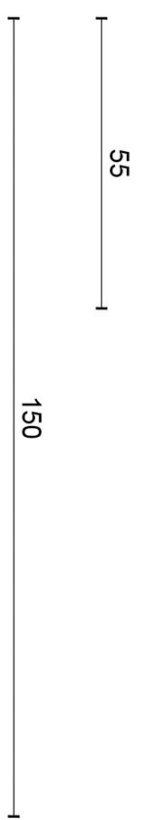

BM101

lever handle
stainless steel

METALFORM

FORMANI®		Part number:	
Doc no.:	3201D002 BM101 V03.dwg	Description:	BM101
Drawn by:	Christian Brimbold	Creation date:	24-3-2014
Formani Holland B.V. · Amelkelaan 55 · 6199 AE Maastricht Airport · tel: +31 (0)43 308 90 00 · www.formani.nl · info@formani.nl		Format:	A3