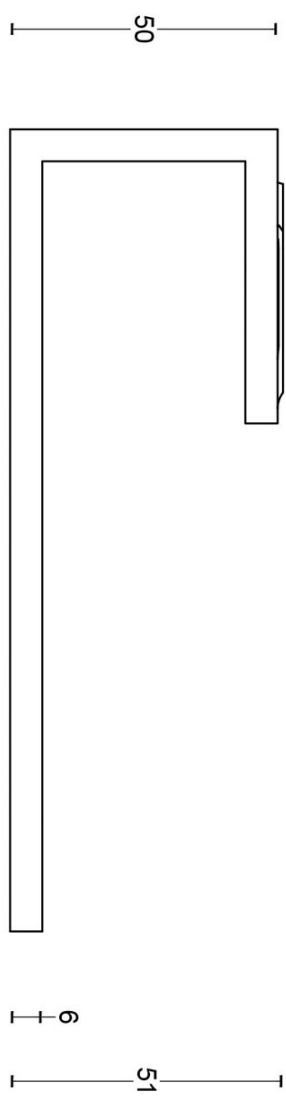

BM101

solid sprung door handle on concealed rose

Product information

Code: 3201D002NMXX0

Finish: satin black

UNIT: Pair

Collection: RIBBON

Designer: Bob Manders

EAN code: 8718009288399

RIBBON by Bob Manders

The RIBBON series is a total concept collection consisting of door, window, and furniture fittings.

Finishes

- satin stainless steel
- satin black

BM101

lever handle
stainless steel