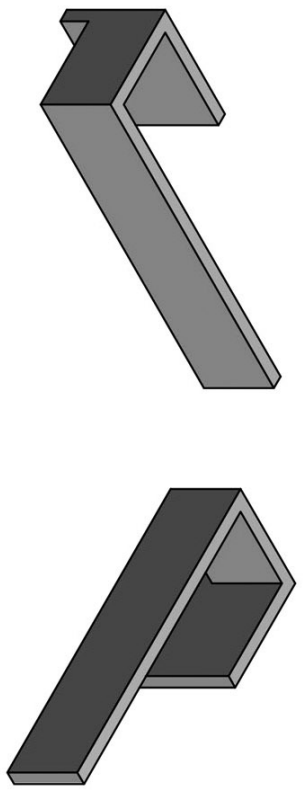

BM101

solid sprung door handle on concealed rose

Product information

Code: 3201D002NMXX0

Finish: satin black

UNIT: Pair

Collection: RIBBON

Designer: Bob Manders

EAN code: 8718009288399

RIBBON by Bob Manders

The RIBBON series is a total concept collection consisting of door, window, and furniture fittings.

Finishes

- satin stainless steel
- satin black

BM101

lever handle
stainless steel

RIBBON

by Bob Manders

A single piece featuring clean lines, welded together as one whole, defines the design of our RIBBON hardware series by Bob Manders. The unique design is based on the architectural style 'Ribbon', to which the series owes its name, where walls, floors, and roofs join to form a single, self-supporting yet interlinked structure. This results in an unbroken sense of movement and momentum as the areas flow into one another. That same principle can also be observed in the hardware series. Traditional handles are composed of three pieces: the rose, the neck, and the lever. This is how the RIBBON lever handle differs: these three parts are made out of just one single piece, with a unique bayonet fixation system. RIBBON is a comprehensive total concept collection that brings together lever handles, window handles, pull handles, cabinet fittings, and other accessories.