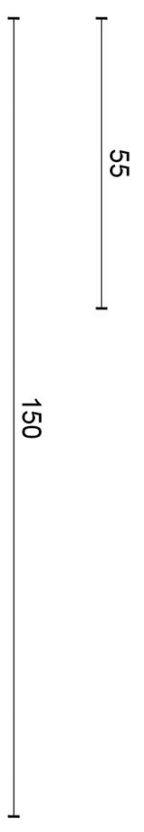

BM101

solid sprung door handle on concealed rose

Product information

Code: 3201D002NMXX0

Finish: satin black

UNIT: Pair

Collection: RIBBON

Designer: Bob Manders

EAN code: 8718009288399

RIBBON by Bob Manders

The RIBBON series is a total concept collection consisting of door, window, and furniture fittings.

Finishes

- satin stainless steel
- satin black

BM101

lever handle
stainless steel

METALFORM

FORMANI®		Part number:	
Doc no.:	3201D002 BM101 V03.dwg	Description:	
Drawn by:	Christian Brimbold	Creation date:	24-3-2014
Formani Holland B.V. · Amelkelaan 55 · 6199 AE Maastricht Airport · tel: +31 (0)43 308 90 00 · www.formani.nl · info@formani.nl		BM101	Format: A3

RIBBON

by Bob Manders

A single piece featuring clean lines, welded together as one whole, defines the design of our RIBBON hardware series by Bob Manders. The unique design is based on the architectural style 'Ribbon', to which the series owes its name, where walls, floors, and roofs join to form a single, self-supporting yet interlinked structure. This results in an unbroken sense of movement and momentum as the areas flow into one another. That same principle can also be observed in the hardware series. Traditional handles are composed of three pieces: the rose, the neck, and the lever. This is how the RIBBON lever handle differs: these three parts are made out of just one single piece, with a unique bayonet fixation system. RIBBON is a comprehensive total concept collection that brings together lever handles, window handles, pull handles, cabinet fittings, and other accessories.