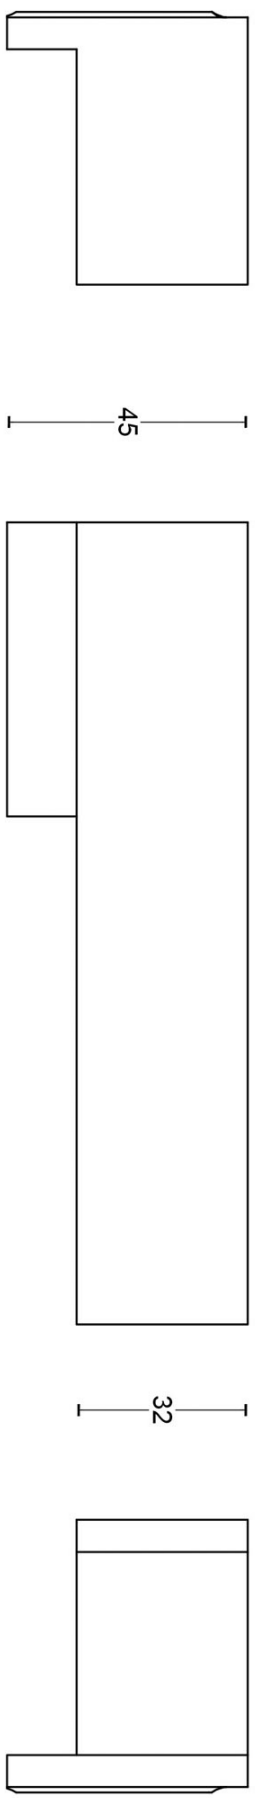

BM101

solid sprung door handle on concealed rose

Product information

Code: 3201D002NMXX0

Finish: satin black

UNIT: Pair

Collection: RIBBON

Designer: Bob Manders

EAN code: 8718009288399

RIBBON by Bob Manders

The RIBBON series is a total concept collection consisting of door, window, and furniture fittings.

Finishes

- satin stainless steel
- satin black

BM101

lever handle
stainless steel

METALFORM

FORMANI®		Part number:	
Doc no.:	3201D002 BM101 V03.dwg	Description:	
Drawn by:	Christian Brimbold	Creation date:	24-3-2014
Formani Holland B.V. · Amelkelaan 55 · 6199 AE Maastricht Airport · tel: +31 (0)43 308 90 00 · www.formani.nl · info@formani.nl		BM101	Format: A3

RIBBON

by Bob Manders

A single piece featuring clean lines, welded together as one whole, defines the design of our RIBBON hardware series by Bob Manders. The unique design is based on the architectural style 'Ribbon', to which the series owes its name, where walls, floors, and roofs join to form a single, self-supporting yet interlinked structure. This results in an unbroken sense of movement and momentum as the areas flow into one another. That same principle can also be observed in the hardware series. Traditional handles are composed of three pieces: the rose, the neck, and the lever. This is how the RIBBON lever handle differs: these three parts are made out of just one single piece, with a unique bayonet fixation system. RIBBON is a comprehensive total concept collection that brings together lever handles, window handles, pull handles, cabinet fittings, and other accessories.