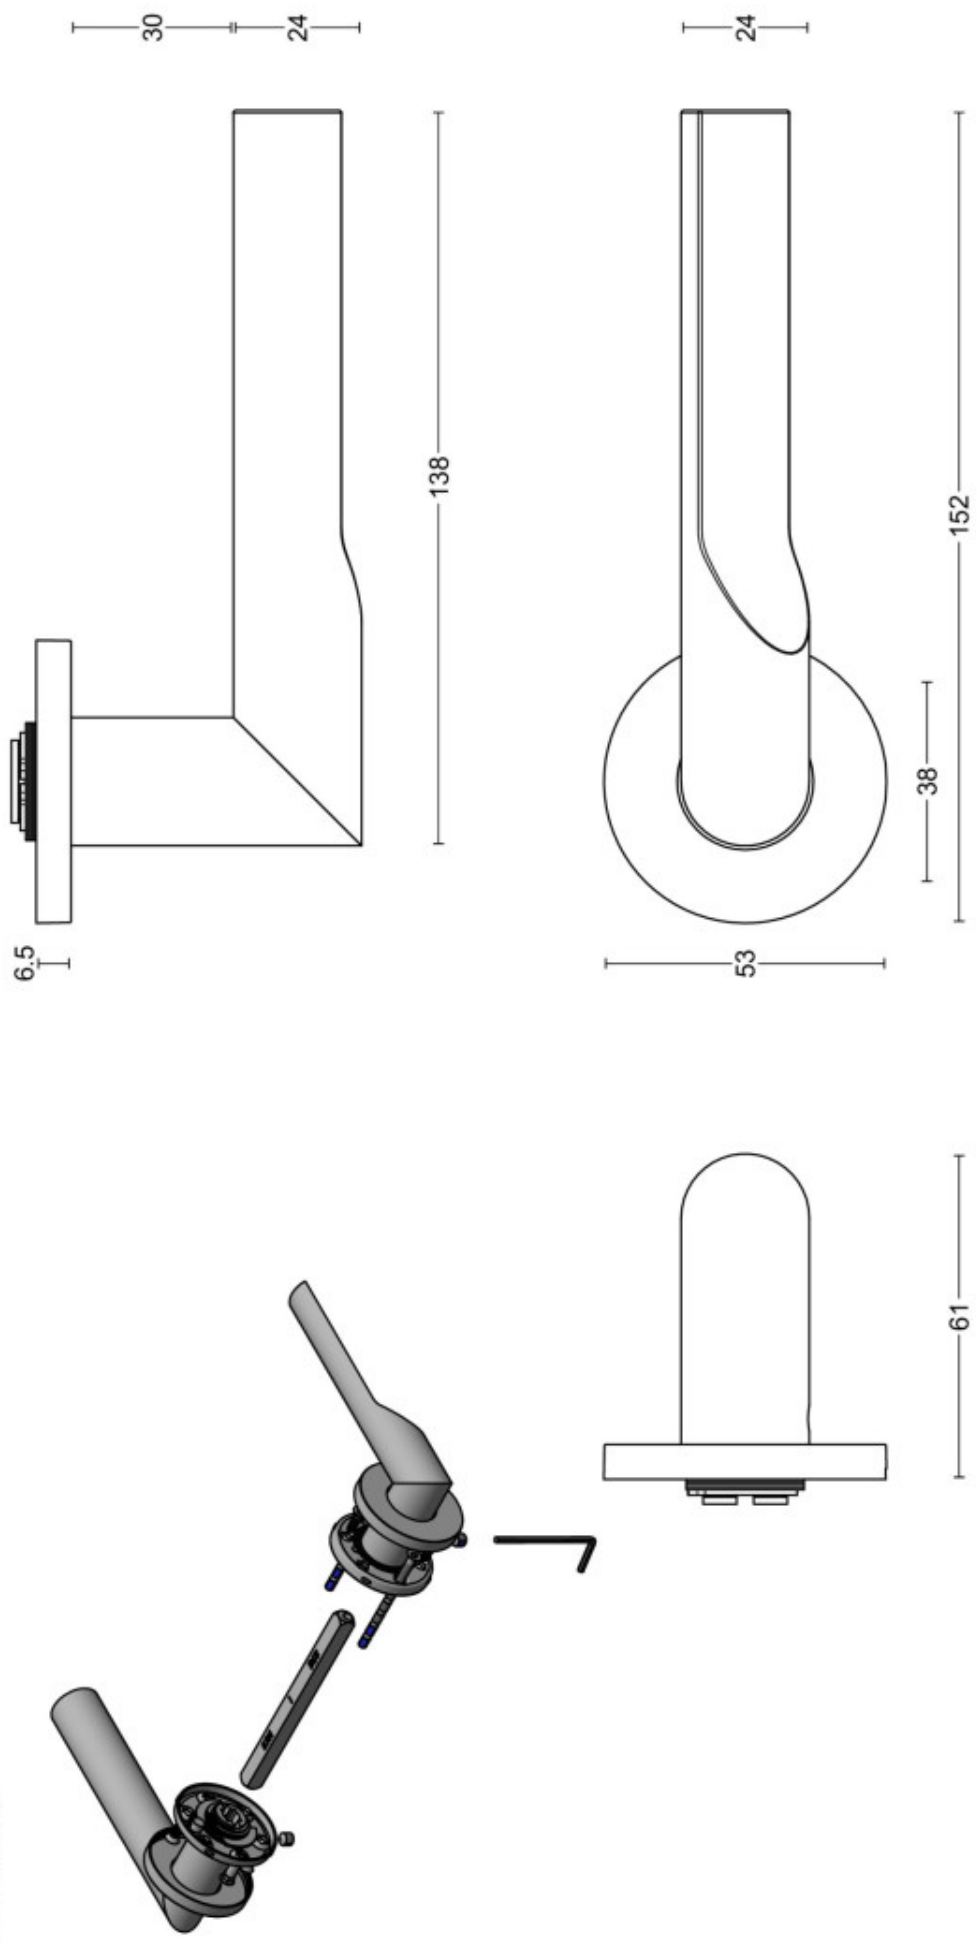

GL101-G

solid sprung door handle on rose

Product information

Code: 4101D002IZXX0

Finish: PVD satin black

UNIT: Pair

Collection: RIVIO

Designer: Gensler

EAN code: 8718009439654

RIVIO by Gensler

The RIVIO series is a total concept collection consisting of door, window, and furniture fittings.

Finishes

- bronze
- PVD satin gold
- satin stainless steel
- PVD satin black

METALFORM

RIVIO GL101G

solid sprung lever handle attached to rose with stainless steel sub-rose stainless steel

FORMANI® FORMANI HOLLAND B.V. EUROFALAN 12 6199 AB MAASTRICHT-AIRPORT NL T: +31 (0)63 308 90 00 WWW.FORMANI.COM WWW.FORMANI.COM	Type :	RIVIO GL101G	Version: V01
	Description:	solid sprung lever handle attached to rose with stainless steel sub-rose stainless steel	Format A3
Formani filename: 4101D002_GL101G_V01.dwg			
Drawn by: Semih Aslan			
Creation date: 31-8-2022			

RIVIO

by Gensler

Transition was the watchword for Gensler when designing RIVIO. Based on the transition from something lighter to something more solid, the flowing cutaways allow the thumb and fingers to engage in a uniquely comfortable way, affording a better grip and making opening and closing easier. Carved through the centre of its circular section, the handle continues its way back to the whole at a gentle incline. Ergonomic and elegant, it's offered in two variants, with either a curve or a 90-degree angle leading to the neck and rose.