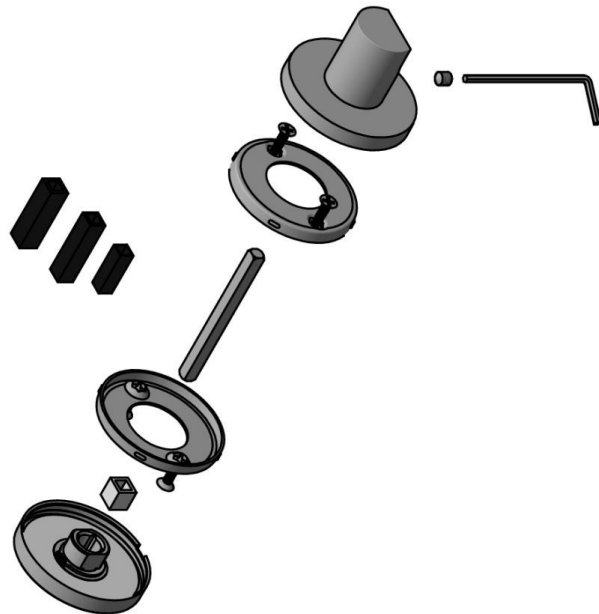

GLWC53

turn and release set including 5/6/7/8 spindle

Product information

Code: 4101T001IZXXU

Finish: PVD satin black

UNIT: Set

Collection: RIVIO

Designer: Gensler

EAN code: 8718009440773

RIVIO by Gensler

The RIVIO series is a total concept collection consisting of door, window, and furniture fittings.

Finishes

- bronze
- PVD satin gold
- satin stainless steel
- PVD satin black

RIVIO GLWC53U
 lever handle accessory
 privacy set
 stainless steel

13.5

37.5

21

24

53

6

30

RIVIO

by Gensler

Transition was the watchword for Gensler when designing RIVIO. Based on the transition from something lighter to something more solid, the flowing cutaways allow the thumb and fingers to engage in a uniquely comfortable way, affording a better grip and making opening and closing easier. Carved through the centre of its circular section, the handle continues its way back to the whole at a gentle incline. Ergonomic and elegant, it's offered in two variants, with either a curve or a 90-degree angle leading to the neck and rose.