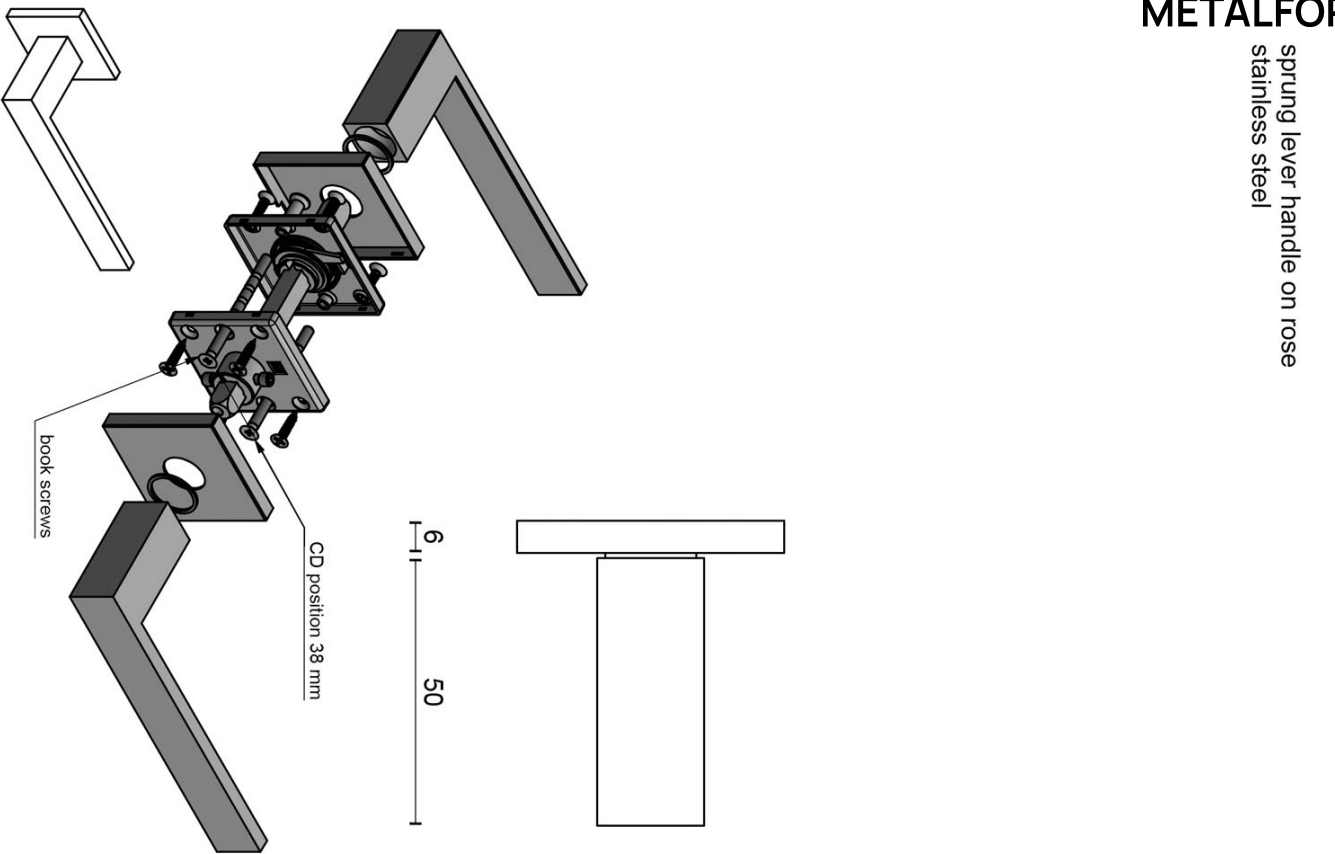

METALFORM

LSQII-G

sprung lever handle on rose
stainless steel

FORMANI®		Part number:	
Doc no.:	2501D022 LSQII-G V03.dwg	Description:	LSQII-G
Drawn by:	Christian Brimbois	Creation date:	2-8-2018
FORMANI HOLLAND B.V. - EUROPALAAN 12 6199 AB MAASTRICHT-AIRPORT NL		T. +31 (0)43 308 90 00	INFO@FORMANI.COM FORMANI.COM
		Format:	A3