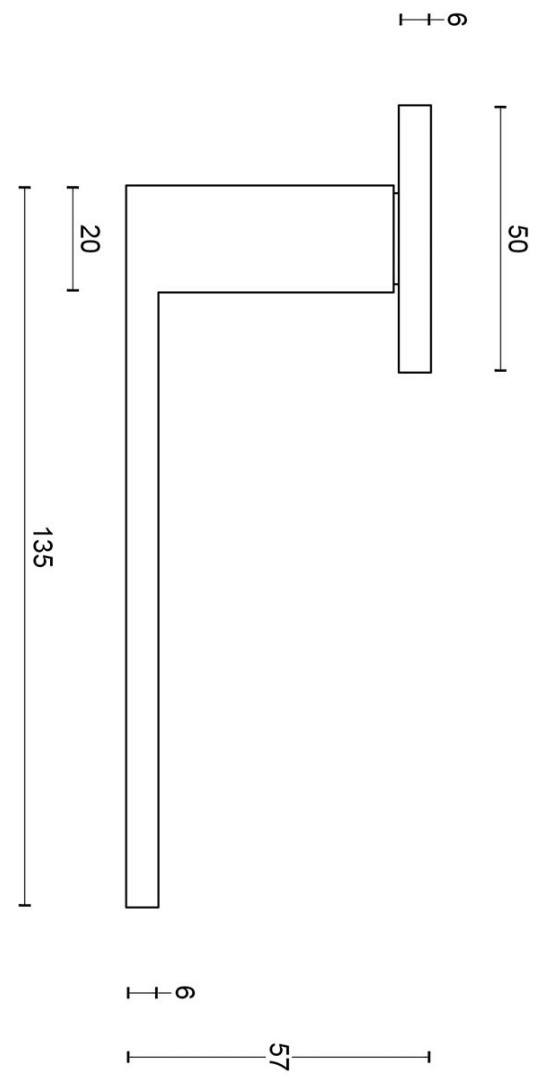

METALFORM

LSQII-G

sprung lever handle on rose
stainless steel

FORMANI®		Part number:	
Doc no.:	2501D022 LSQII-G V03.dwg	Description:	LSQII-G
Drawn by:	Christian Brimbois	Creation date:	2-8-2018
FORMANI HOLLAND B.V. - EUROPALAAN 12 6199 AB MAASTRICHT-AIRPORT NL		T. +31 (0)43 308 90 00	INFO@FORMANI.COM FORMANI.COM
		Format:	A3