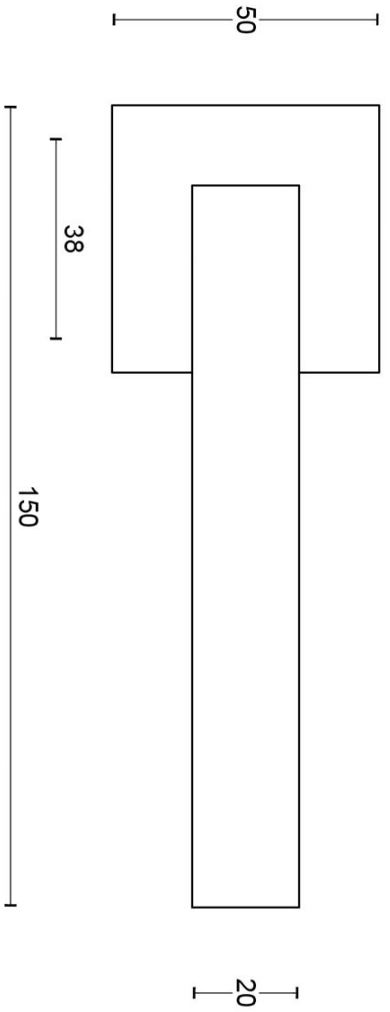

METALFORM

LSQII-G

sprung lever handle on rose
stainless steel

FORMANI®		Part number:	
Doc no.:	2501D022 LSQII-G V03.dwg	Description:	LSQII-G
Drawn by:	Christian Brimbois	Creation date:	2-8-2018
FORMANI HOLLAND B.V. - EUROPALAAN 12 6199 AB MAASTRICHT-AIRPORT NL		T. +31 (0)43 308 90 00	INFO@FORMANI.COM FORMANI.COM
		Format:	A3