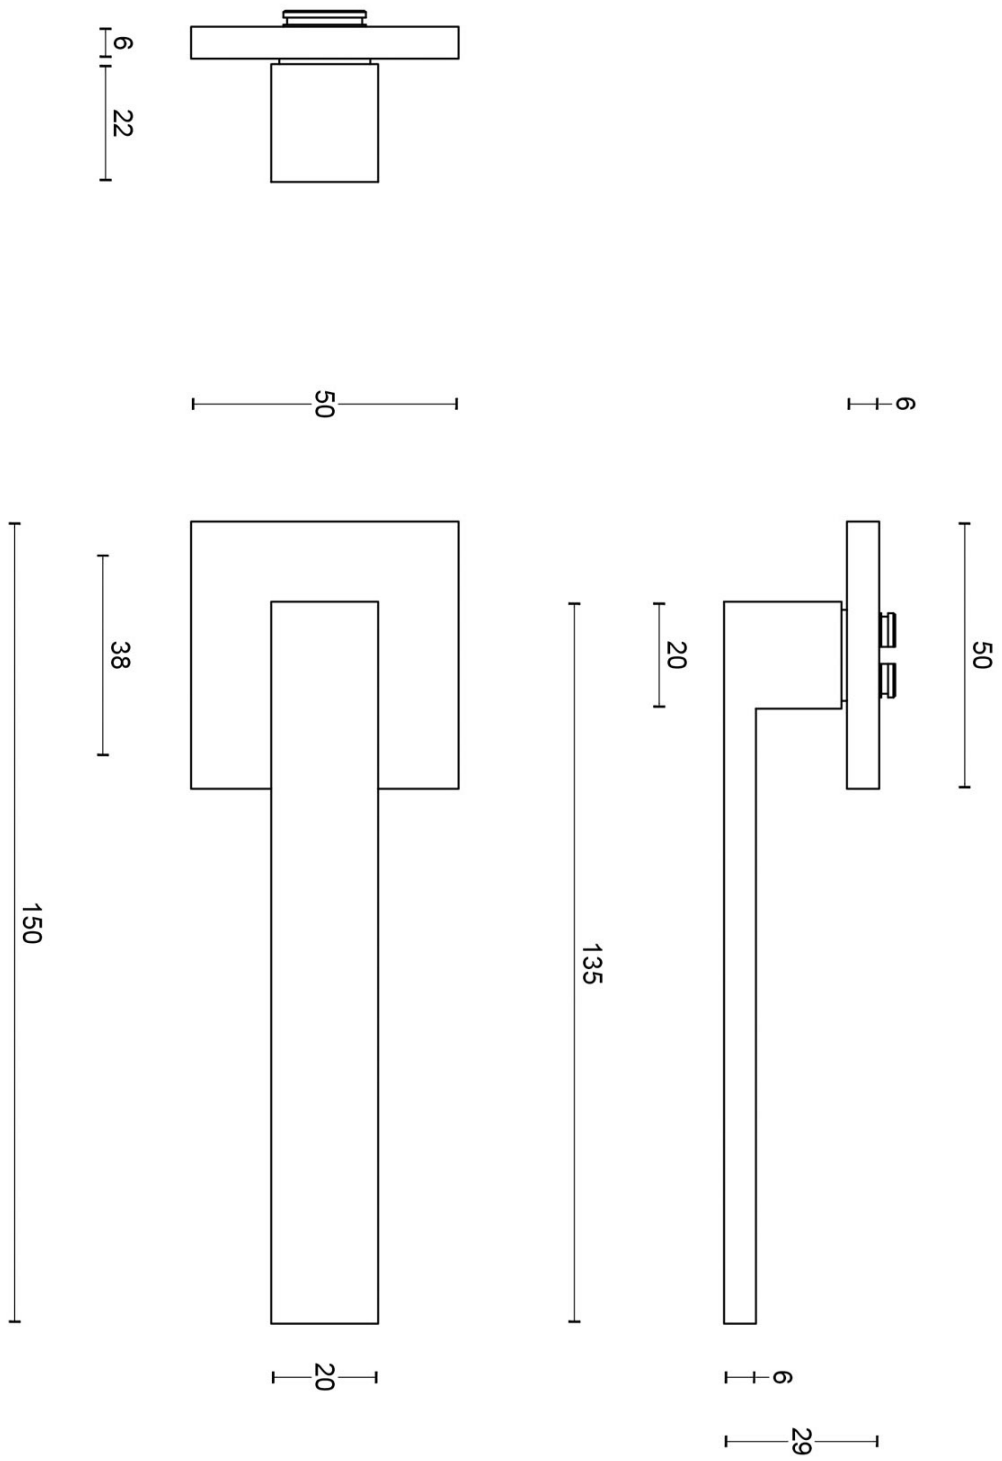

LSQIICB

unsprung lever handle on rose
stainless steel

FORMANI®		Part number:	
Doc no.: 2501D002 CB LSQIICB V02.dwg		Description:	
Drawn by: Christian		LSQIICB	
Creation date: 12-11-2013		Format:	
Formani Holland B.V. · Amerikalaan 55 · 6199 AE Maastricht Airport · tel: +31 (0)43 308 90 00 · www.formani.nl · info@formani.nl		A3