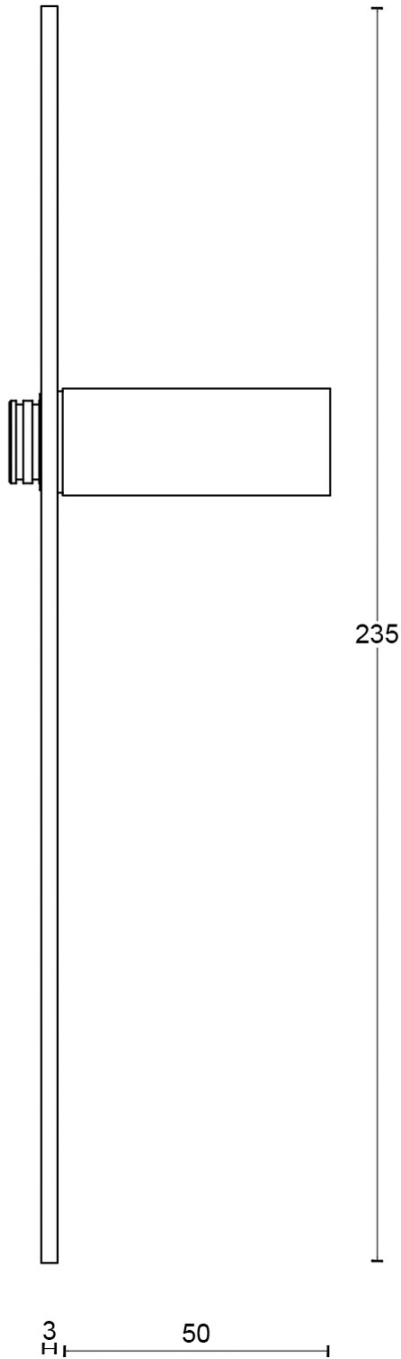

LSQ2P236SFC

solid unsprung door handle on blind plate

Product information

Code: 2501D002INXX0F

Finish: satin stainless steel

UNIT: Pair

Collection: SQUARE

Designer: Formani

EAN code: 8718009113882

SQUARE by Formani

The SQUARE series is a total concept collection consisting of door, window, and furniture fittings.

Finishes

- satin stainless steel
- satin black

METALFORM

<h1>FORMANI®</h1>		Part number: 2501D002 LSQIIP236SFC V01	
		Description: LSQIIP236SFC	
Doc no.:	2501D002 LSQIIP236SFC V01.dwg	Format: A3	
Drawn by:	Christian	Creation date:	10-11-2011
Formani Holland B.V. · Amerikalaan 55 · 6199 AE Maastricht Airport · tel: +31 (0)43 308 90 00 · www.formani.nl · info@formani.nl			

SQUARE

by Formani

The **SQUARE** series' minimalistic design is a eulogy to the perfection of square and rectangular shapes. While the series is simplistic, its finer details are what make it truly unique. All the products have a bold and well-defined look, but their chamfered edges make them wonderfully tactile. The late Jan des Bouvrie, founding father of Dutch design, contributed to the series and imparted the final touches by adding smooth lines to the **SQUARE** design, accentuating the major elements. Each product of the series is made of solid materials and is manually tested for 100% straightness using a variety of tools and templates. Square has to be square, after all. This well-established series is the most comprehensive total concept range - including door, window and furniture fittings - featuring the largest number of products. One can recognize a Jan des Bouvrie by the smooth lines that emphasize the major elements of the lever handle and complete the design.