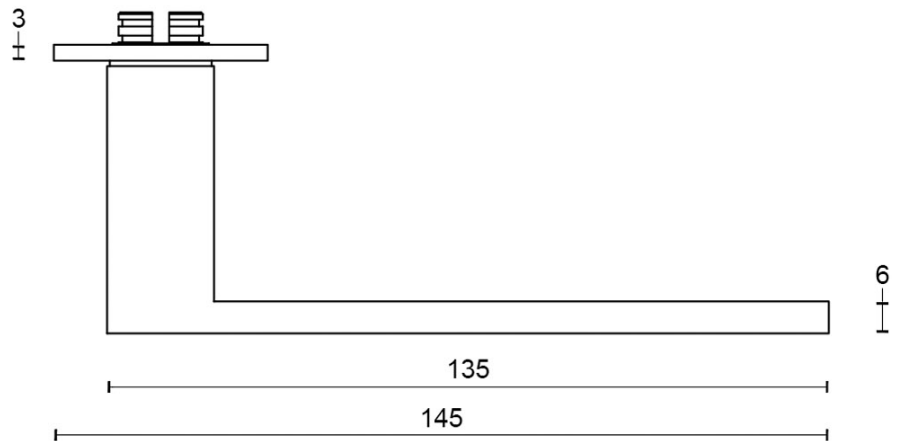

LSQ2P236SFC

solid unsprung door handle on blind plate

Product information

Code: 2501D002INXX0F

Finish: satin stainless steel

UNIT: Pair

Collection: SQUARE

Designer: Formani

EAN code: 8718009113882

SQUARE by Formani

The SQUARE series is a total concept collection consisting of door, window, and furniture fittings.

Finishes

- satin stainless steel
- satin black

METALFORM

<h1>FORMANI®</h1>		Part number: 2501D002 LSQIIP236SFC V01	
		Description: LSQIIP236SFC	
Doc no.:	2501D002 LSQIIP236SFC V01.dwg	Format: A3	
Drawn by:	Christian	Creation date:	10-11-2011
Formani Holland B.V. · Amerikalaan 55 · 6199 AE Maastricht Airport · tel: +31 (0)43 308 90 00 · www.formani.nl · info@formani.nl			

SQUARE

by Formani

The **SQUARE** series' minimalistic design is a eulogy to the perfection of square and rectangular shapes. While the series is simplistic, its finer details are what make it truly unique. All the products have a bold and well-defined look, but their chamfered edges make them wonderfully tactile. The late Jan des Bouvrie, founding father of Dutch design, contributed to the series and imparted the final touches by adding smooth lines to the **SQUARE** design, accentuating the major elements. Each product of the series is made of solid materials and is manually tested for 100% straightness using a variety of tools and templates. Square has to be square, after all. This well-established series is the most comprehensive total concept range - including door, window and furniture fittings - featuring the largest number of products. One can recognize a Jan des Bouvrie by the smooth lines that emphasize the major elements of the lever handle and complete the design.