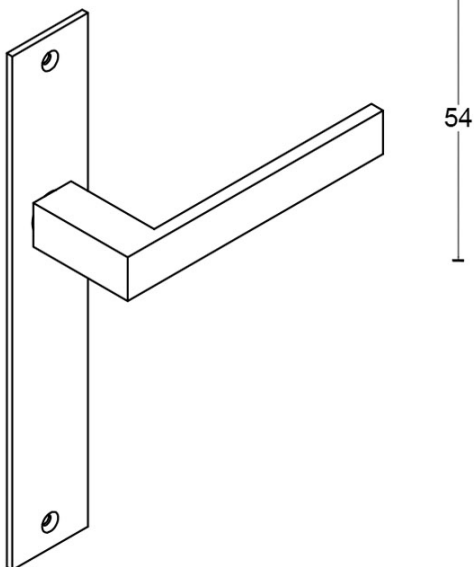

LSQ2P236SFC

solid unsprung door handle on blind plate

Product information

Code: 2501D002INXX0F

Finish: satin stainless steel

UNIT: Pair

Collection: SQUARE

Designer: Formani

EAN code: 8718009113882

SQUARE by Formani

The SQUARE series is a total concept collection consisting of door, window, and furniture fittings.

Finishes

- satin stainless steel
- satin black

METALFORM

<h1>FORMANI®</h1>		Part number: 2501D002 LSQIIP236SFC V01	
		Description: LSQIIP236SFC	
Doc no.:	2501D002 LSQIIP236SFC V01.dwg	Format: A3	
Drawn by:	Christian	Creation date:	10-11-2011
Formani Holland B.V. · Amerikalaan 55 · 6199 AE Maastricht Airport · tel: +31 (0)43 308 90 00 · www.formani.nl · info@formani.nl			