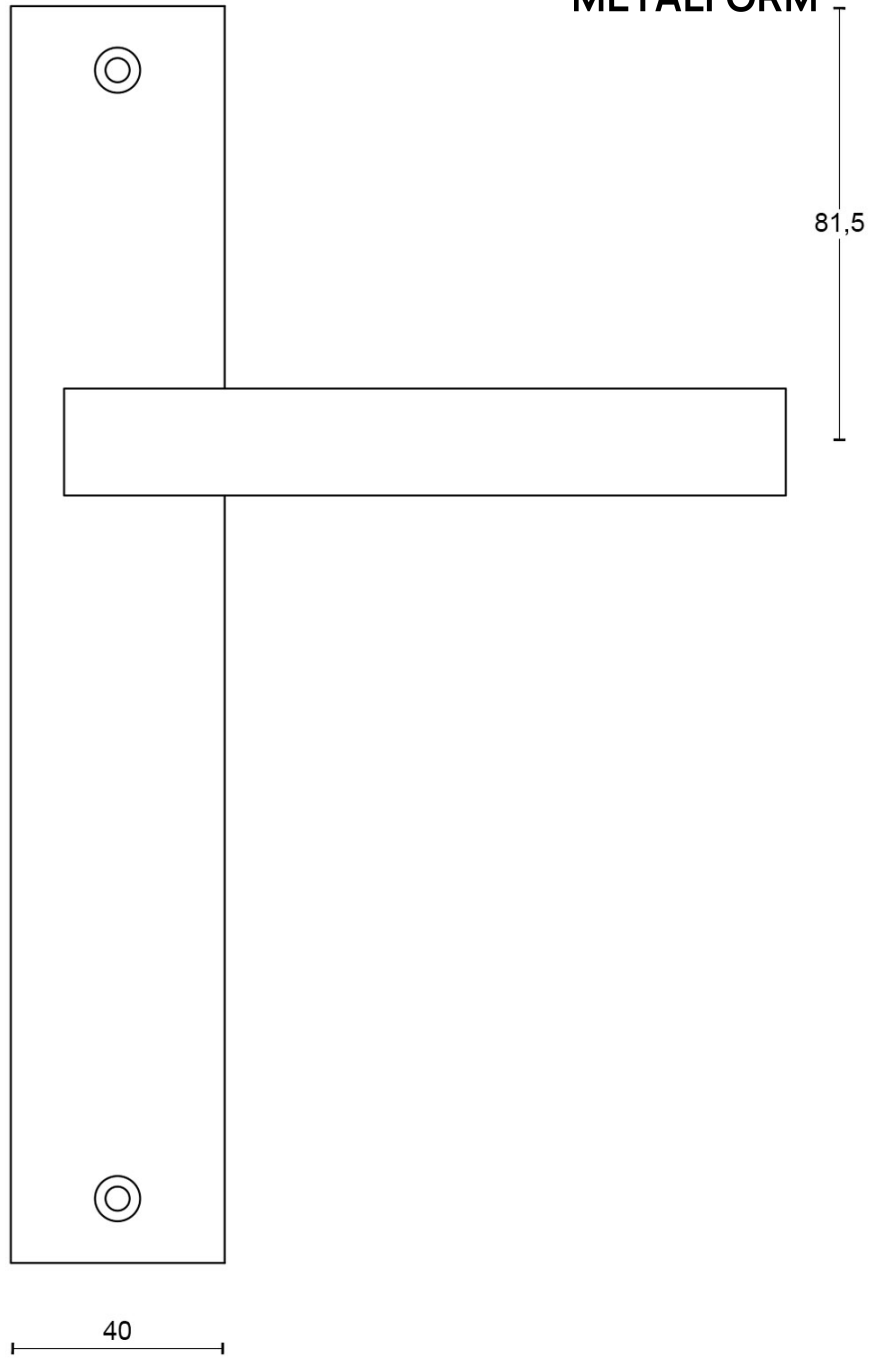

LSQ2P236SFC

solid unsprung door handle on blind plate

Product information

Code: 2501D002INXX0F

Finish: satin stainless steel

UNIT: Pair

Collection: SQUARE

Designer: Formani

EAN code: 8718009113882

SQUARE by Formani

The SQUARE series is a total concept collection consisting of door, window, and furniture fittings.

Finishes

- satin stainless steel
- satin black

METALFORM

<h1>FORMANI®</h1>		Part number: 2501D002 LSQIIP236SFC V01	
		Description: LSQIIP236SFC	
Doc no.:	2501D002 LSQIIP236SFC V01.dwg	Format: A3	
Drawn by:	Christian	Creation date:	10-11-2011
Formani Holland B.V. · Amerikalaan 55 · 6199 AE Maastricht Airport · tel: +31 (0)43 308 90 00 · www.formani.nl · info@formani.nl			

SQUARE

by Formani

The **SQUARE** series' minimalistic design is a eulogy to the perfection of square and rectangular shapes. While the series is simplistic, its finer details are what make it truly unique. All the products have a bold and well-defined look, but their chamfered edges make them wonderfully tactile. The late Jan des Bouvrie, founding father of Dutch design, contributed to the series and imparted the final touches by adding smooth lines to the **SQUARE** design, accentuating the major elements. Each product of the series is made of solid materials and is manually tested for 100% straightness using a variety of tools and templates. Square has to be square, after all. This well-established series is the most comprehensive total concept range - including door, window and furniture fittings - featuring the largest number of products. One can recognize a Jan des Bouvrie by the smooth lines that emphasize the major elements of the lever handle and complete the design.