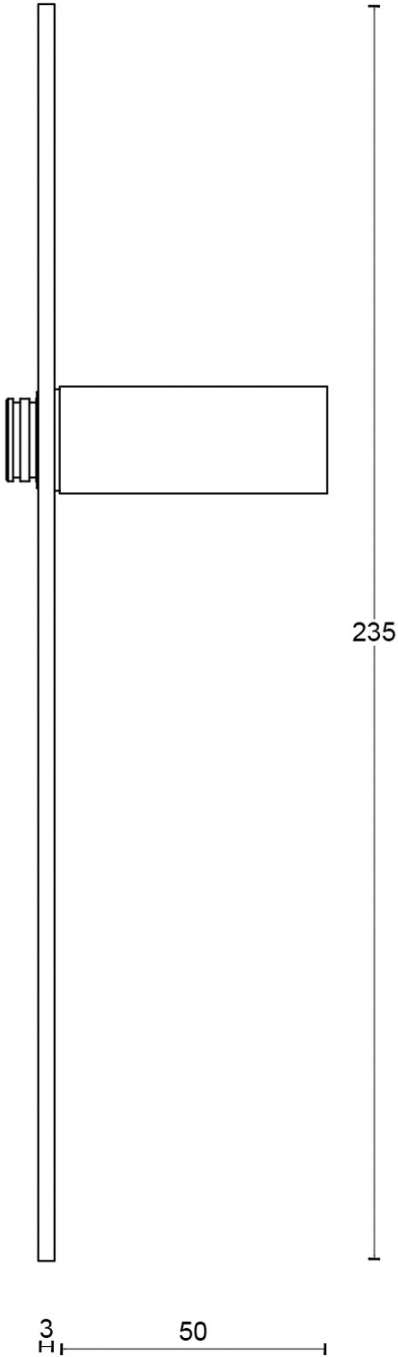

METALFORM

FORMANI®		Part number: 2501D002 LSQIIP236SFC V01	
		Description: LSQIIP236SFC	
Doc no.:	2501D002 LSQIIP236SFC V01.dwg	Format: A3	
Drawn by:	Christian	Creation date:	10-11-2011
Formani Holland B.V. · Amerikalaan 55 · 6199 AE Maastricht Airport · tel: +31 (0)43 308 90 00 · www.formani.nl · info@formani.nl