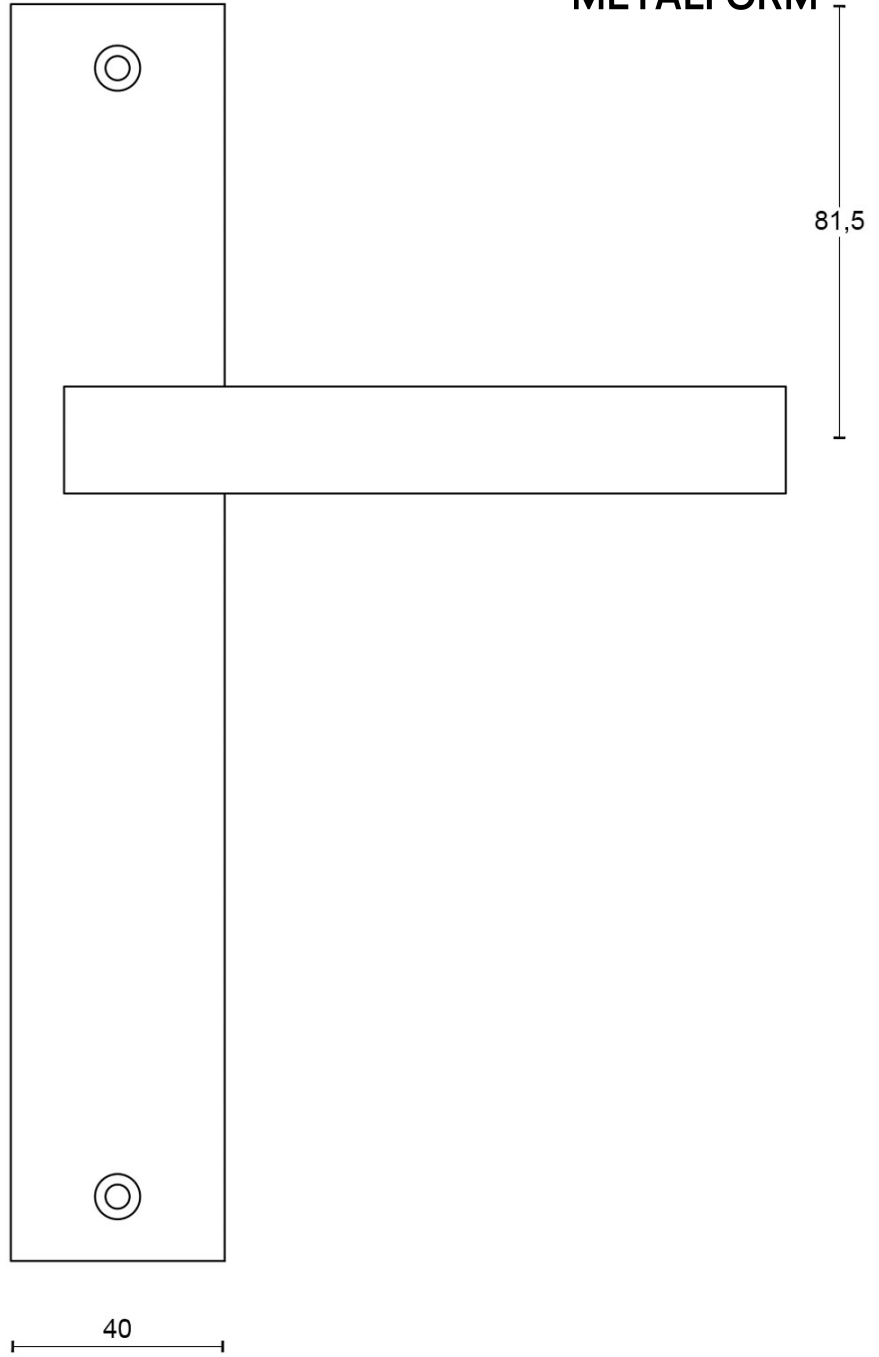

METALFORM

FORMANI®		Part number: 2501D002 LSQIIP236SFC V01	
		Description: LSQIIP236SFC	
Doc no.:	2501D002 LSQIIP236SFC V01.dwg	Format: A3	
Drawn by:	Christian	Creation date:	10-11-2011
Formani Holland B.V. · Amerikalaan 55 · 6199 AE Maastricht Airport · tel: +31 (0)43 308 90 00 · www.formani.nl · info@formani.nl