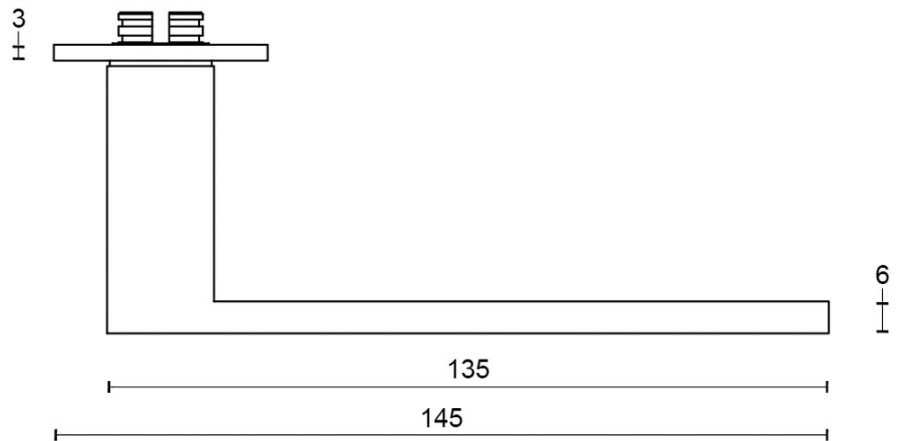

METALFORM

FORMANI®		Part number: 2501D002 LSQIIP236SFC V01	
		Description: LSQIIP236SFC	
Doc no.:	2501D002 LSQIIP236SFC V01.dwg	Format: A3	
Drawn by:	Christian	Creation date:	10-11-2011
Formani Holland B.V. · Amerikalaan 55 · 6199 AE Maastricht Airport · tel: +31 (0)43 308 90 00 · www.formani.nl · info@formani.nl