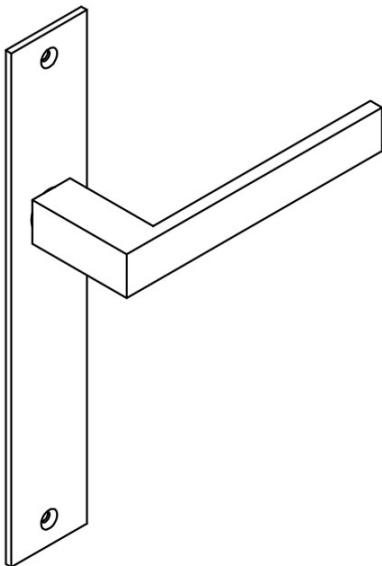

54

3

135

145

6

FORMANI®		Part number: 2501D002 LSQIIP236SFC V01	
		Description: LSQIIP236SFC	
Doc no.:	2501D002 LSQIIP236SFC V01.dwg	Format: A3	
Drawn by:	Christian	Creation date:	10-11-2011
Formani Holland B.V. · Amerikalaan 55 · 6199 AE Maastricht Airport · tel: +31 (0)43 308 90 00 · www.formani.nl · info@formani.nl