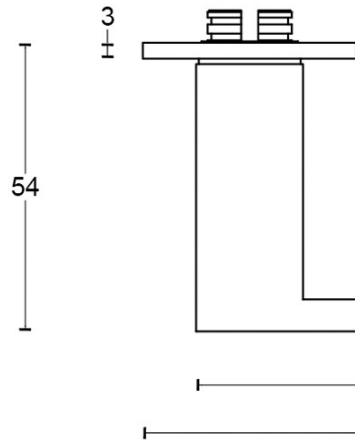

54

3

135

145

6

FORMANI®		Part number: 2501D002 LSQIIP236SFC V01	
		Description: LSQIIP236SFC	
Doc no.:	2501D002 LSQIIP236SFC V01.dwg	Format: A3	
Drawn by:	Christian	Creation date:	10-11-2011
Formani Holland B.V. · Amerikalaan 55 · 6199 AE Maastricht Airport · tel: +31 (0)43 308 90 00 · www.formani.nl · info@formani.nl