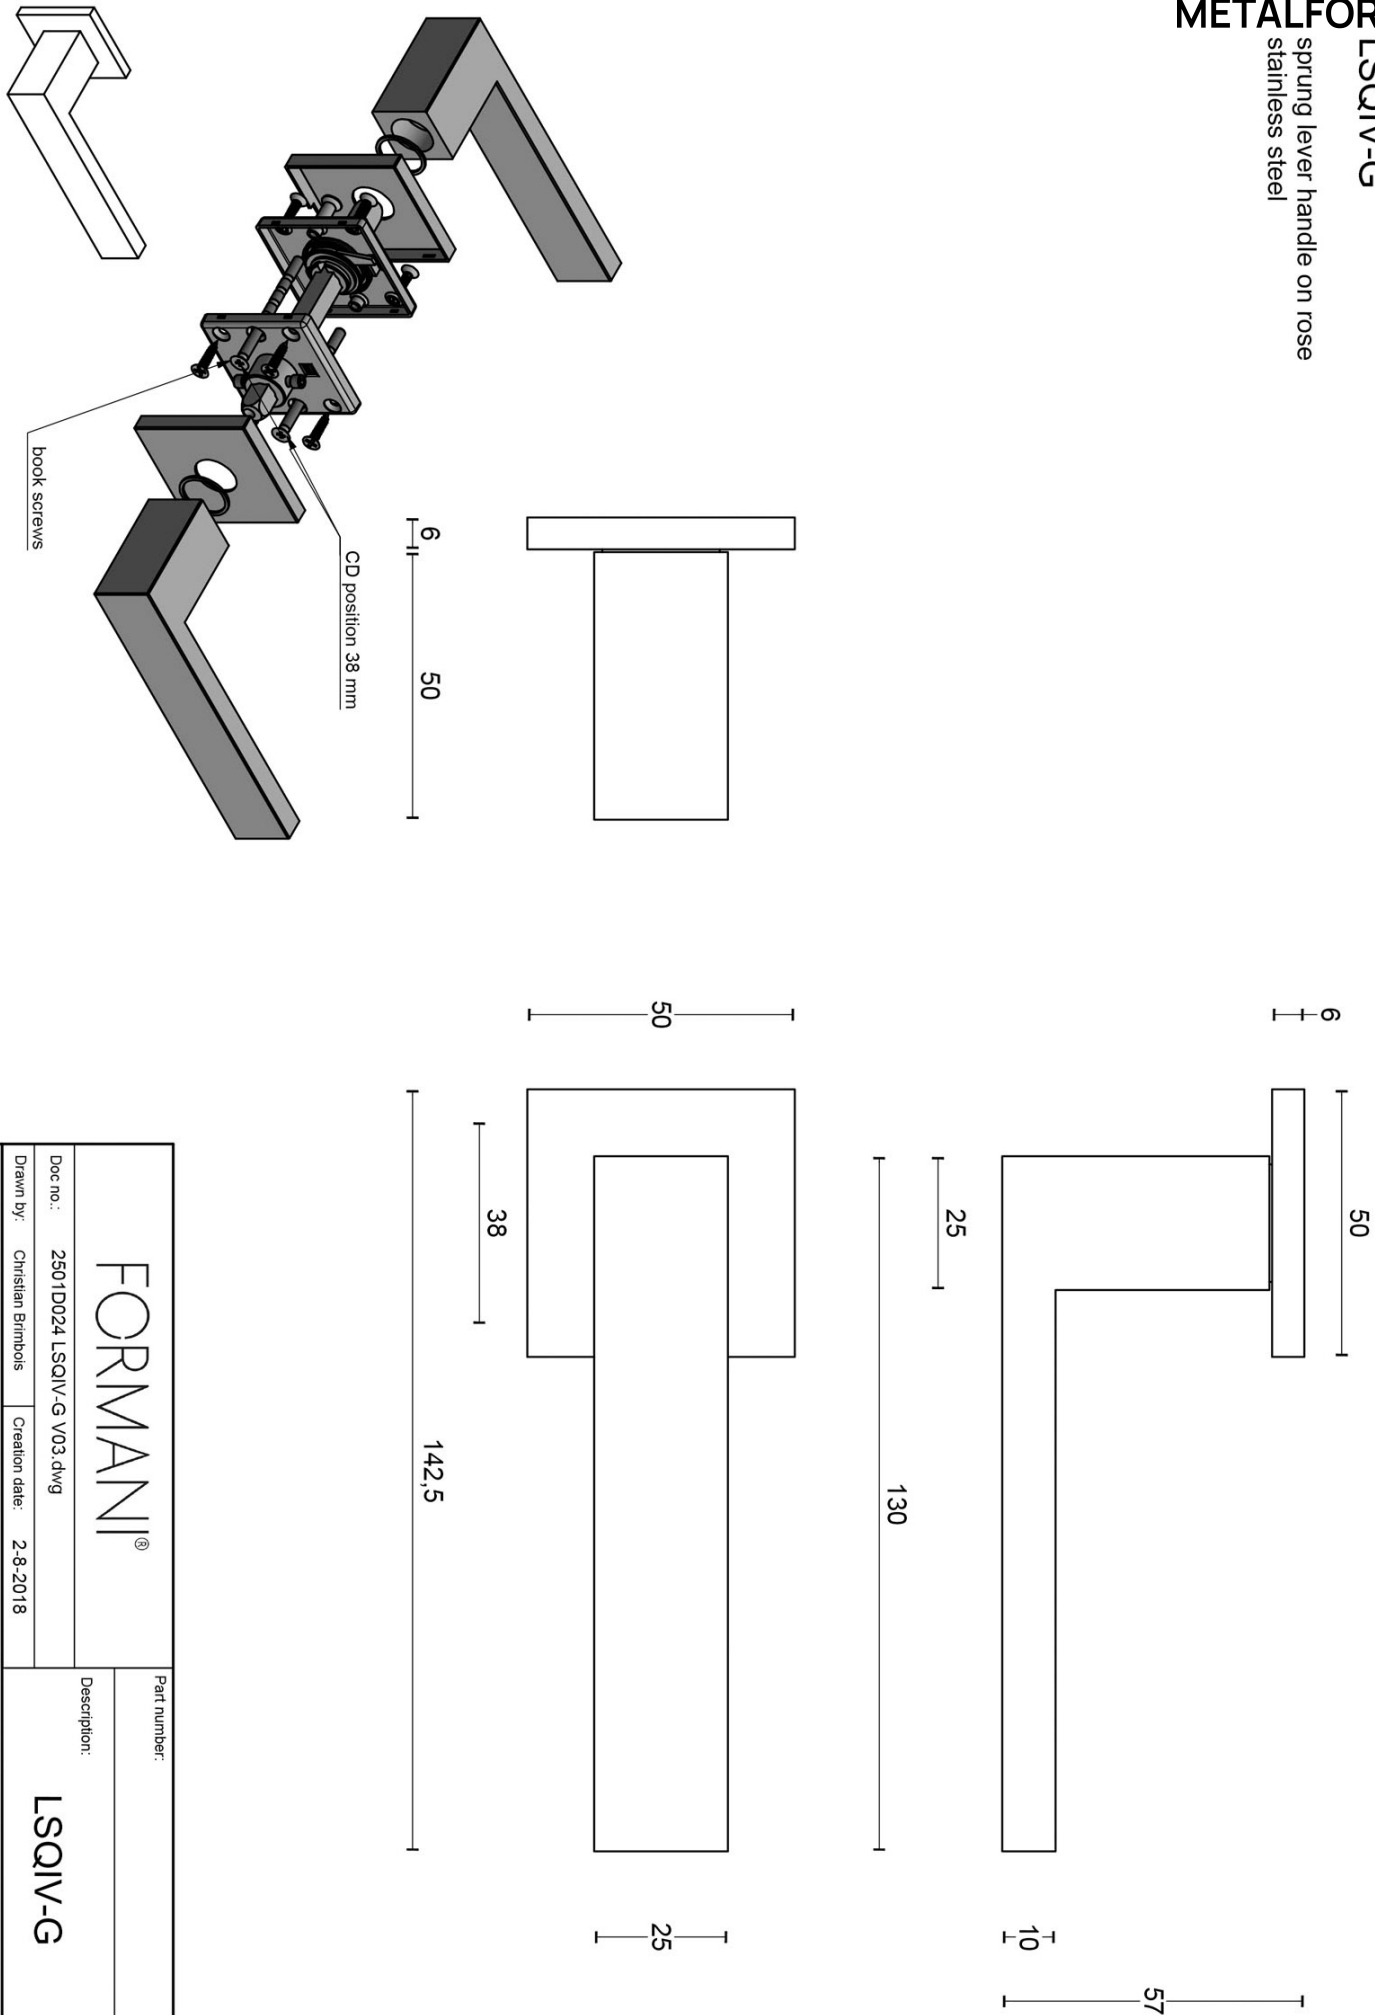

LSQ4-G

solid sprung door handle on rose

Product information

Code: 2501D024ICXX0

Finish: PVD satin stainless steel

UNIT: Pair

Collection: SQUARE

Designer: Formani

EAN code: 8718009150290

SQUARE by Formani

The SQUARE series is a total concept collection consisting of door, window, and furniture fittings.

Finishes

- satin stainless steel
- PVD satin stainless steel
- polished stainless steel
- satin black
- PVD satin black

METALFORM

LSQIV-G

sprung lever handle on rose
stainless steel

| | | | |
|--|--------------------------|------------------------|------------------------------|
| FORMANI® | | Part number: | |
| Doc no.: | 2501D024 LSQIV-G V03.dwg | Description: | LSQIV-G |
| Drawn by: | Christian Brimbois | Creation date: | 2-8-2018 |
| FORMANI HOLLAND B.V. - EUROPALAAN 12 6199 AB MAASTRICHT-AIRPORT NL | | T. +31 (0)43 308 90 00 | INFO@FORMANI.COM FORMANI.COM |
| | | Format: | A3 |

SQUARE

by Formani

The **SQUARE** series' minimalistic design is a eulogy to the perfection of square and rectangular shapes. While the series is simplistic, its finer details are what make it truly unique. All the products have a bold and well-defined look, but their chamfered edges make them wonderfully tactile. The late Jan des Bouvrie, founding father of Dutch design, contributed to the series and imparted the final touches by adding smooth lines to the **SQUARE** design, accentuating the major elements. Each product of the series is made of solid materials and is manually tested for 100% straightness using a variety of tools and templates. Square has to be square, after all. This well-established series is the most comprehensive total concept range - including door, window and furniture fittings - featuring the largest number of products. One can recognize a Jan des Bouvrie by the smooth lines that emphasize the major elements of the lever handle and complete the design.