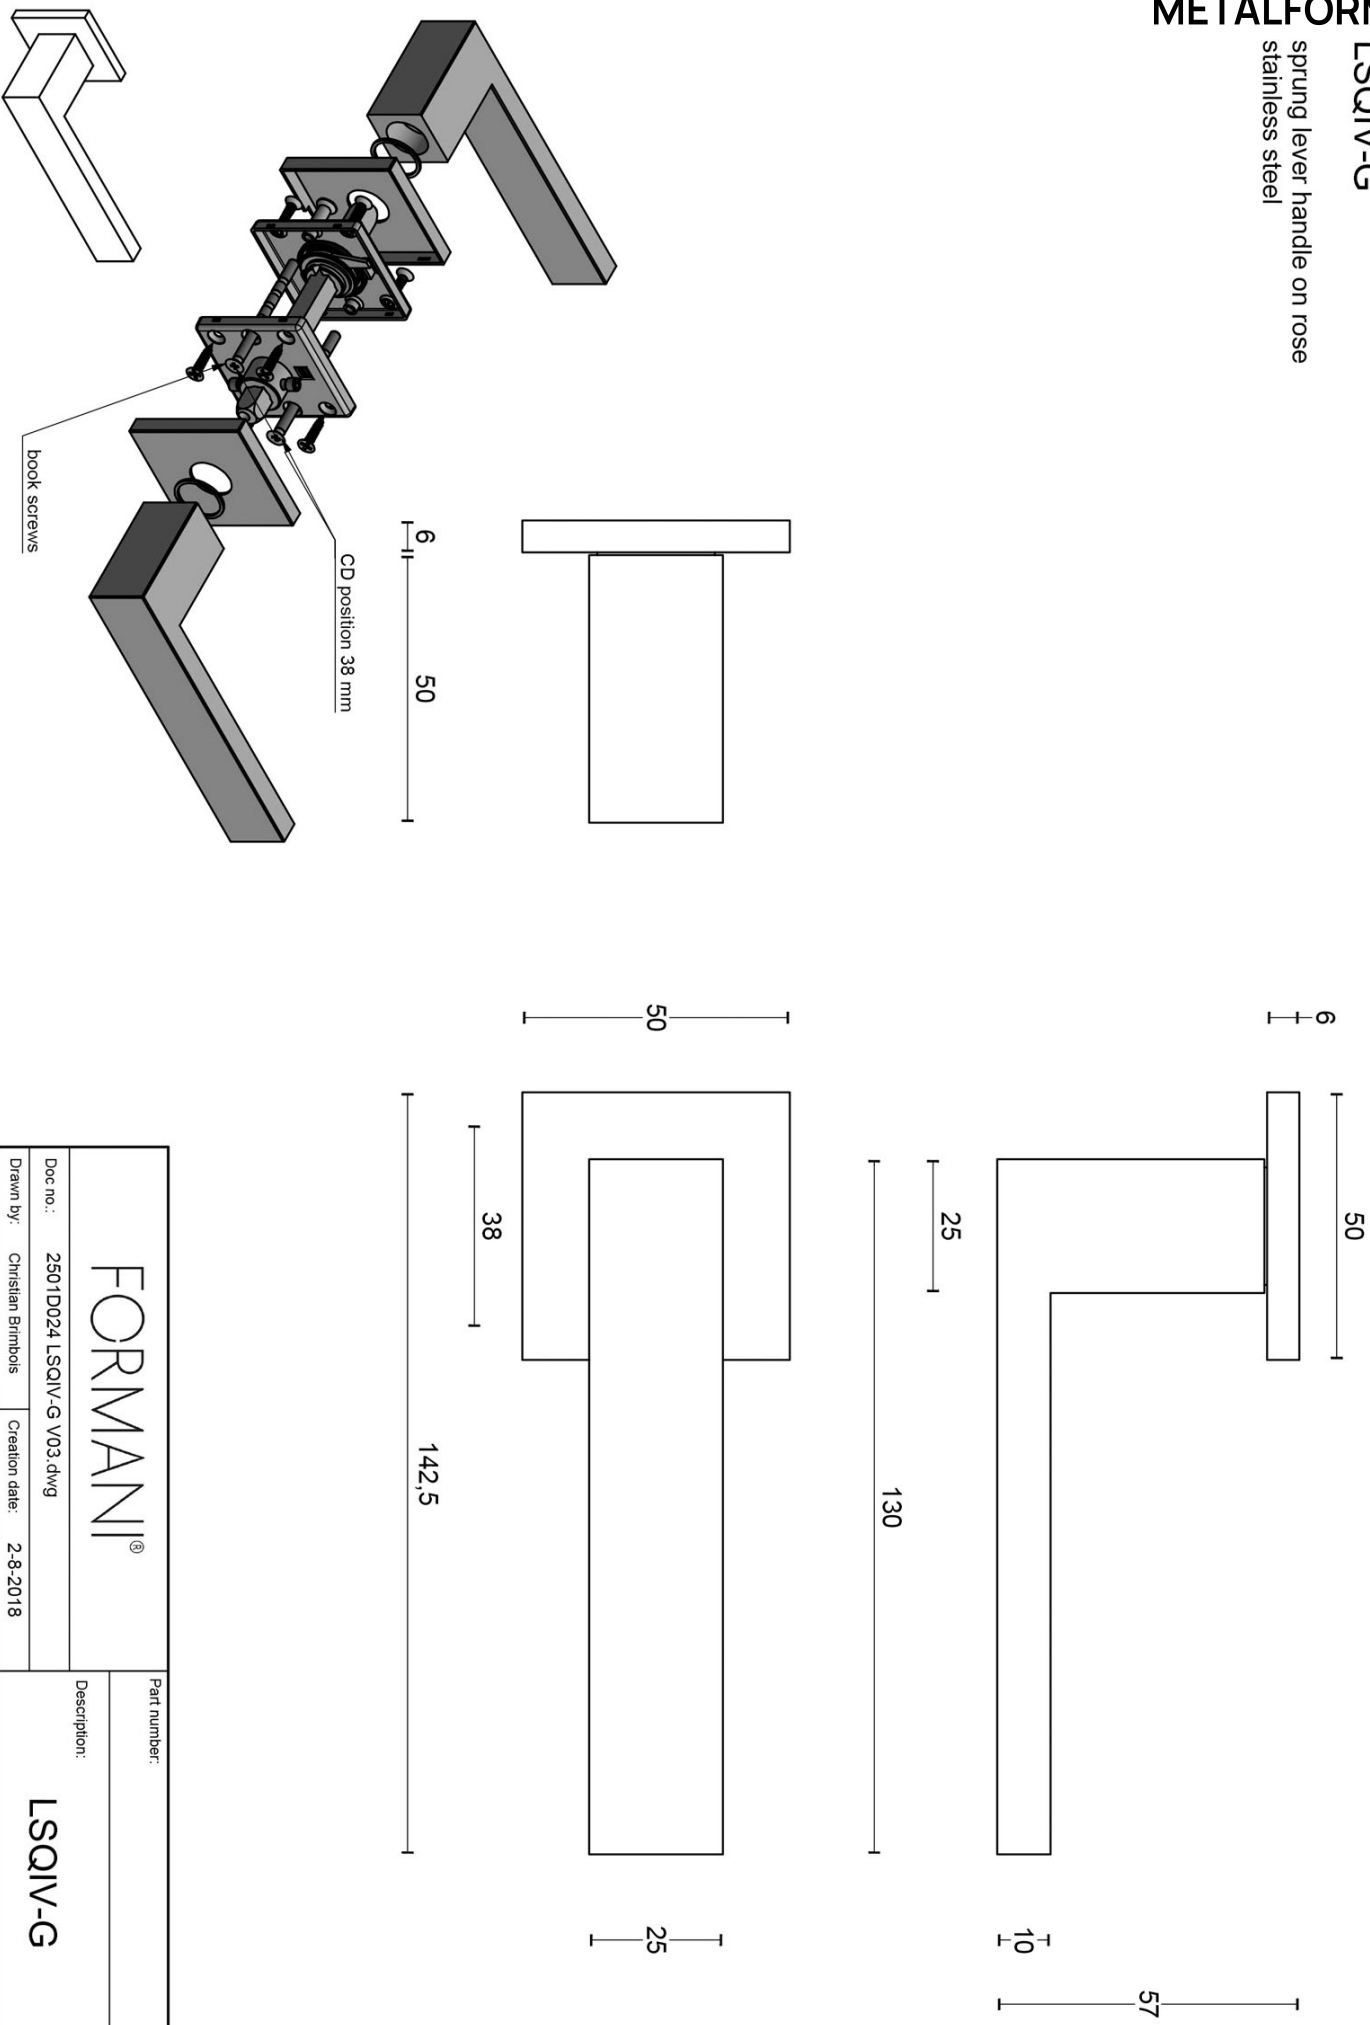

LSQ4-G

solid sprung door handle on rose

Product information

Code: 2501D024IPXX0

Finish: polished stainless steel

UNIT: Pair

Collection: SQUARE

Designer: Formani

EAN code: 8718009143667

SQUARE by Formani

The SQUARE series is a total concept collection consisting of door, window, and furniture fittings.

Finishes

- satin stainless steel
- PVD satin stainless steel
- polished stainless steel
- satin black
- PVD satin black

METALFORM

LSQIV-G

sprung lever handle on rose
stainless steel

FORMANI®		Part number:	
Doc no.:	2501D024 LSQIV-G V03.dwg	Description:	LSQIV-G
Drawn by:	Christian Brimbois	Creation date:	2-8-2018
FORMANI HOLLAND B.V. - EUROPALAAN 12 6199 AB MAASTRICHT-AIRPORT NL		T. +31 (0)43 308 90 00	INFO@FORMANI.COM FORMANI.COM
		Format:	A3

SQUARE

by Formani

The **SQUARE** series' minimalistic design is a eulogy to the perfection of square and rectangular shapes. While the series is simplistic, its finer details are what make it truly unique. All the products have a bold and well-defined look, but their chamfered edges make them wonderfully tactile. The late Jan des Bouvrie, founding father of Dutch design, contributed to the series and imparted the final touches by adding smooth lines to the **SQUARE** design, accentuating the major elements. Each product of the series is made of solid materials and is manually tested for 100% straightness using a variety of tools and templates. Square has to be square, after all. This well-established series is the most comprehensive total concept range - including door, window and furniture fittings - featuring the largest number of products. One can recognize a Jan des Bouvrie by the smooth lines that emphasize the major elements of the lever handle and complete the design.