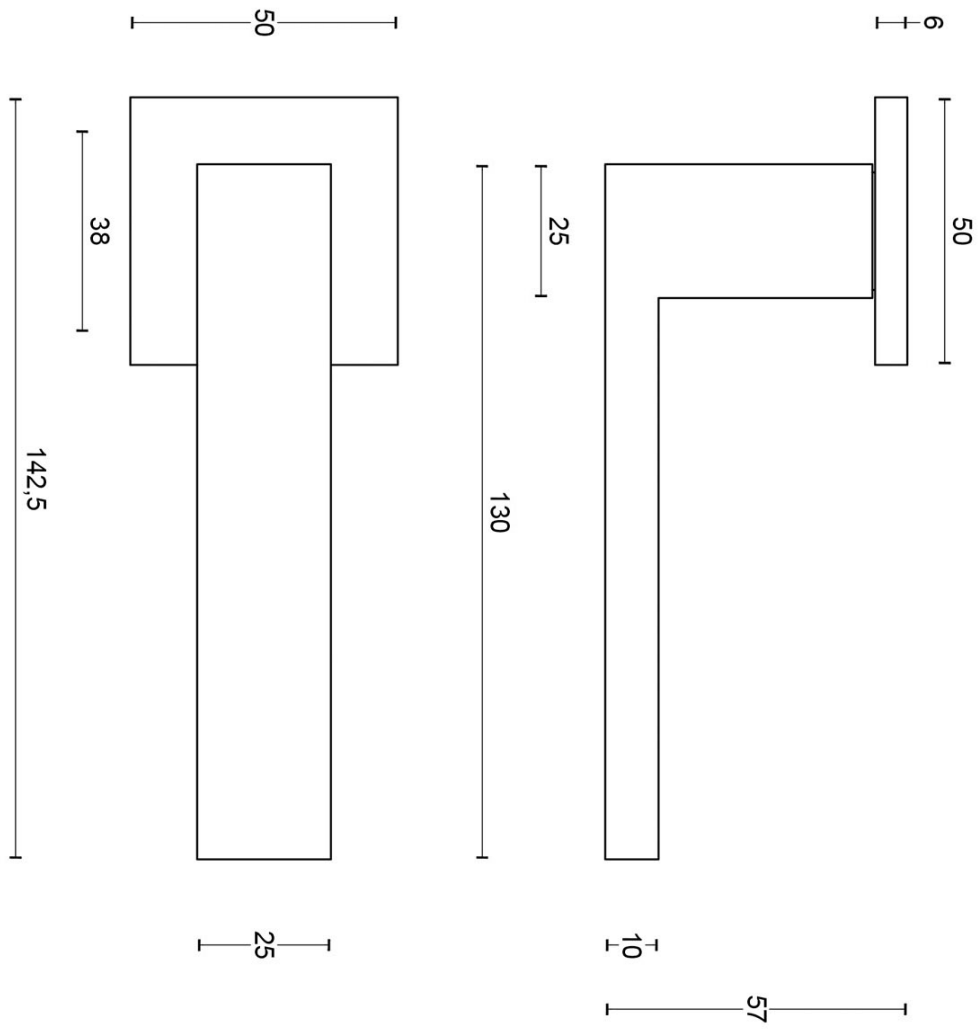

LSQ4-G

solid sprung door handle on rose

Product information

Code: 2501D024NMXX0

Finish: satin black

UNIT: Pair

Collection: SQUARE

Designer: Formani

EAN code: 8718009310908

SQUARE by Formani

The SQUARE series is a total concept collection consisting of door, window, and furniture fittings.

Finishes

- satin stainless steel
- PVD satin stainless steel
- polished stainless steel
- satin black
- PVD satin black

METALFORM

LSQIV-G

sprung lever handle on rose
stainless steel

<p style="text-align: center;">FORMANI®</p>		Part number:	
		<p style="text-align: center;">LSQIV-G</p>	
Doc no.: 2501D024 LSQIV-G V03.dwg		Description:	
Drawn by: Christian Brimbois		<p style="text-align: center;">LSQIV-G</p>	
Creation date: 2-8-2018		Format:	
FORMANI HOLLAND B.V. - EUROPALAAN 12 6199 AB MAASTRICHT-AIRPORT NL T +31 (0)43 308 90 00 INFO@FORMANI.COM FORMANI.COM		<p style="text-align: center;">A3</p>	