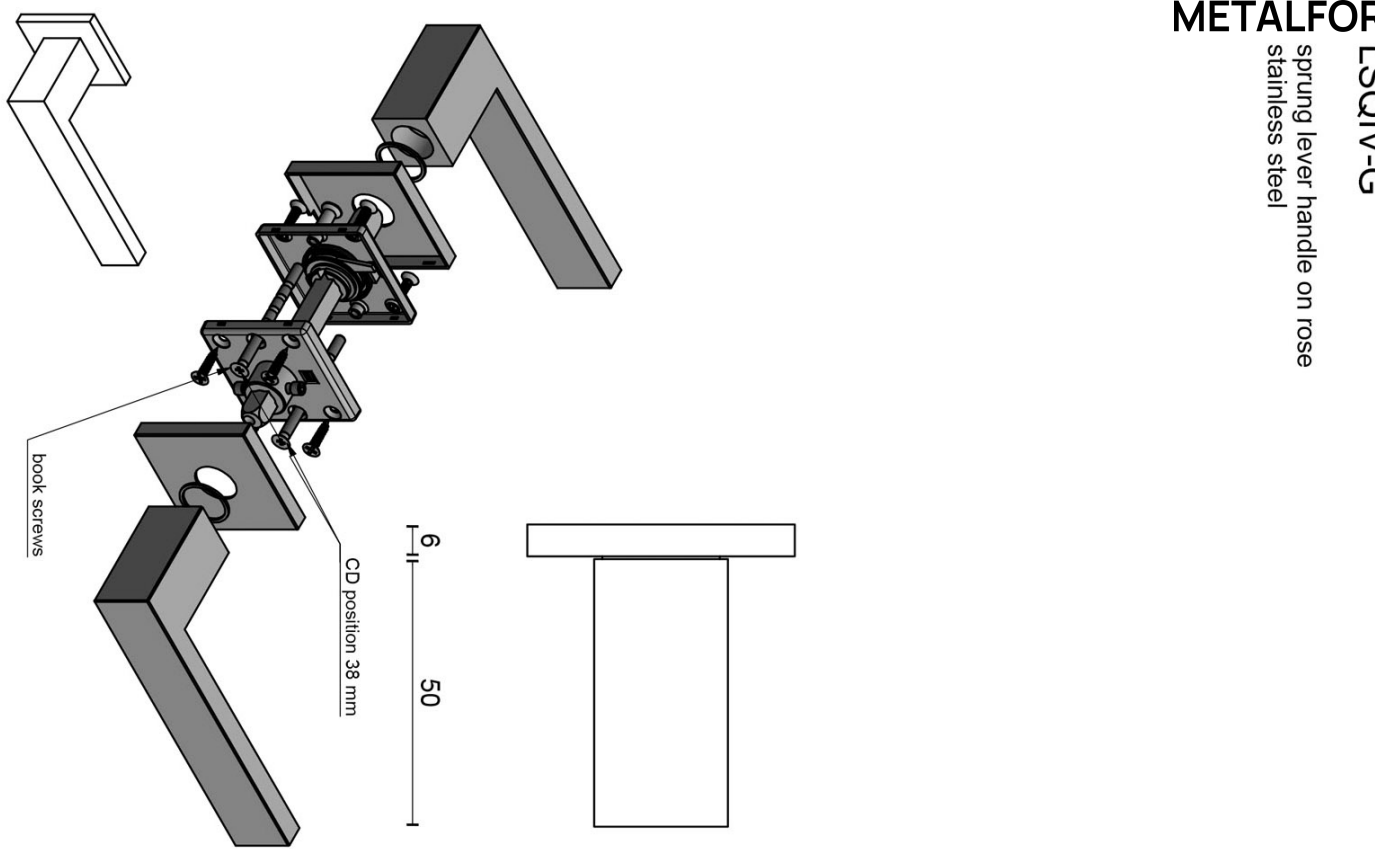

LSQ4-G

solid sprung door handle on rose

Product information

Code: 2501D024NMXX0

Finish: satin black

UNIT: Pair

Collection: SQUARE

Designer: Formani

EAN code: 8718009310908

SQUARE by Formani

The SQUARE series is a total concept collection consisting of door, window, and furniture fittings.

Finishes

- satin stainless steel
- PVD satin stainless steel
- polished stainless steel
- satin black
- PVD satin black

METALFORM

LSQIV-G

sprung lever handle on rose
stainless steel

<p style="text-align: center;">FORMANI®</p>		Part number:	
		<p style="text-align: center;">LSQIV-G</p>	
Doc no.: 2501D024 LSQIV-G V03.dwg		Description:	
Drawn by: Christian Brimbois		<p style="text-align: center;">LSQIV-G</p>	
Creation date: 2-8-2018		Format:	
FORMANI HOLLAND B.V. - EUROPALAAN 12 6199 AB MAASTRICHT-AIRPORT NL T +31 (0)43 308 90 00 INFO@FORMANI.COM FORMANI.COM		<p style="text-align: center;">A3</p>	

SQUARE

by Formani

The **SQUARE** series' minimalistic design is a eulogy to the perfection of square and rectangular shapes. While the series is simplistic, its finer details are what make it truly unique. All the products have a bold and well-defined look, but their chamfered edges make them wonderfully tactile. The late Jan des Bouvrie, founding father of Dutch design, contributed to the series and imparted the final touches by adding smooth lines to the **SQUARE** design, accentuating the major elements. Each product of the series is made of solid materials and is manually tested for 100% straightness using a variety of tools and templates. Square has to be square, after all. This well-established series is the most comprehensive total concept range - including door, window and furniture fittings - featuring the largest number of products. One can recognize a Jan des Bouvrie by the smooth lines that emphasize the major elements of the lever handle and complete the design.