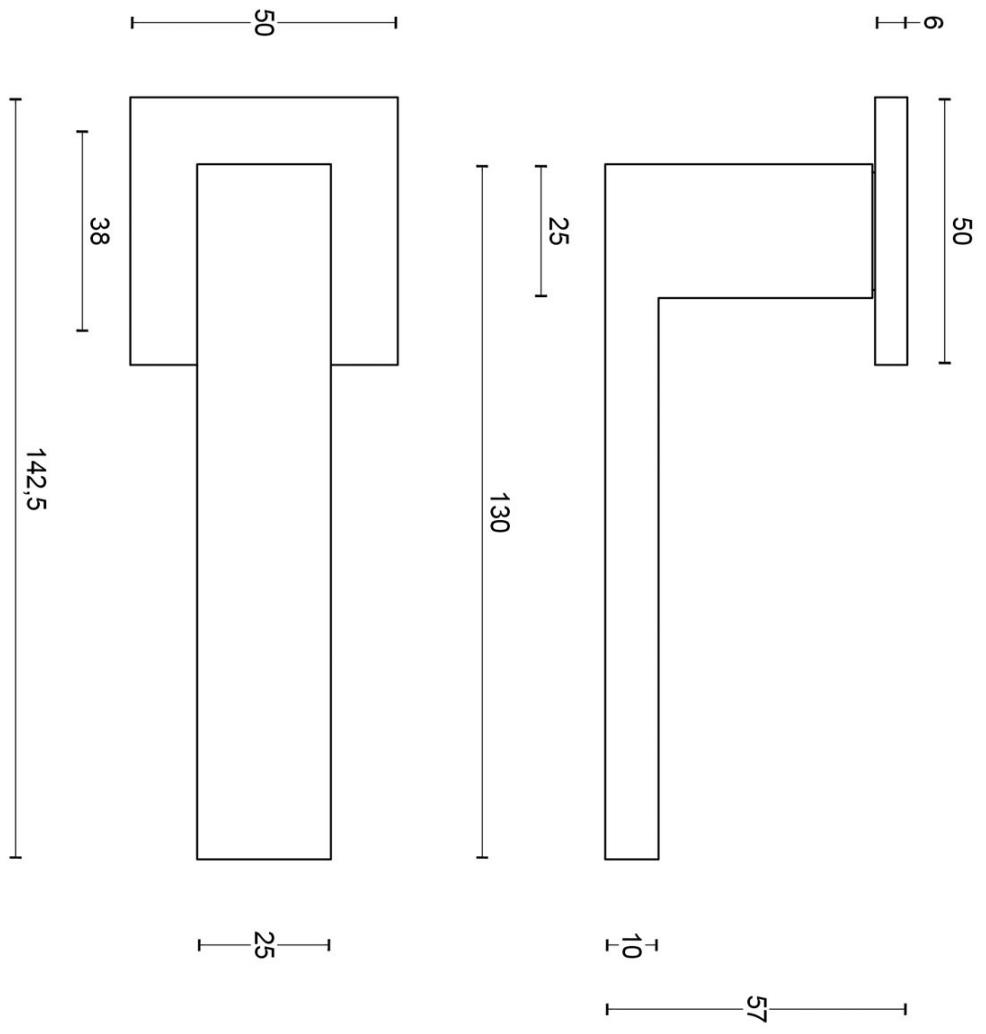

LSQ4-G

solid sprung door handle on rose

Product information

Code: 2501D024INXX0

Finish: satin stainless steel

UNIT: Pair

Collection: SQUARE

Designer: Formani

EAN code: 8718009141090

SQUARE by Formani

The SQUARE series is a total concept collection consisting of door, window, and furniture fittings.

Finishes

- satin stainless steel
- PVD satin stainless steel
- polished stainless steel
- satin black
- PVD satin black

METALFORM

LSQIV-G
 sprung lever handle on rose
 stainless steel

		Part number:	
		LSQIV-G	
Doc no.: 2501D024 LSQIV-G V03.dwg		Description:	
Drawn by: Christian Brimbois		Creation date: 2-8-2018	
FORMANI HOLLAND B.V. - EUROPALAAN 12 6199 AB MAASTRICHT-AIRPORT NL		T. +31 (0)43 308 90 00 INFO@FORMANI.COM FORMANI.COM	
Format:		A3	