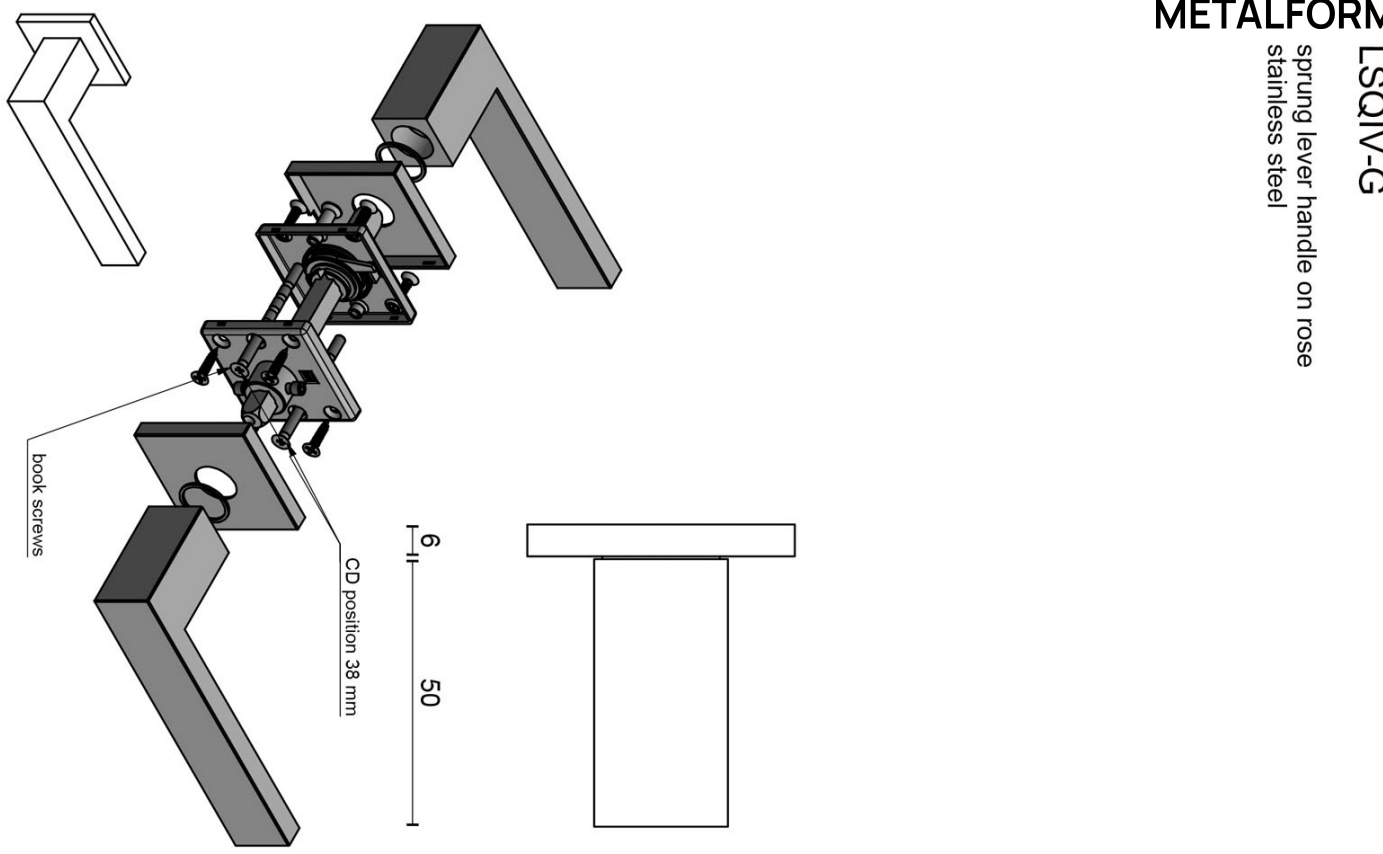

LSQ4-G

solid sprung door handle on rose

Product information

Code: 2501D024INXX0

Finish: satin stainless steel

UNIT: Pair

Collection: SQUARE

Designer: Formani

EAN code: 8718009141090

SQUARE by Formani

The SQUARE series is a total concept collection consisting of door, window, and furniture fittings.

Finishes

- satin stainless steel
- PVD satin stainless steel
- polished stainless steel
- satin black
- PVD satin black

METALFORM

LSQIV-G
 sprung lever handle on rose
 stainless steel

		Part number:	
		LSQIV-G	
Doc no.: 2501D024 LSQIV-G V03.dwg		Description:	
Drawn by: Christian Brimbois		Creation date: 2-8-2018	
FORMANI HOLLAND B.V. - EUROPALAAN 12 6199 AB MAASTRICHT-AIRPORT NL		T. +31 (0)43 308 90 00 INFO@FORMANI.COM FORMANI.COM	
Format:		A3	

SQUARE

by Formani

The **SQUARE** series' minimalistic design is a eulogy to the perfection of square and rectangular shapes. While the series is simplistic, its finer details are what make it truly unique. All the products have a bold and well-defined look, but their chamfered edges make them wonderfully tactile. The late Jan des Bouvrie, founding father of Dutch design, contributed to the series and imparted the final touches by adding smooth lines to the **SQUARE** design, accentuating the major elements. Each product of the series is made of solid materials and is manually tested for 100% straightness using a variety of tools and templates. Square has to be square, after all. This well-established series is the most comprehensive total concept range - including door, window and furniture fittings - featuring the largest number of products. One can recognize a Jan des Bouvrie by the smooth lines that emphasize the major elements of the lever handle and complete the design.