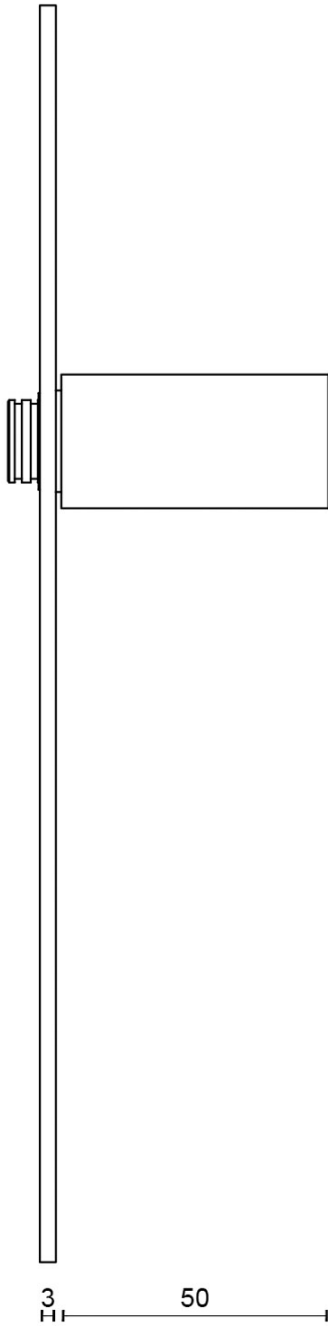

## LSQ4P236SFC

solid unsprung door handle on blind plate

### Product information

Code: 2501D004INXX0F

Finish: satin stainless steel

UNIT: Pair

Collection: SQUARE

Designer: Formani

EAN code: 8718009077726

### SQUARE by Formani

The SQUARE series is a total concept collection consisting of door, window, and furniture fittings.

# METALFORM

235

3  
50

81,5

40

25

3

54