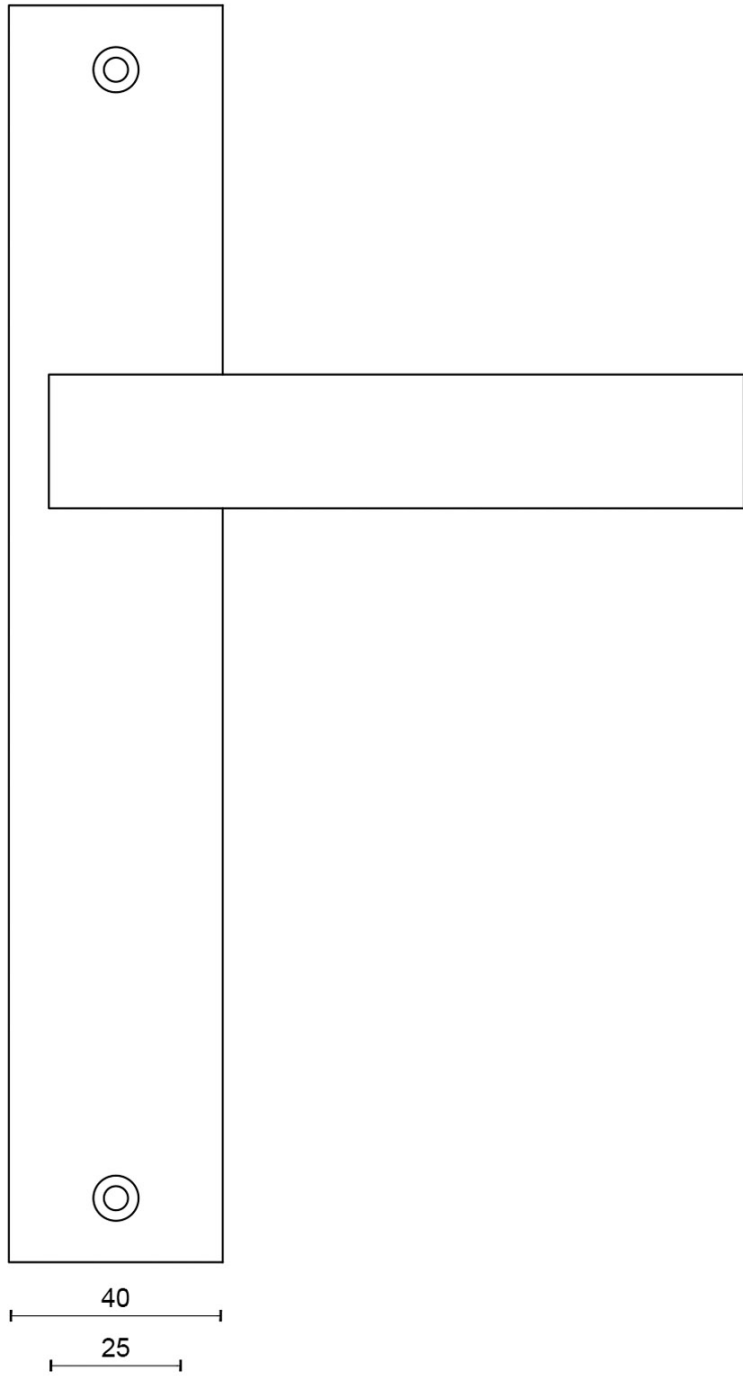

METALFORM

235

3
50

81,5

40

25

3

54

10

130

137,5

FORMANI®

Part number:

2501D004 LSQIVP236SFC V01

Doc no.: 2501D004 LSQIVP236SFC V01.dwg

Description:

LSQIVP236SFC

Format:

A3

Drawn by: Christian

Creation date: 12-11-2011