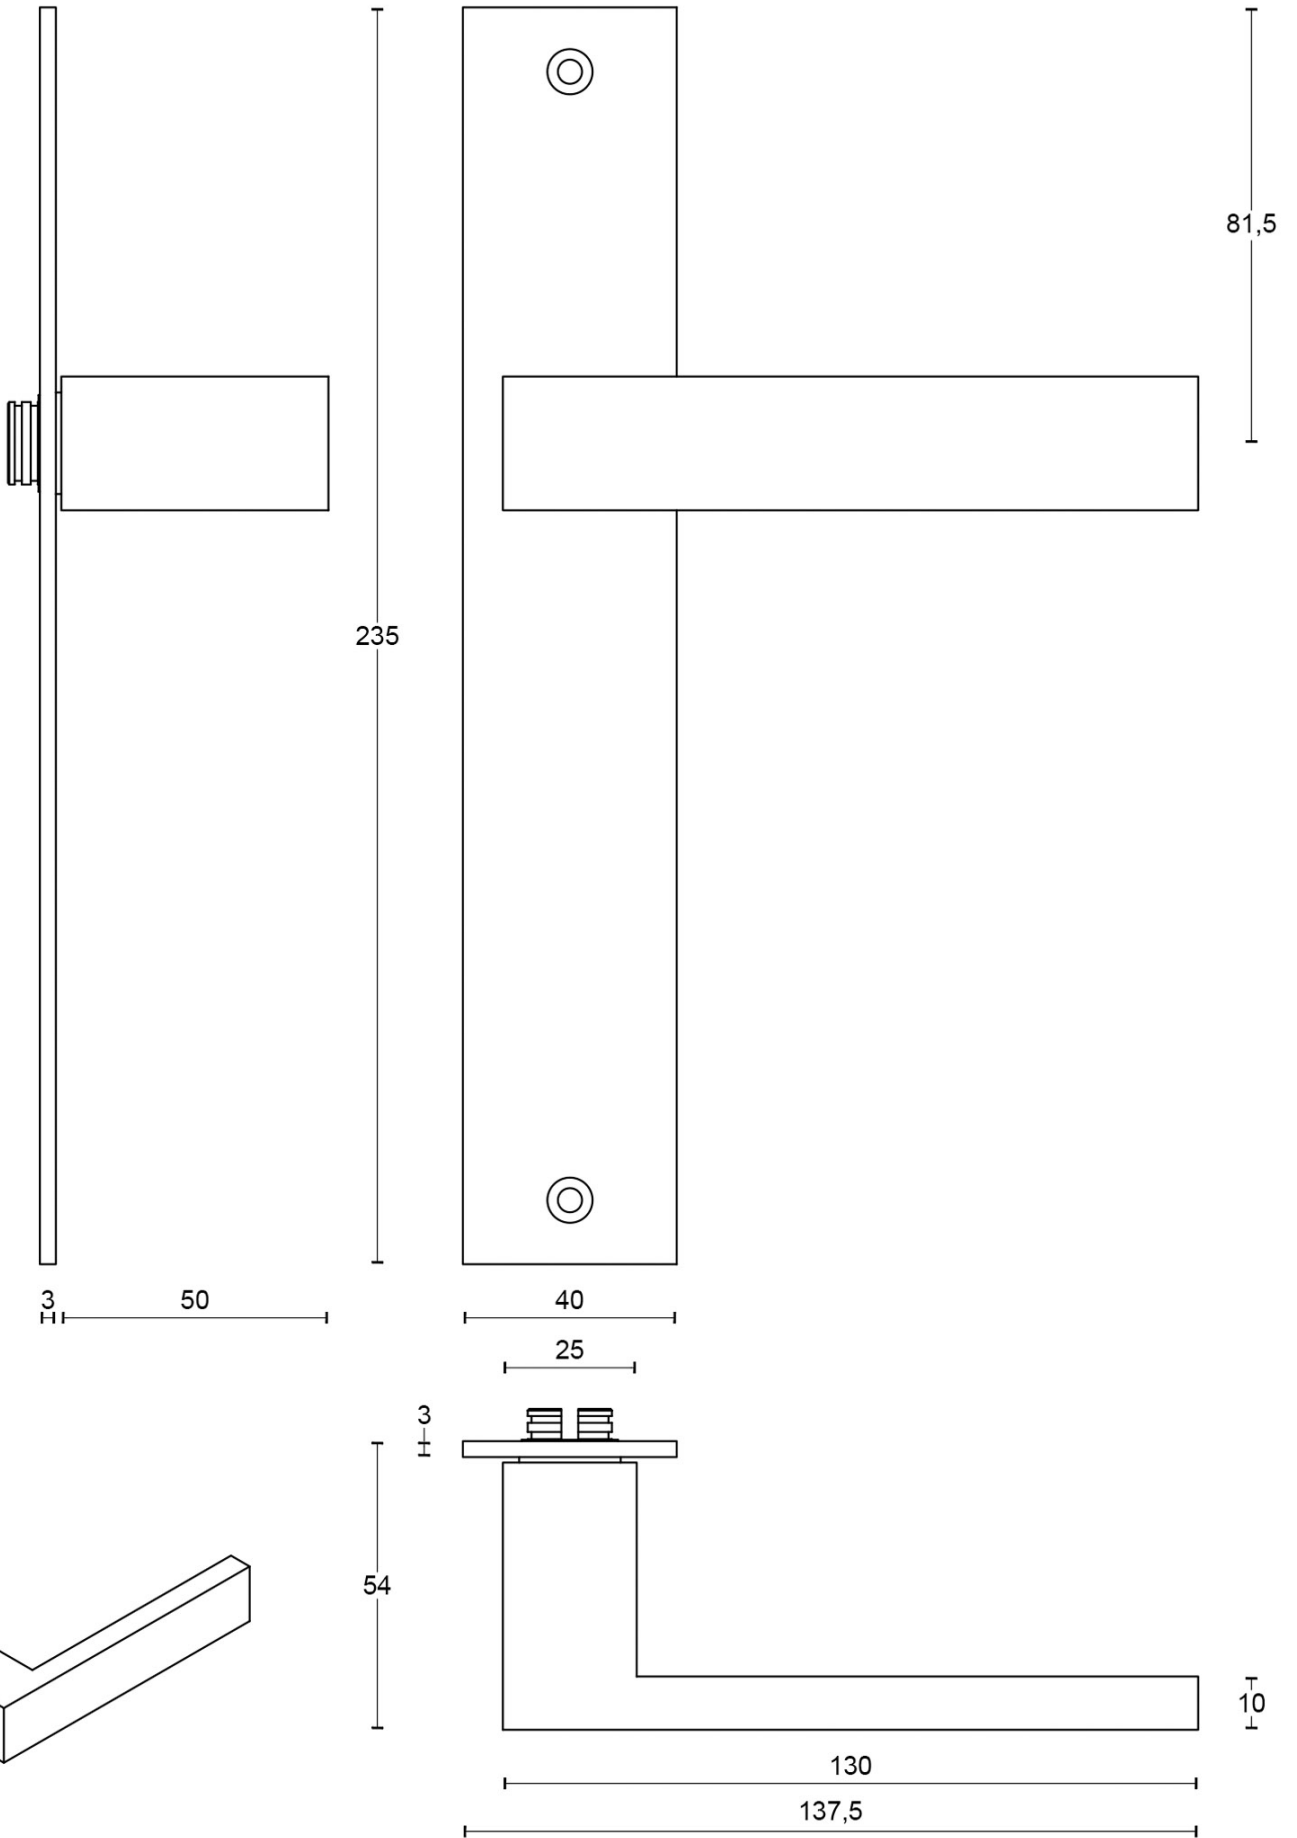

LSQ4P236SFC

solid unsprung door handle on blind plate

Product information

Code: 2501D004NMXX0F

Finish: satin black

UNIT: Pair

Collection: SQUARE

Designer: Formani

EAN code: 8718009324622

SQUARE by Formani

The SQUARE series is a total concept collection consisting of door, window, and furniture fittings.

Finishes

- satin stainless steel
- polished stainless steel
- satin black
- PVD satin black

METALFORM

FORMANI®

Part number:
2501D004 LSQIVP236SFC V01

Doc no.: 2501D004 LSQIVP236SFC V01.dwg

Description:

Format:

Drawn by: Christian Creation date: 12-11-2011

LSQIVP236SFC

A3

SQUARE

by Formani

The **SQUARE** series' minimalistic design is a eulogy to the perfection of square and rectangular shapes. While the series is simplistic, its finer details are what make it truly unique. All the products have a bold and well-defined look, but their chamfered edges make them wonderfully tactile. The late Jan des Bouvrie, founding father of Dutch design, contributed to the series and imparted the final touches by adding smooth lines to the **SQUARE** design, accentuating the major elements. Each product of the series is made of solid materials and is manually tested for 100% straightness using a variety of tools and templates. Square has to be square, after all. This well-established series is the most comprehensive total concept range - including door, window and furniture fittings - featuring the largest number of products. One can recognize a Jan des Bouvrie by the smooth lines that emphasize the major elements of the lever handle and complete the design.