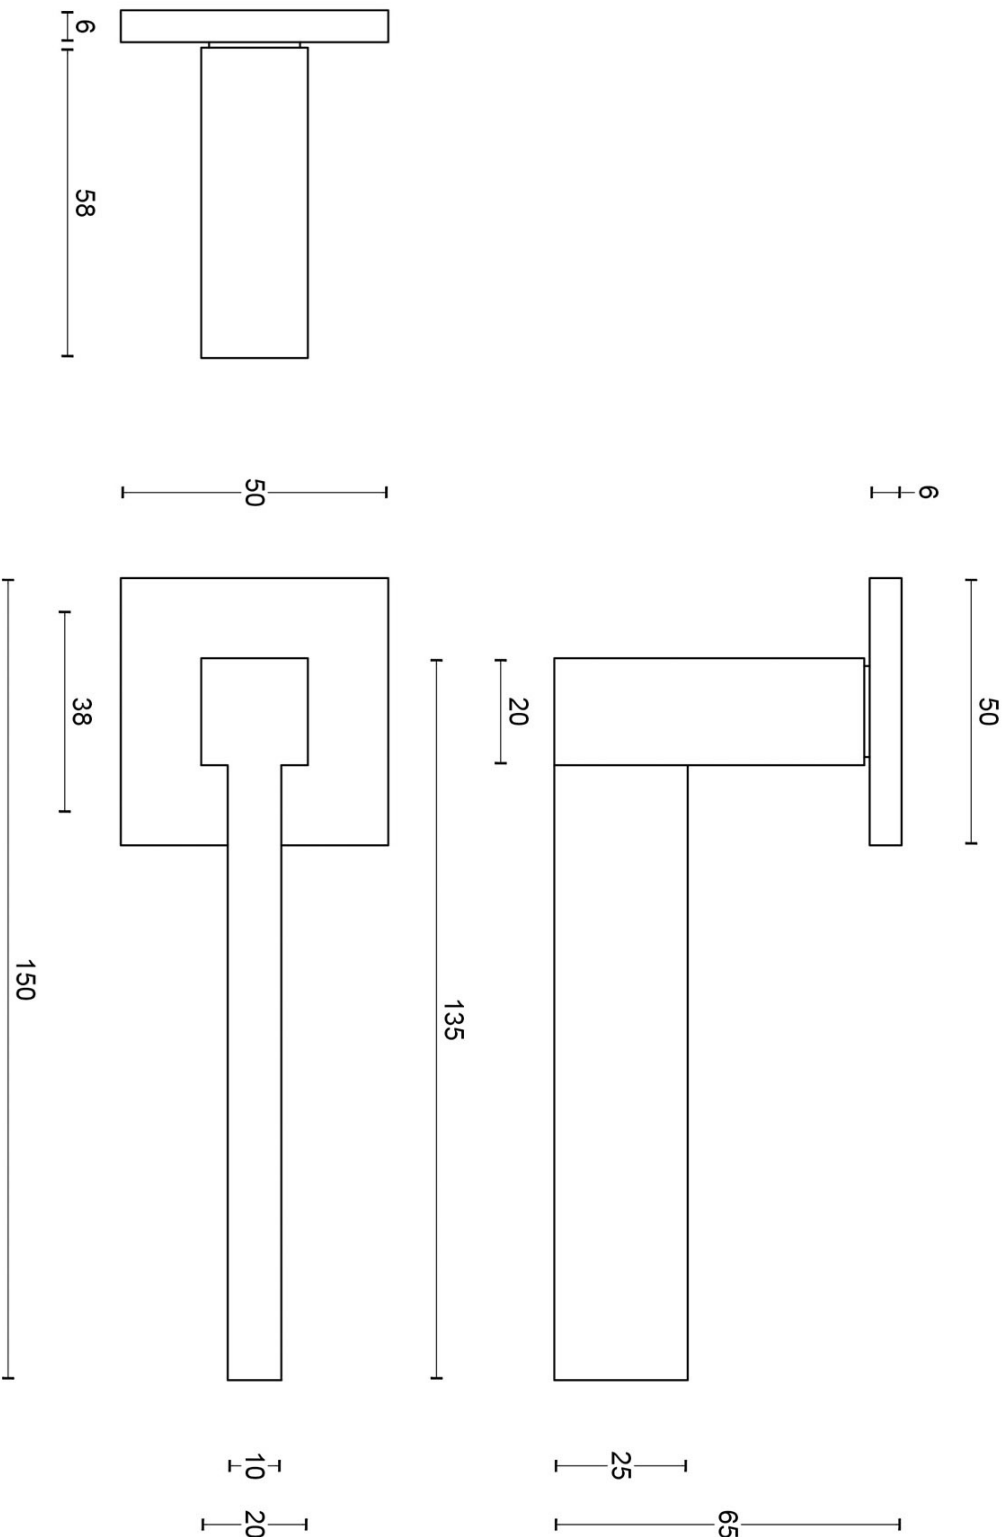

METALFORM

LSQV-G

sprung lever handle on rose
stainless steel

FORMANI®		Part number:	
Doc no.:	2501D025 LSQV-G V03.dwg	Description:	LSQV-G
Drawn by:	Christian Brimbold	Creation date:	2-8-2018
FORMANI HOLLAND B.V. - EUROPALAAN 12 6199 AB MAASTRICHT-AIRPORT NL T +31 (0)43 308 90 00 INFO@FORMANI.COM FORMANI.COM		Format:	A3