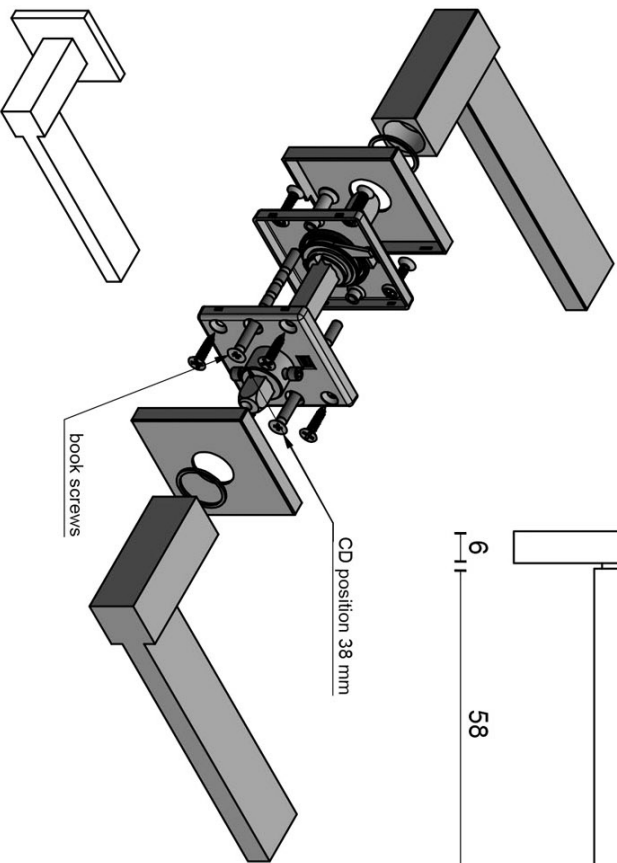

METALFORM

LSQV-G

sprung lever handle on rose
stainless steel

FORMANI®		Part number:	
Doc no.:	2501D025 LSQV-G V03.dwg	Description:	LSQV-G
Drawn by:	Christian Brimbold	Creation date:	2-8-2018
FORMANI HOLLAND B.V. - EUROPALAAN 12 6199 AB MAASTRICHT-AIRPORT NL T +31 (0)43 308 90 00 INFO@FORMANI.COM FORMANI.COM		Format:	A3