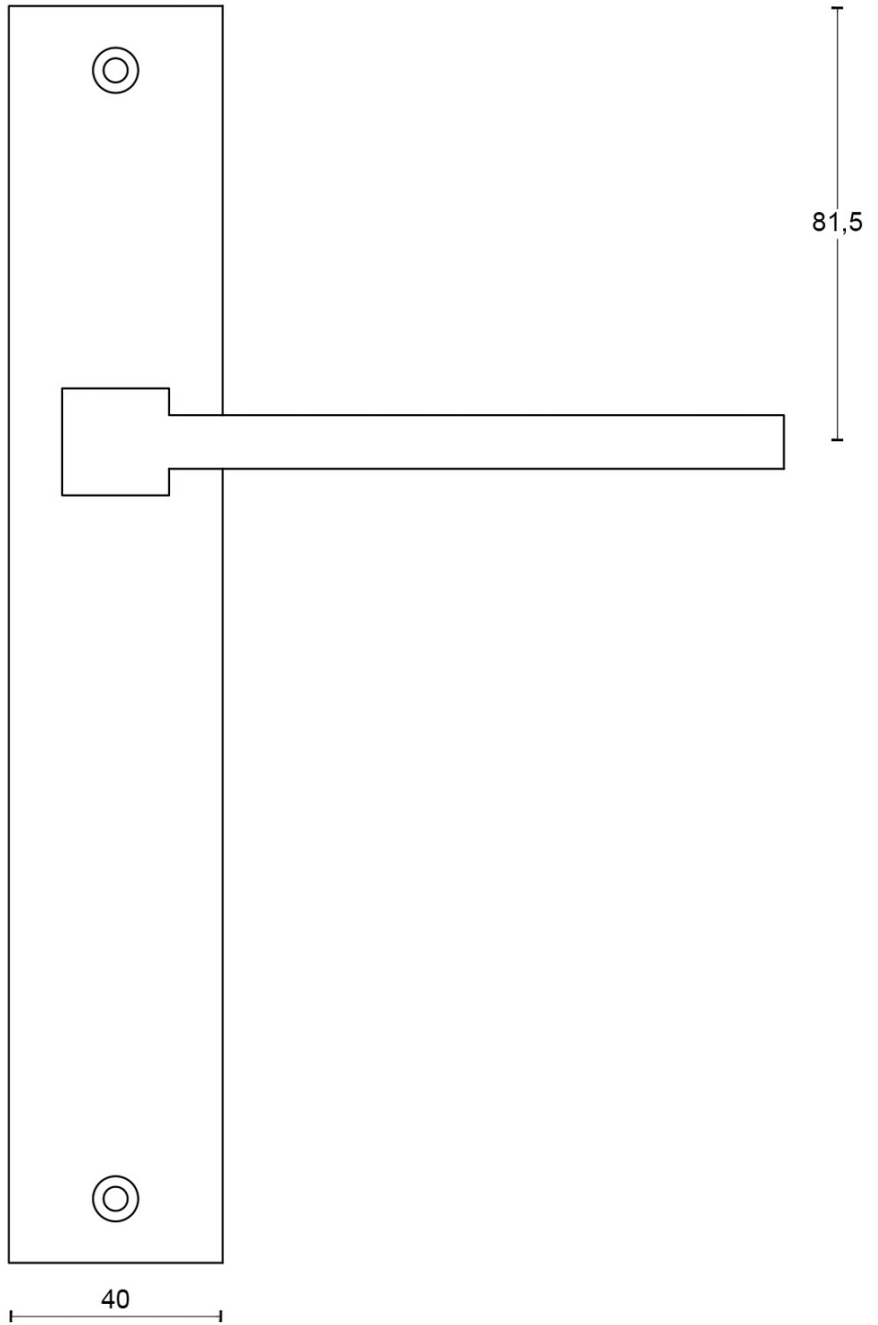

METALFORM

FORMANI®		Part number: 2501D005 LSQVP236SFC V01	
		Description: LSQVP236SFC	
Doc no.:	2501D005 LSQVP236SFC V01.dwg	Format:	A3
Drawn by:	Christian	Creation date:	14-11-2011
Formani Holland B.V. · Amerikalaan 55 · 6199 AE Maastricht Airport · tel: +31 (0)43 308 90 00 · www.formani.nl · info@formani.nl