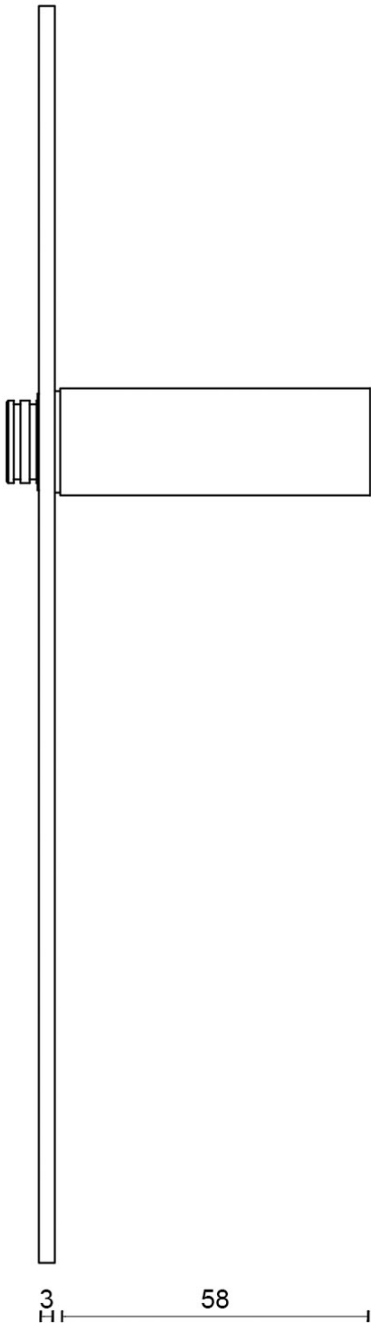

METALFORM

FORMANI®		Part number: 2501D005 LSQVP236SFC V01	
		Description: LSQVP236SFC	
Doc no.:	2501D005 LSQVP236SFC V01.dwg	Format:	A3
Drawn by:	Christian	Creation date:	14-11-2011
Formani Holland B.V. · Amerikalaan 55 · 6199 AE Maastricht Airport · tel: +31 (0)43 308 90 00 · www.formani.nl · info@formani.nl