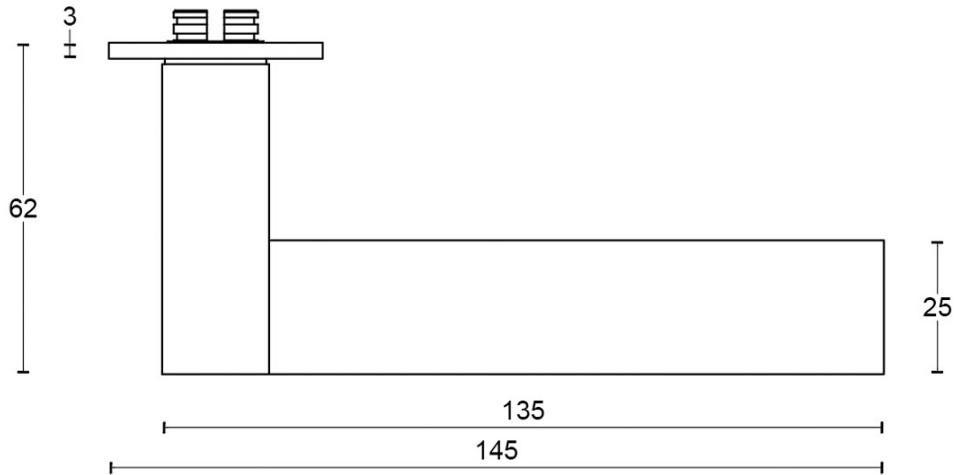

METALFORM

FORMANI®		Part number: 2501D005 LSQVP236SFC V01	
		Description: LSQVP236SFC	
Doc no.:	2501D005 LSQVP236SFC V01.dwg	Format:	A3
Drawn by:	Christian	Creation date:	14-11-2011
Formani Holland B.V. · Amerikalaan 55 · 6199 AE Maastricht Airport · tel: +31 (0)43 308 90 00 · www.formani.nl · info@formani.nl