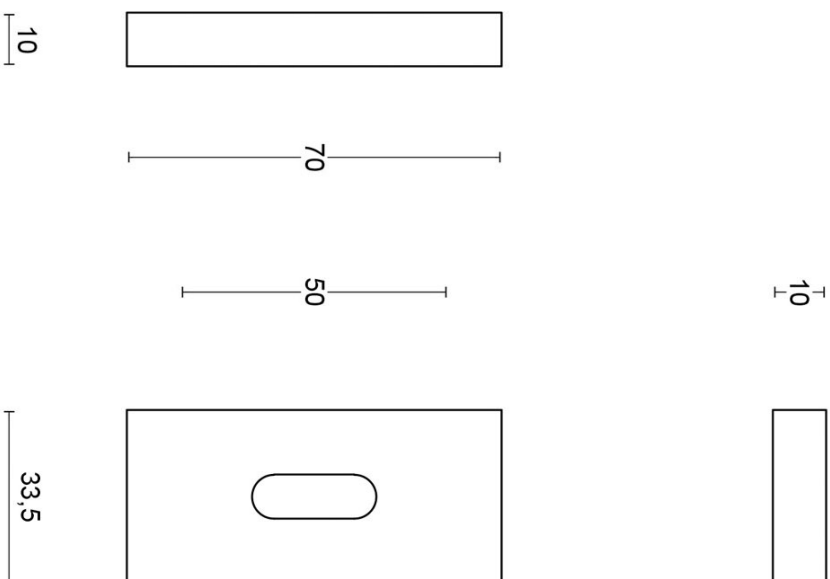

LSQBN32

narrow key escutcheon
stainless steel

METALFORM

FORMANI®		Part number:	
Doc no.: 1501N085 LSQBN32 V01.dwg		Description:	
Drawn by: Wouter Kuipers		LSQBN32	
Creation date: 27-11-2018		Format:	
FORMANI HOLLAND B.V. - EUROPALAAN 12 6199 AB MAASTRICHT-AIRPORT NL T. +31 (0)43 308 90 00 INFO@FORMANI.COM FORMANI.COM		A3