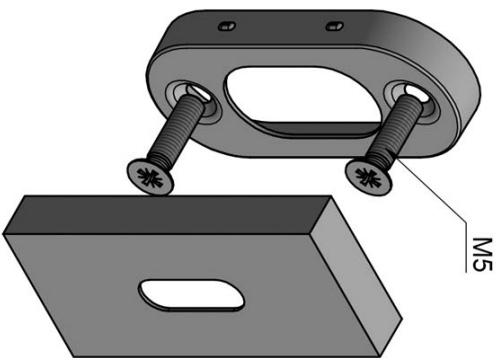

LSQBN32

narrow key escutcheon
stainless steel

METALFORM

FORMANI®		Part number:	
Doc no.: 1501N085 LSQBN32 V01.dwg		Description:	
Drawn by: Wouter Kuipers		LSQBN32	
Creation date: 27-11-2018		Format:	
FORMANI HOLLAND B.V. - EUROPALAAN 12 6199 AB MAASTRICHT-AIRPORT NL T. +31 (0)43 308 90 00 INFO@FORMANI.COM FORMANI.COM		A3